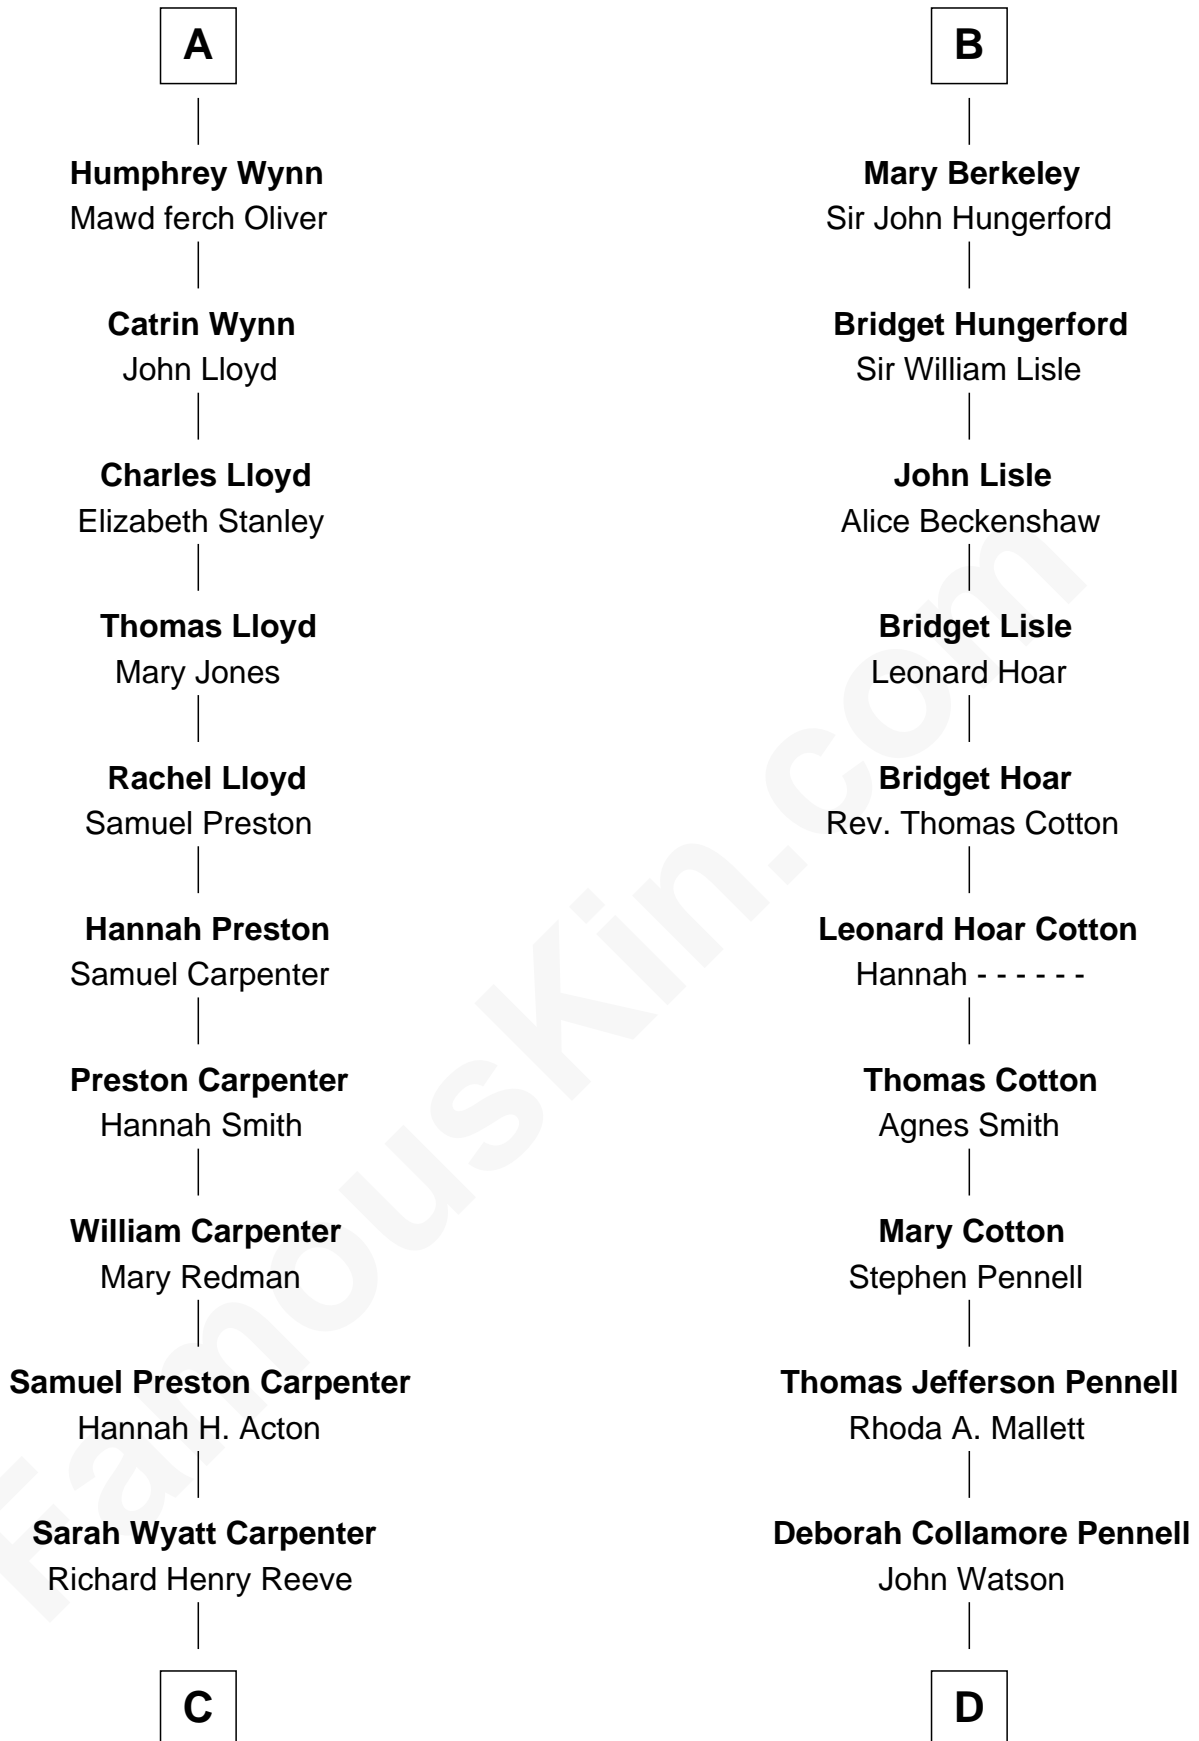

FamousKin.com Relationship Chart of

Christopher Reeve

Movie Actor

20th cousin of

Warren Buffett

Chairman & CEO, Berkshire Hathaway

Sir William de Bohun
Elizabeth de Badlesmere

C