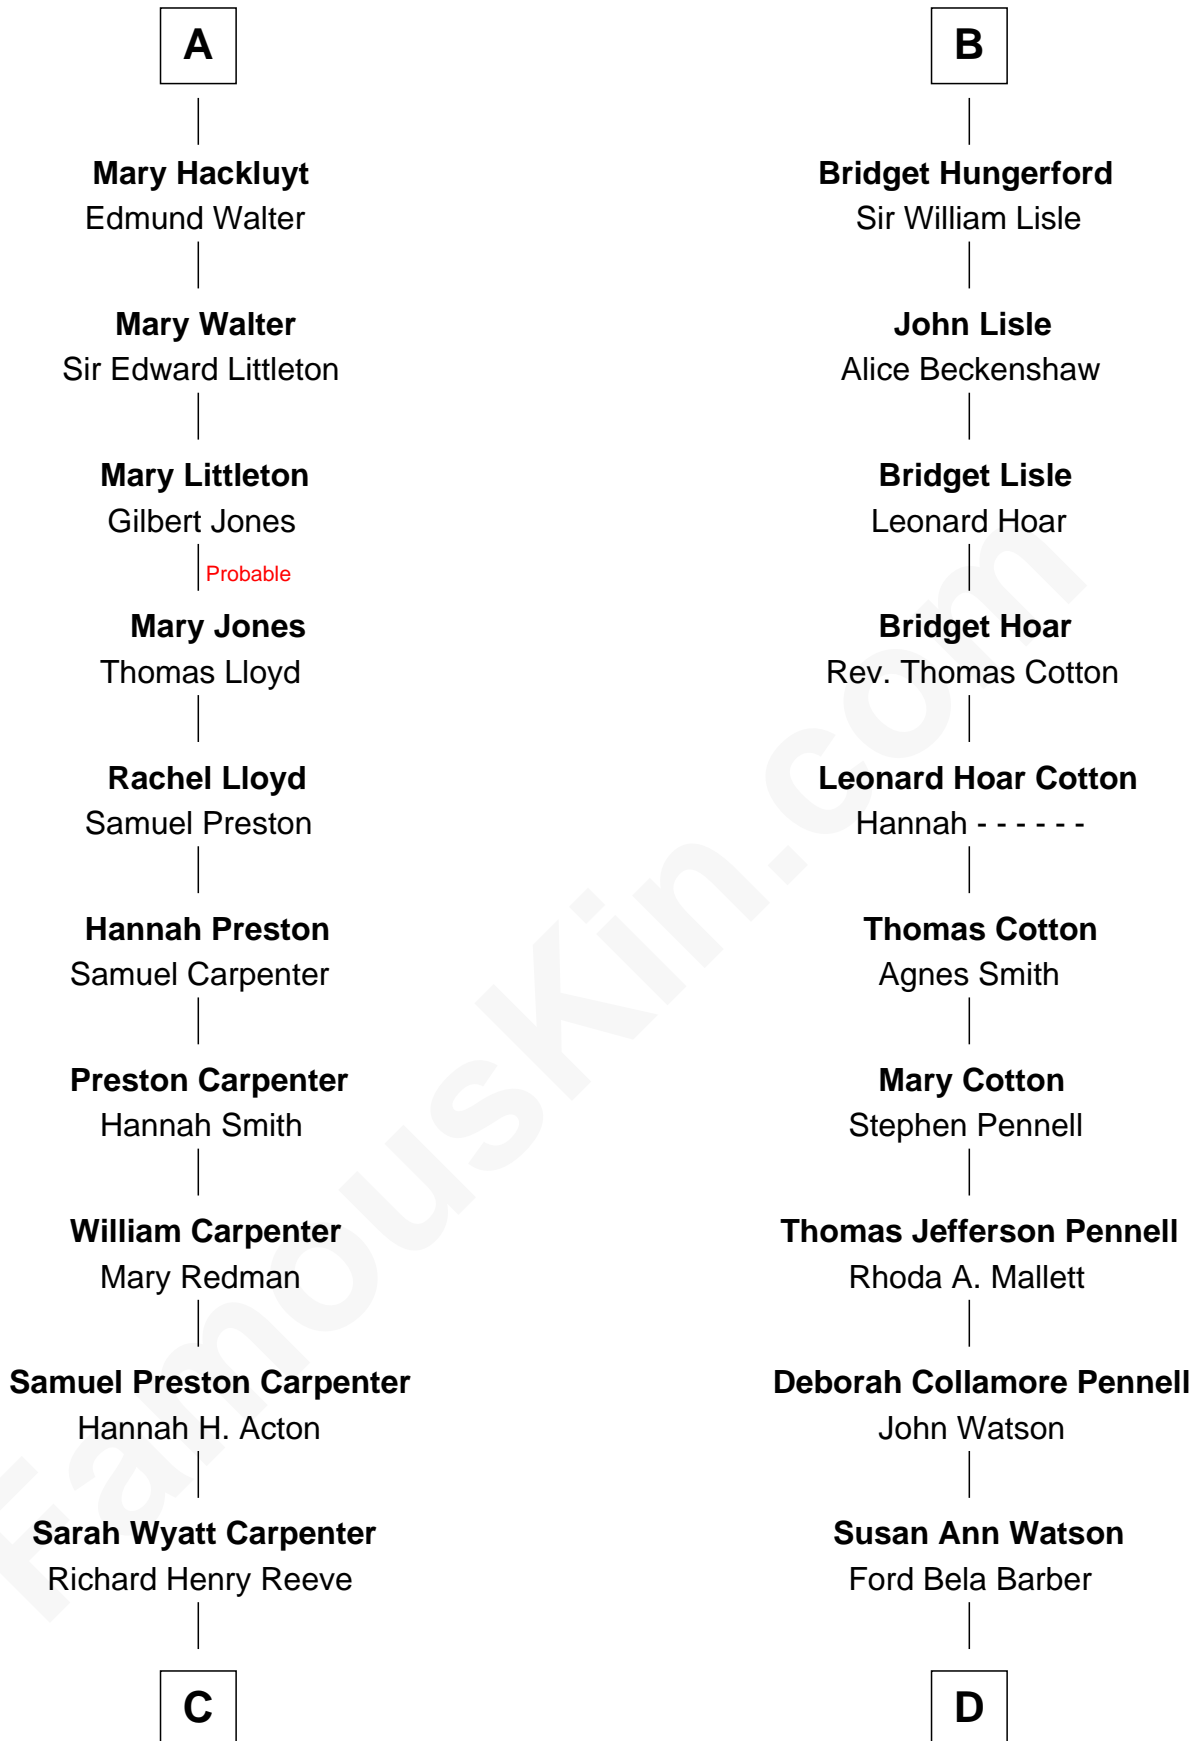

**FamousKin.com**  
**Relationship Chart of**  
**Christopher Reeve**  
*Movie Actor*

19th cousin 1 time removed of  
**Warren Buffett**  
*Chairman & CEO, Berkshire Hathaway*

**C**

**Augustus Henry Reeve**  
Margaretta Willis Baldwin