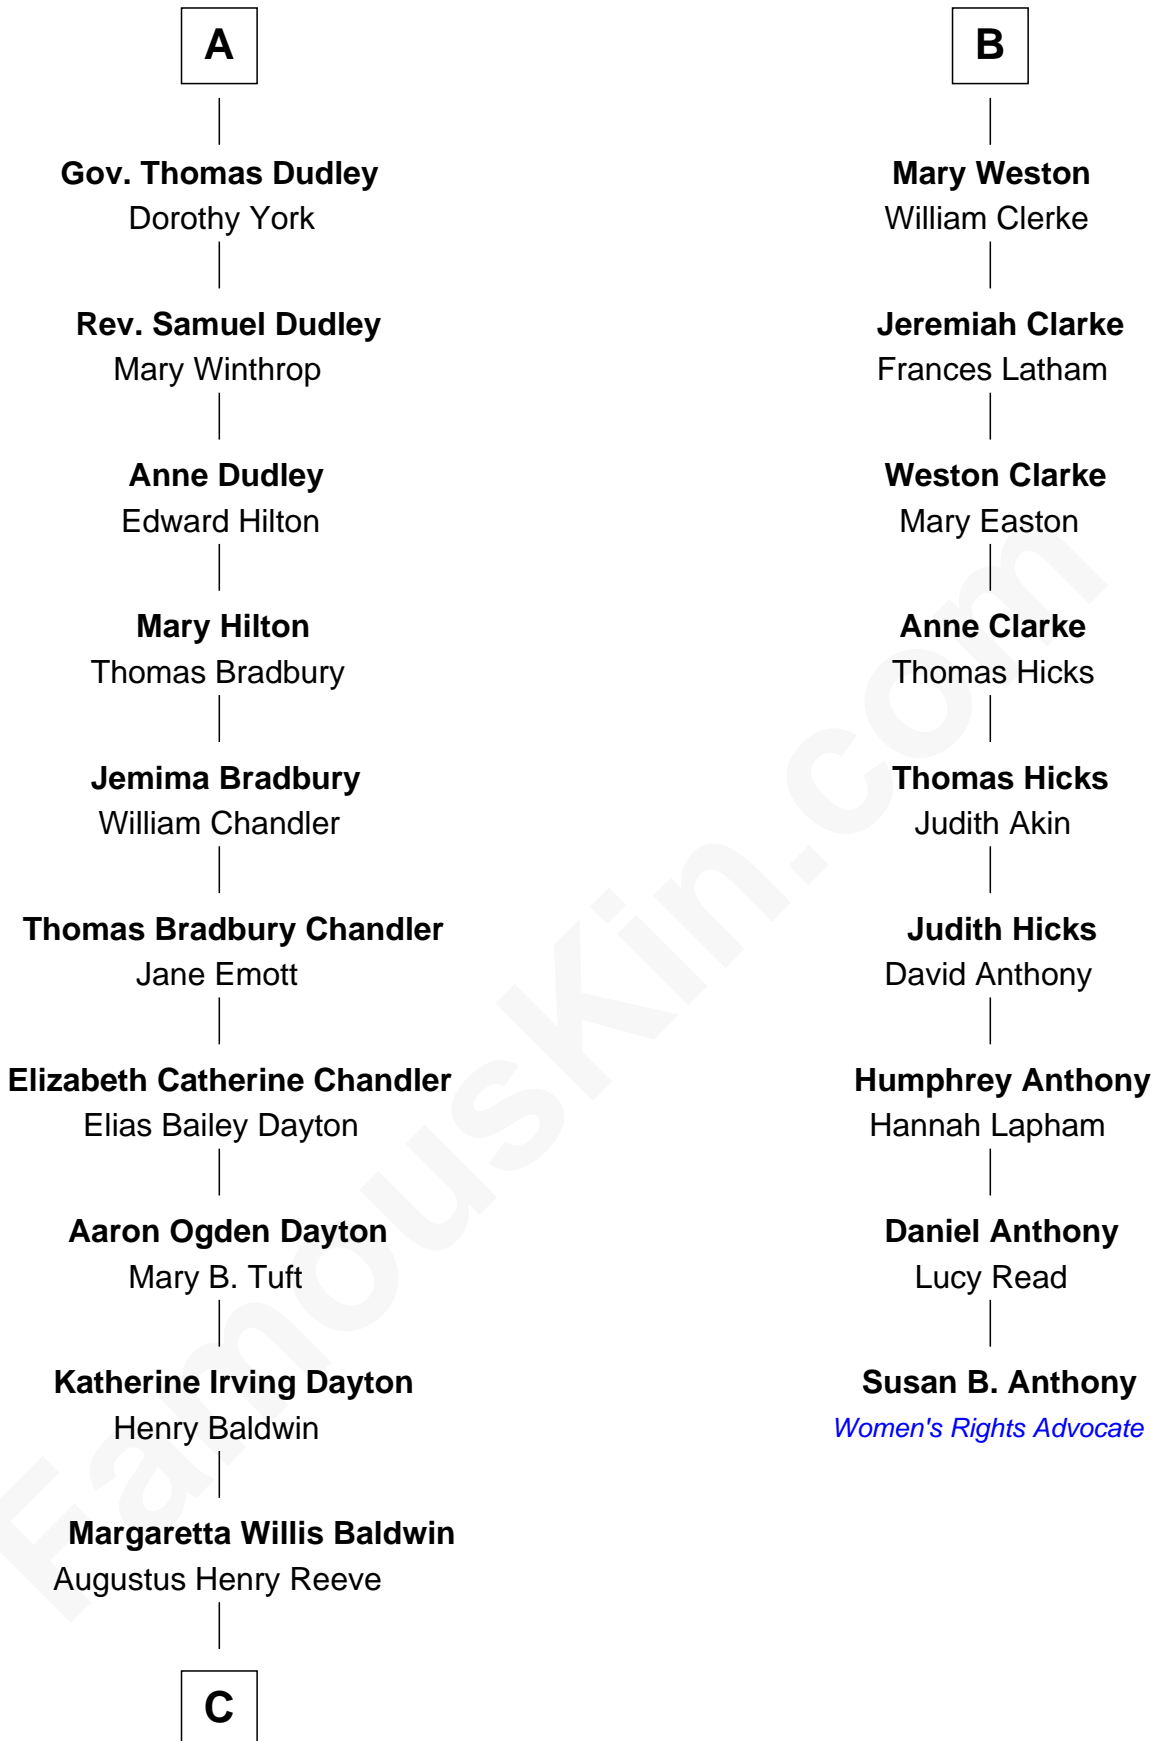

FamousKin.com
Relationship Chart of
Christopher Reeve
Movie Actor

15th cousin 4 times removed of

Susan B. Anthony
Women's Rights Advocate

C

Richard Henry Reeve

Anne Conrad D'Olier

Franklin D'Olier Reeve

Barbara Pitney Lamb