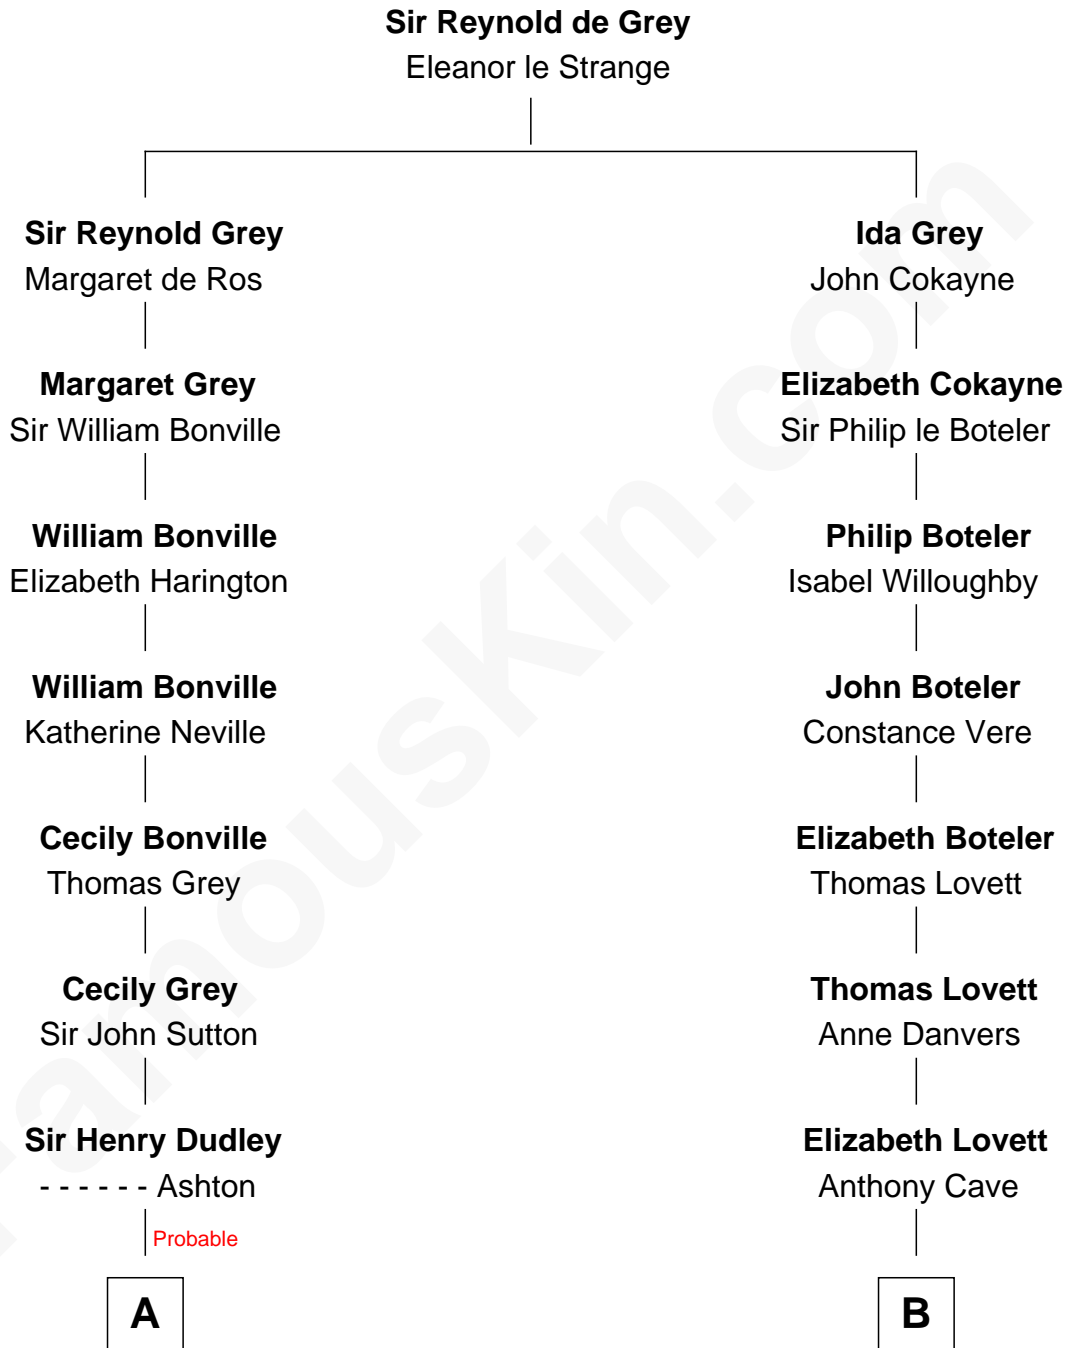

FamousKin.com

Relationship Chart of

Christopher Reeve

Movie Actor

16th cousin 4 times removed of

Susan B. Anthony
Women's Rights Advocate

C

—
Margaretta Willis Baldwin

Augustus Henry Reeve

—
Richard Henry Reeve

Anne Conrad D'Olier

—
Franklin D'Olier Reeve

Barbara Pitney Lamb

—
Christopher Reeve

Movie Actor

FamousKin.com