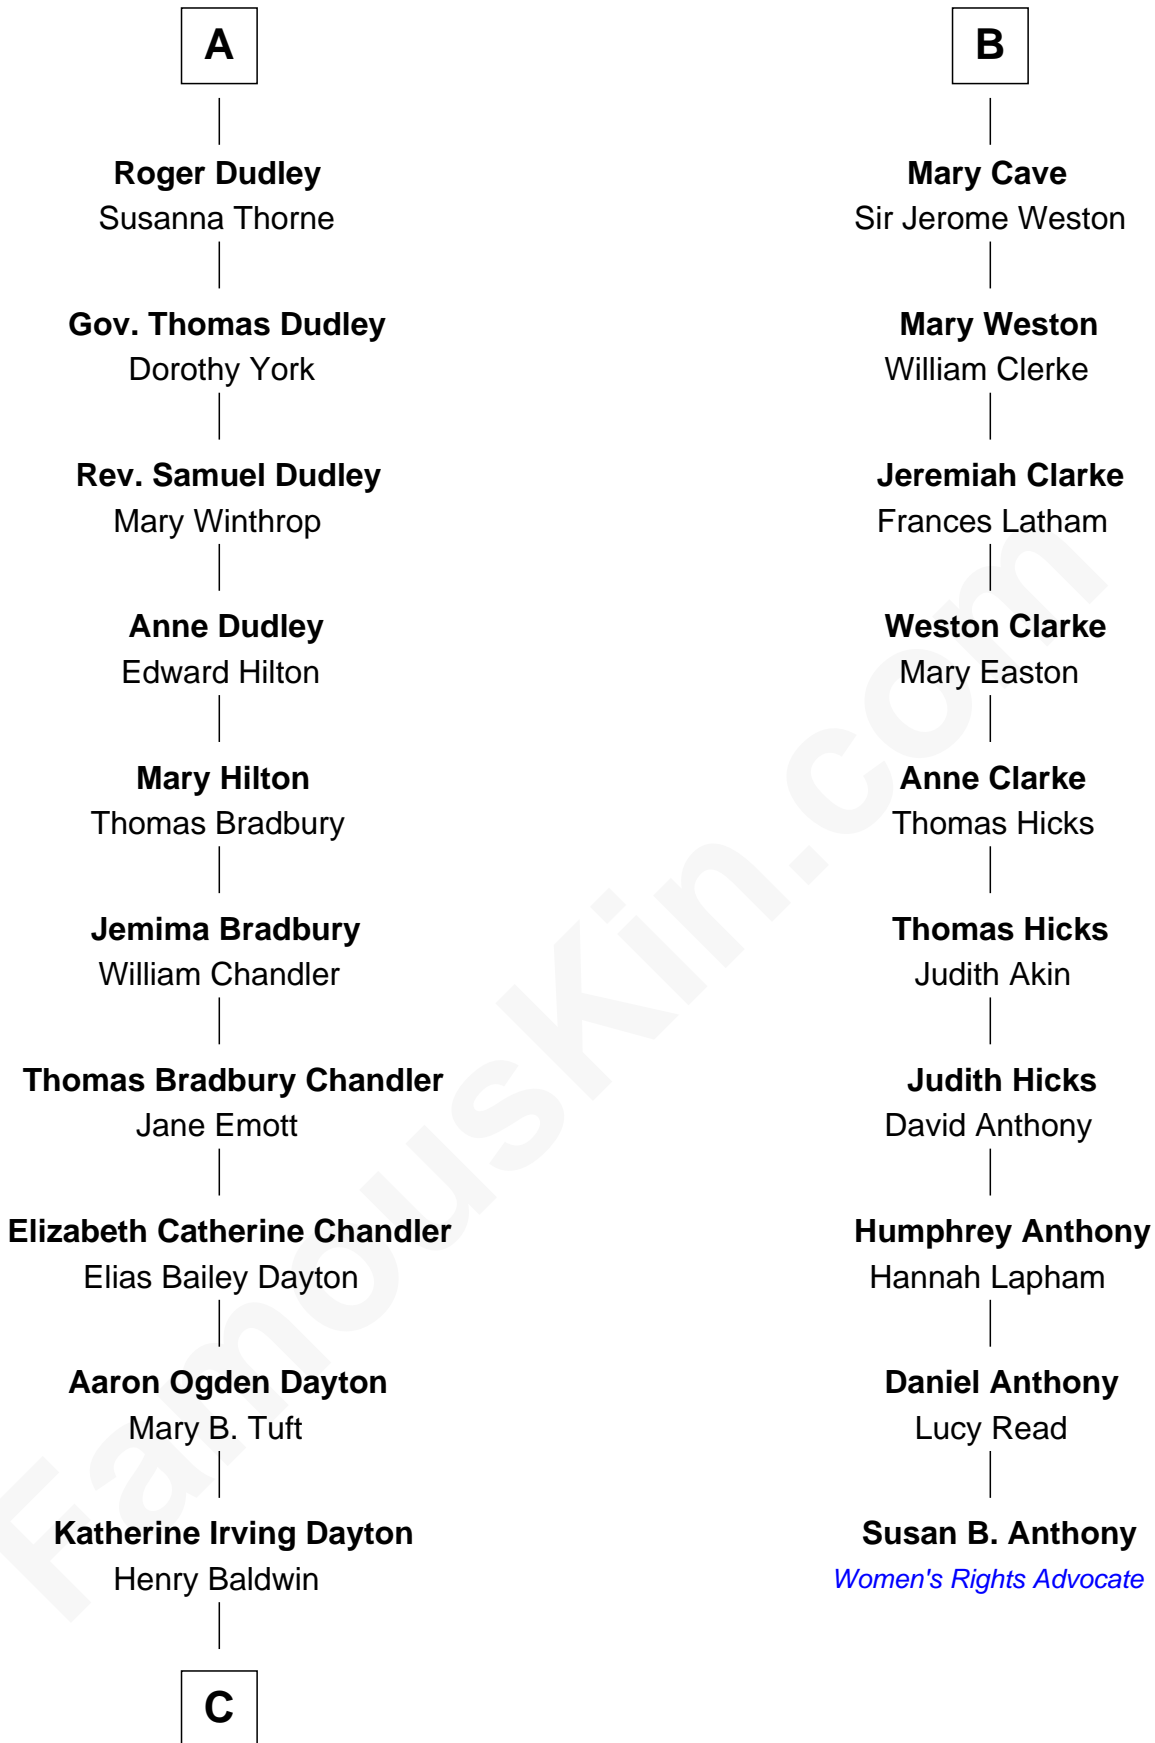

FamousKin.com

Relationship Chart of

Christopher Reeve

Movie Actor

16th cousin 4 times removed of

Susan B. Anthony
Women's Rights Advocate

C

—
Margaretta Willis Baldwin

Augustus Henry Reeve

—
Richard Henry Reeve

Anne Conrad D'Olier

—
Franklin D'Olier Reeve

Barbara Pitney Lamb

—
Christopher Reeve

Movie Actor

FamousKin.com