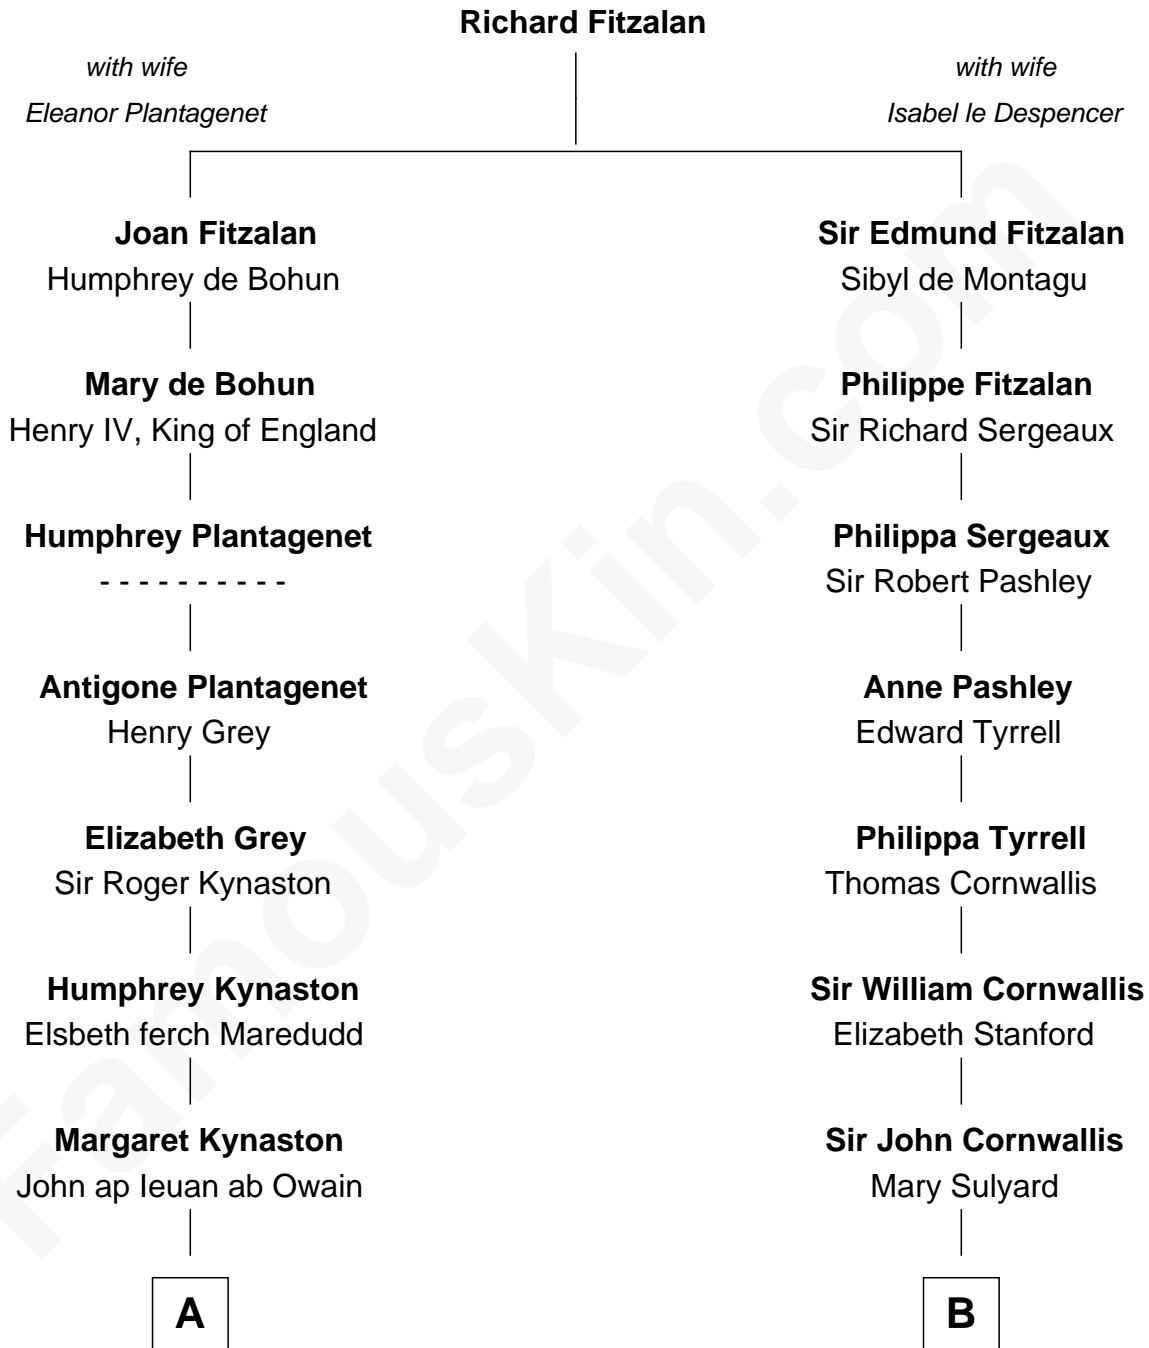

FamousKin.com
Relationship Chart of
Christopher Reeve
Movie Actor

17th cousin 3 times removed of

Susan B. Anthony
Women's Rights Advocate

C

—
Augustus Henry Reeve
Margaretta Willis Baldwin

—
Richard Henry Reeve
Anne Conrad D'Olier

—
Franklin D'Olier Reeve
Barbara Pitney Lamb

—
Christopher Reeve
Movie Actor

FamousKin.com