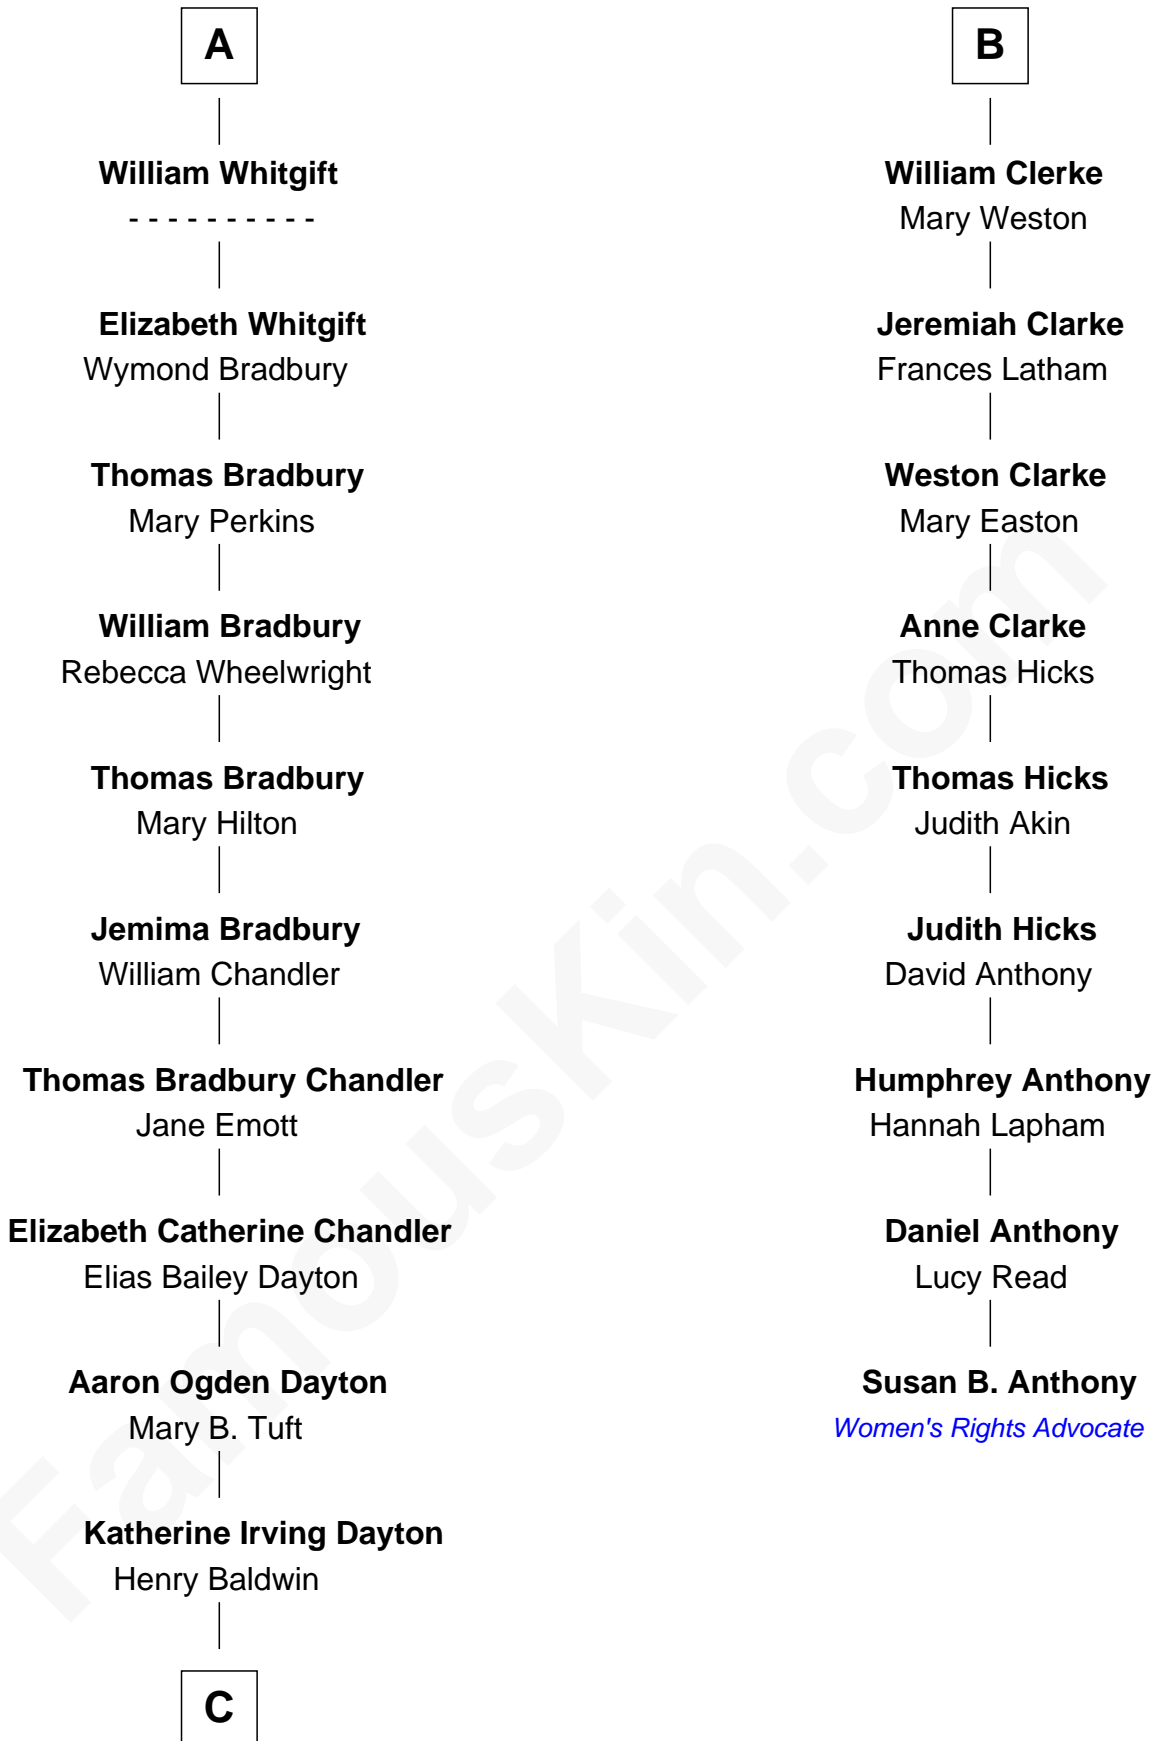

FamousKin.com
Relationship Chart of
Christopher Reeve
Movie Actor

15th cousin 5 times removed of

Susan B. Anthony
Women's Rights Advocate

John de Welles
Maud de Roos

John de Welles
Eleanor de Mowbray

Eudo de Welles
Maud de Greystoke

Sir Lionel de Welles
Joan de Waterton

Margaret de Welles
Sir Thomas Dymoke

Jane Dymoke
John Fulnetby

Katherine Fulnetby
William Dynwell

Anne Dynwell
Henry Whitgift

A

Margery de Welles
Stephen le Scrope

Maude le Scrope
Sir Baldwin Freville

Elizabeth Freville
Sir Thomas Ferrers

Sir Henry Ferrers
Margaret Heckstall

Elizabeth Ferrers
James Clerke

George Clerke
Elizabeth Wilsford

James Clerke
Mary Saxby

B

C

—
Margaretta Willis Baldwin