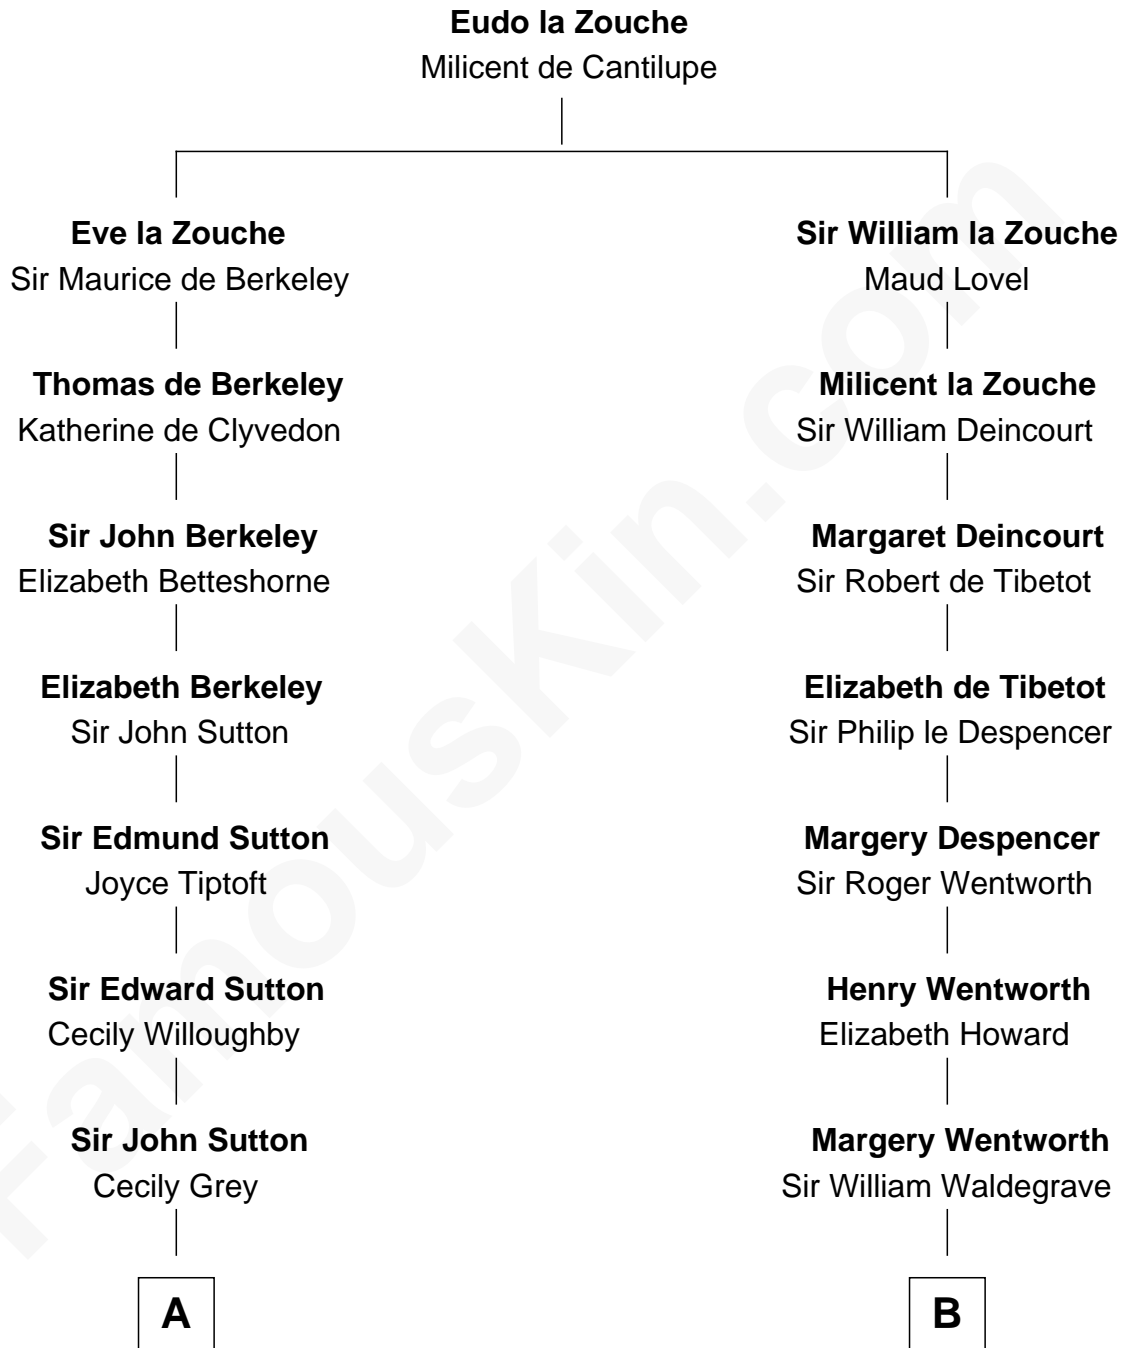

FamousKin.com
Relationship Chart of
Christopher Reeve
Movie Actor

20th cousin 1 time removed of
Walt Disney
Co-Founder of The Walt Disney Company

C

Katherine Irving Dayton

Henry Baldwin

Margaretta Willis Baldwin