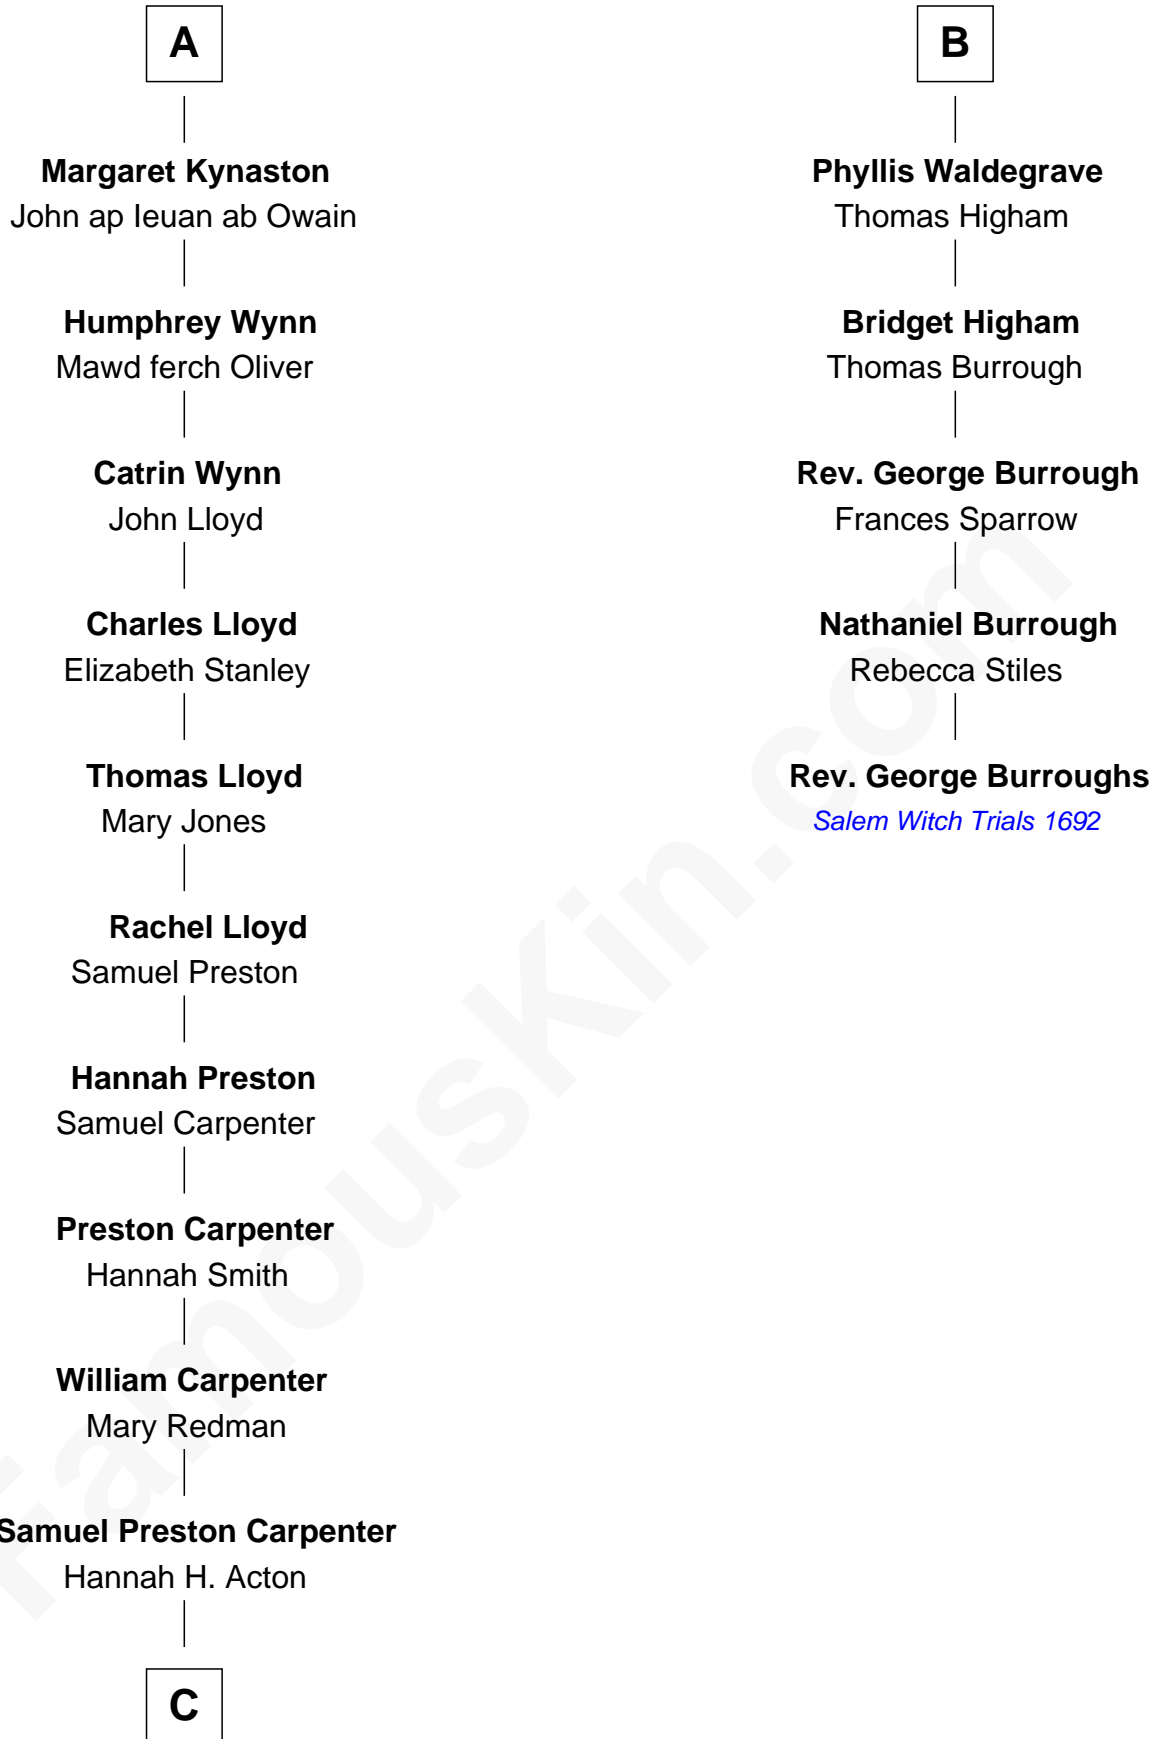

**FamousKin.com**  
**Relationship Chart of**  
**Christopher Reeve**  
*Movie Actor*

11th cousin 10 times removed of

**Rev. George Burroughs**  
*Executed for Witchcraft, Salem 1692*

**C**

—  
**Sarah Wyatt Carpenter**

Richard Henry Reeve

—  
**Augustus Henry Reeve**

Margaretta Willis Baldwin

—  
**Richard Henry Reeve**

Anne Conrad D'Olier

—  
**Franklin D'Olier Reeve**

Barbara Pitney Lamb

—  
**Christopher Reeve**