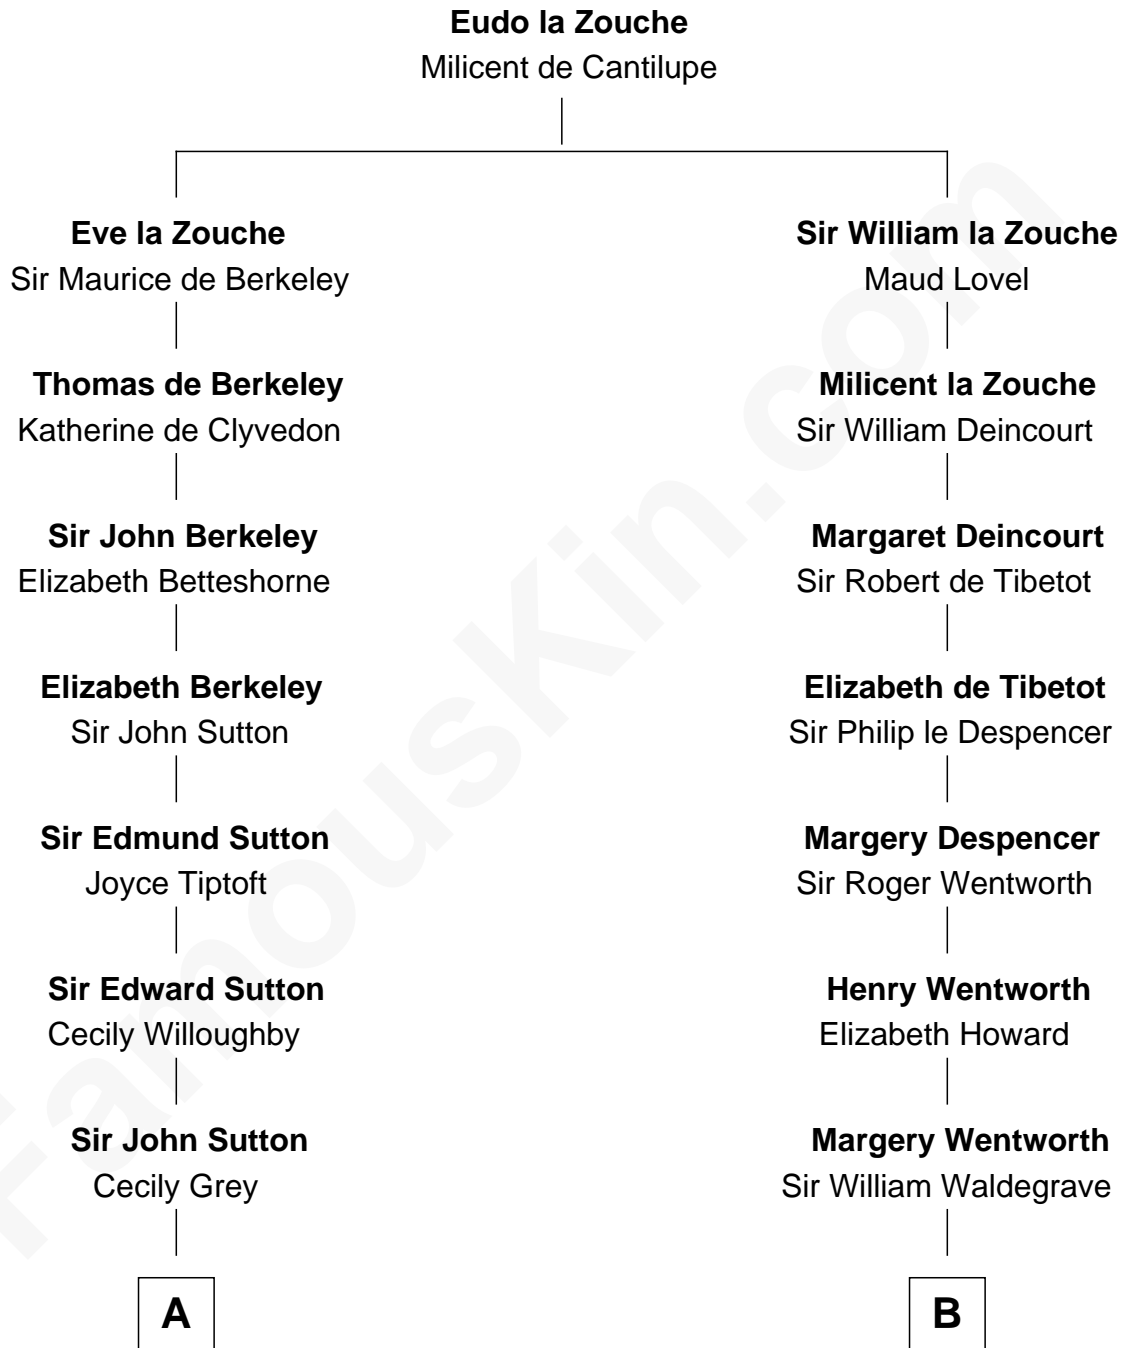

FamousKin.com
Relationship Chart of
Christopher Reeve
Movie Actor

12th cousin 9 times removed of
Rev. George Burroughs
Executed for Witchcraft, Salem 1692

C

—
Katherine Irving Dayton

Henry Baldwin

—
Margaretta Willis Baldwin

Augustus Henry Reeve

—
Richard Henry Reeve

Anne Conrad D'Olier

—
Franklin D'Olier Reeve

Barbara Pitney Lamb

—
Christopher Reeve

Movie Actor

FamousKin.com