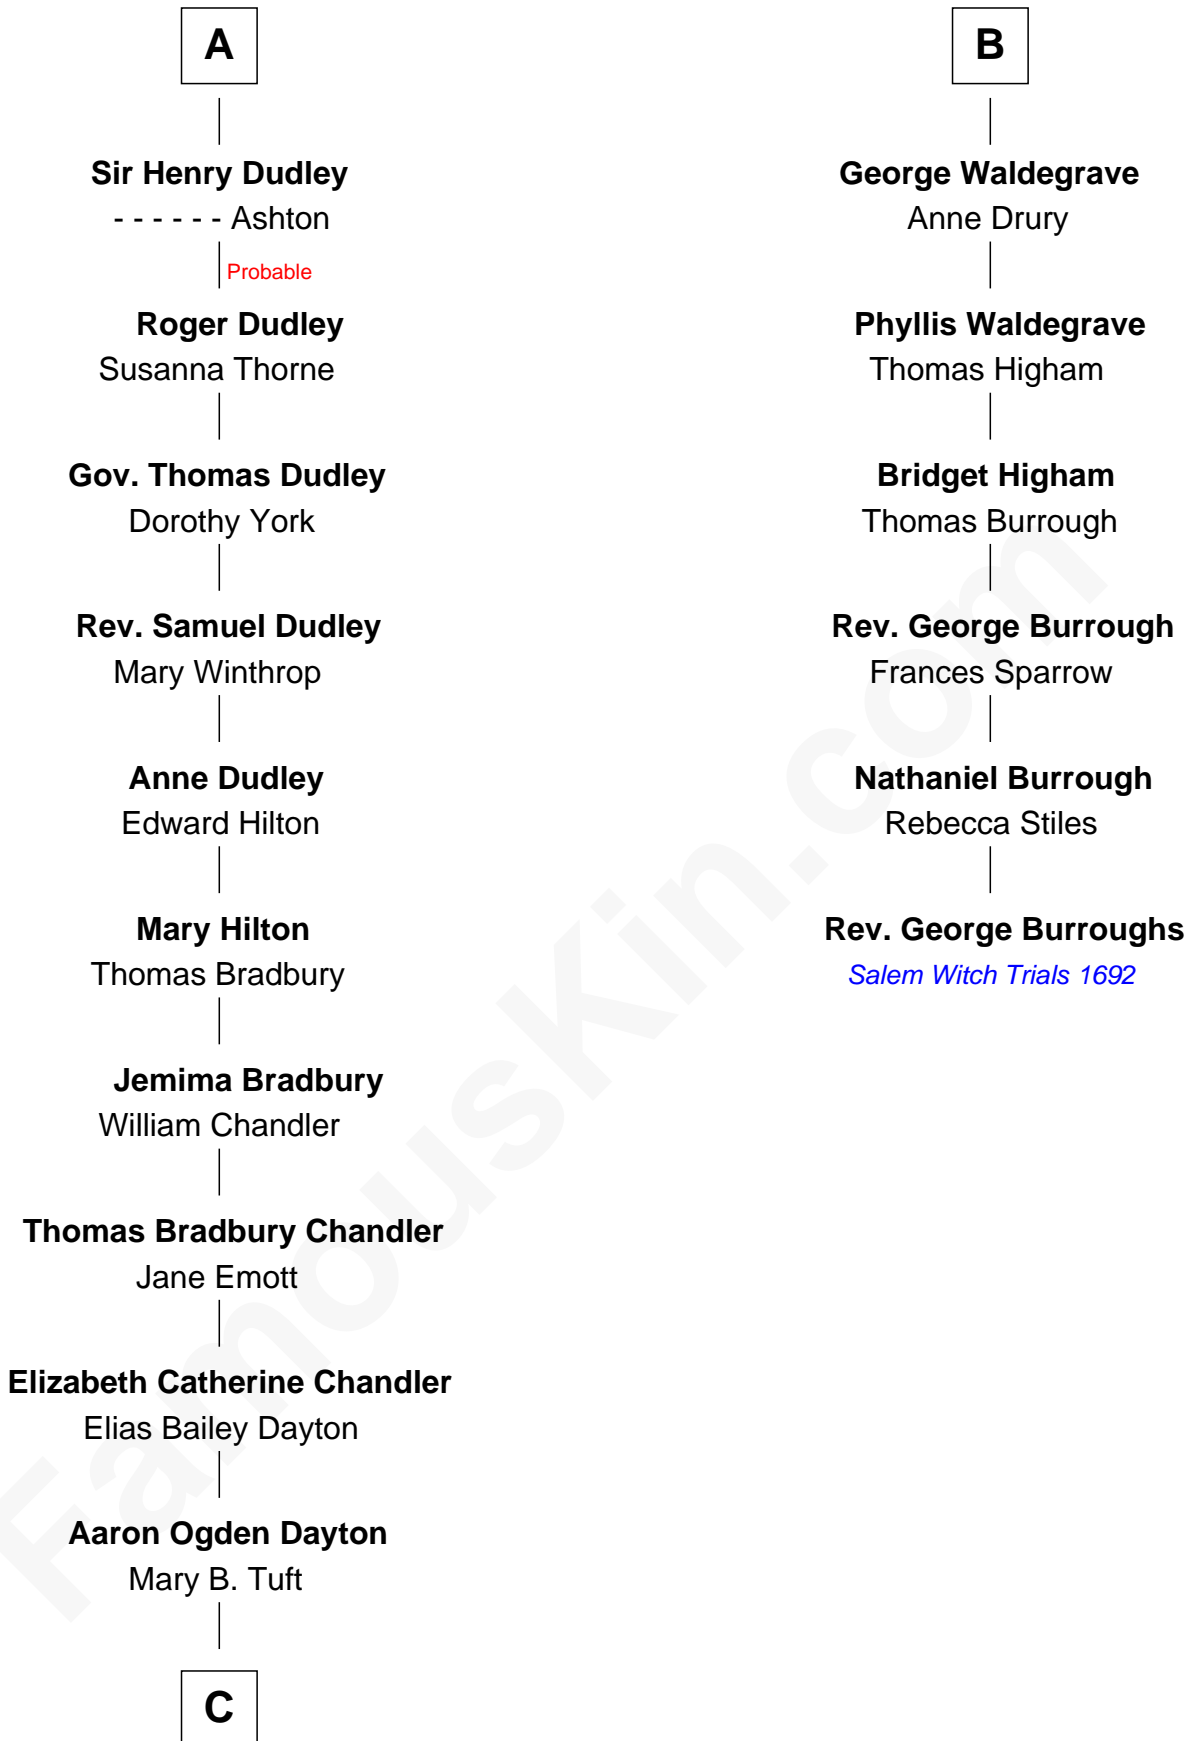

FamousKin.com
Relationship Chart of
Christopher Reeve
Movie Actor

12th cousin 9 times removed of
Rev. George Burroughs
Executed for Witchcraft, Salem 1692

C

—
Katherine Irving Dayton

Henry Baldwin

—
Margaretta Willis Baldwin

Augustus Henry Reeve

—
Richard Henry Reeve

Anne Conrad D'Olier

—
Franklin D'Olier Reeve

Barbara Pitney Lamb

—
Christopher Reeve

Movie Actor

FamousKin.com