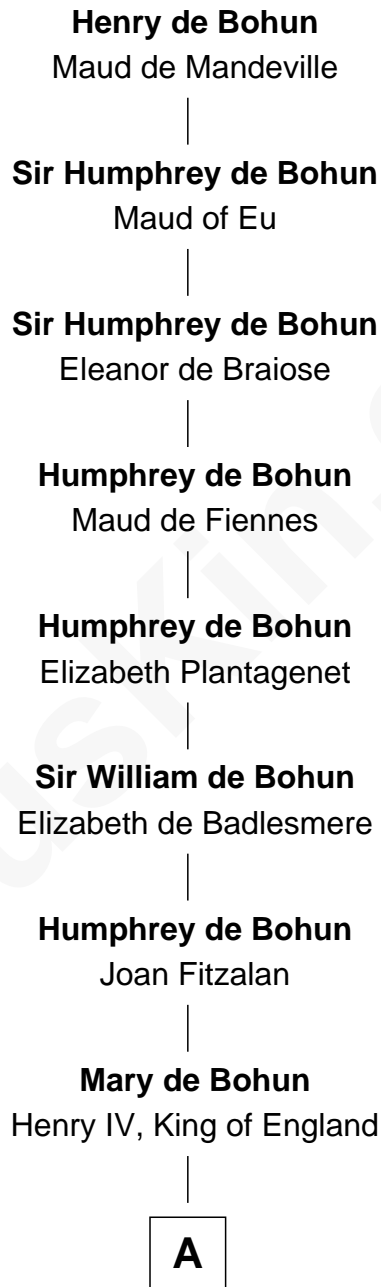

# FamousKin.com Relationship Chart of

**Christopher Reeve**

*Movie Actor*

24th Great-grandson of

**Henry de Bohun**

*Magna Carta Surety*

**A**

**Humphrey Plantagenet**

-----  
**Antigone Plantagenet**

Henry Grey

**Elizabeth Grey**

Sir Roger Kynaston

**Humphrey Kynaston**

Elsbeth ferch Maredudd

**Margaret Kynaston**

John ap Ieuan ab Owain

**Humphrey Wynn**

Mawd ferch Oliver

**Catrin Wynn**

John Lloyd

**Charles Lloyd**

Elizabeth Stanley

**Thomas Lloyd**

Mary Jones

**Rachel Lloyd**

Samuel Preston

**B**

**B**

**Hannah Preston**  
Samuel Carpenter

**Preston Carpenter**  
Hannah Smith

**William Carpenter**  
Mary Redman

**Samuel Preston Carpenter**  
Hannah H. Acton