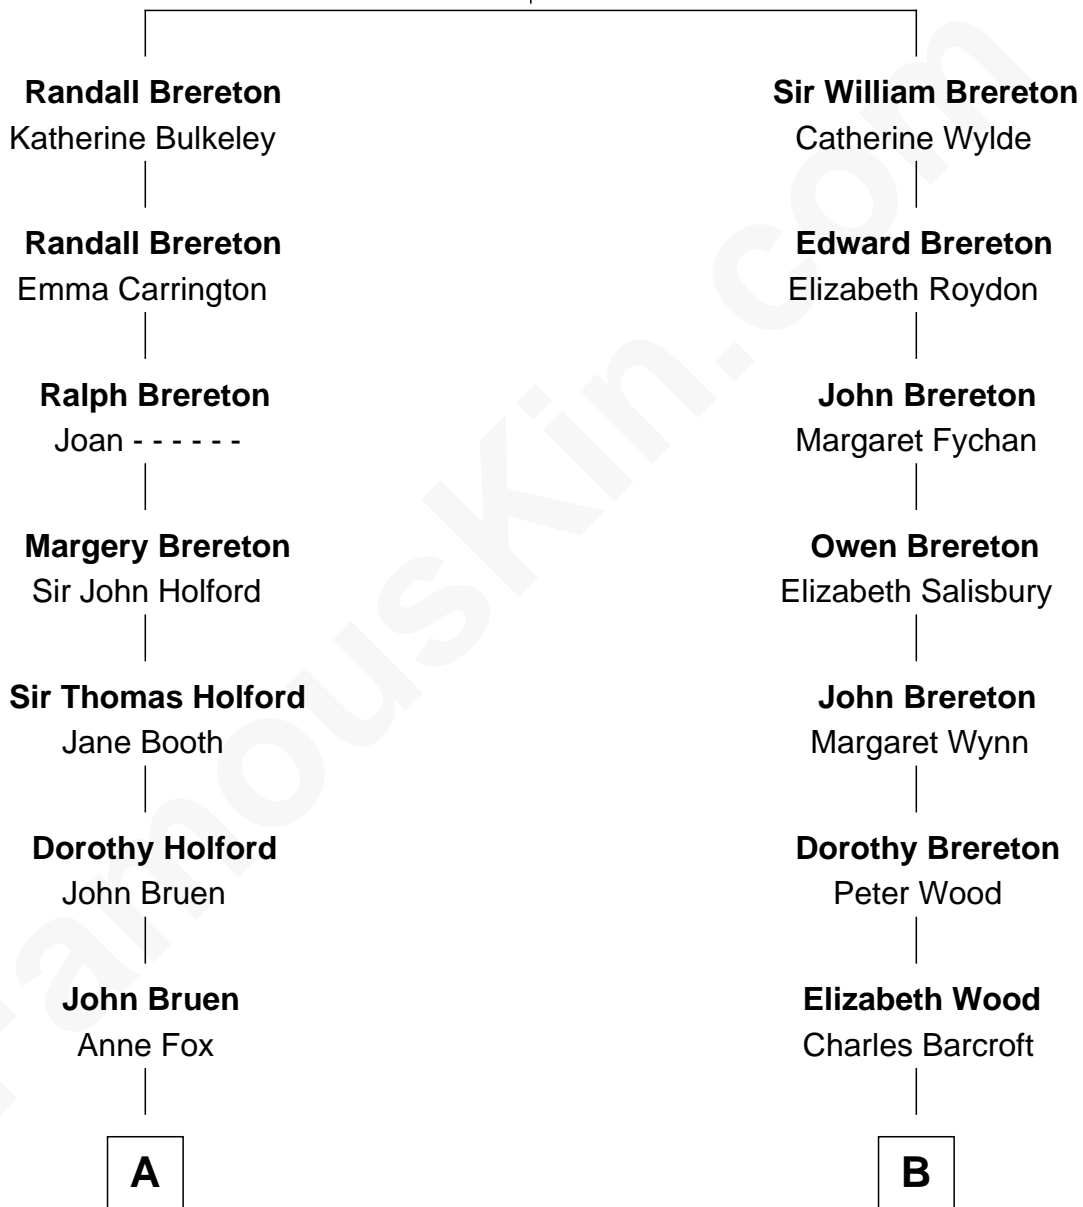

**FamousKin.com**  
**Relationship Chart of**  
**Christopher Reeve**  
*Movie Actor*

17th cousin 1 time removed of

**Jimmy Carter**  
*39th U.S. President*

**Sir Randall Brereton**  
 Alice Ipstones

C

Franklin D'Olier Reeve

Barbara Pitney Lamb

Christopher Reeve

*Movie Actor*

FamousKin.com