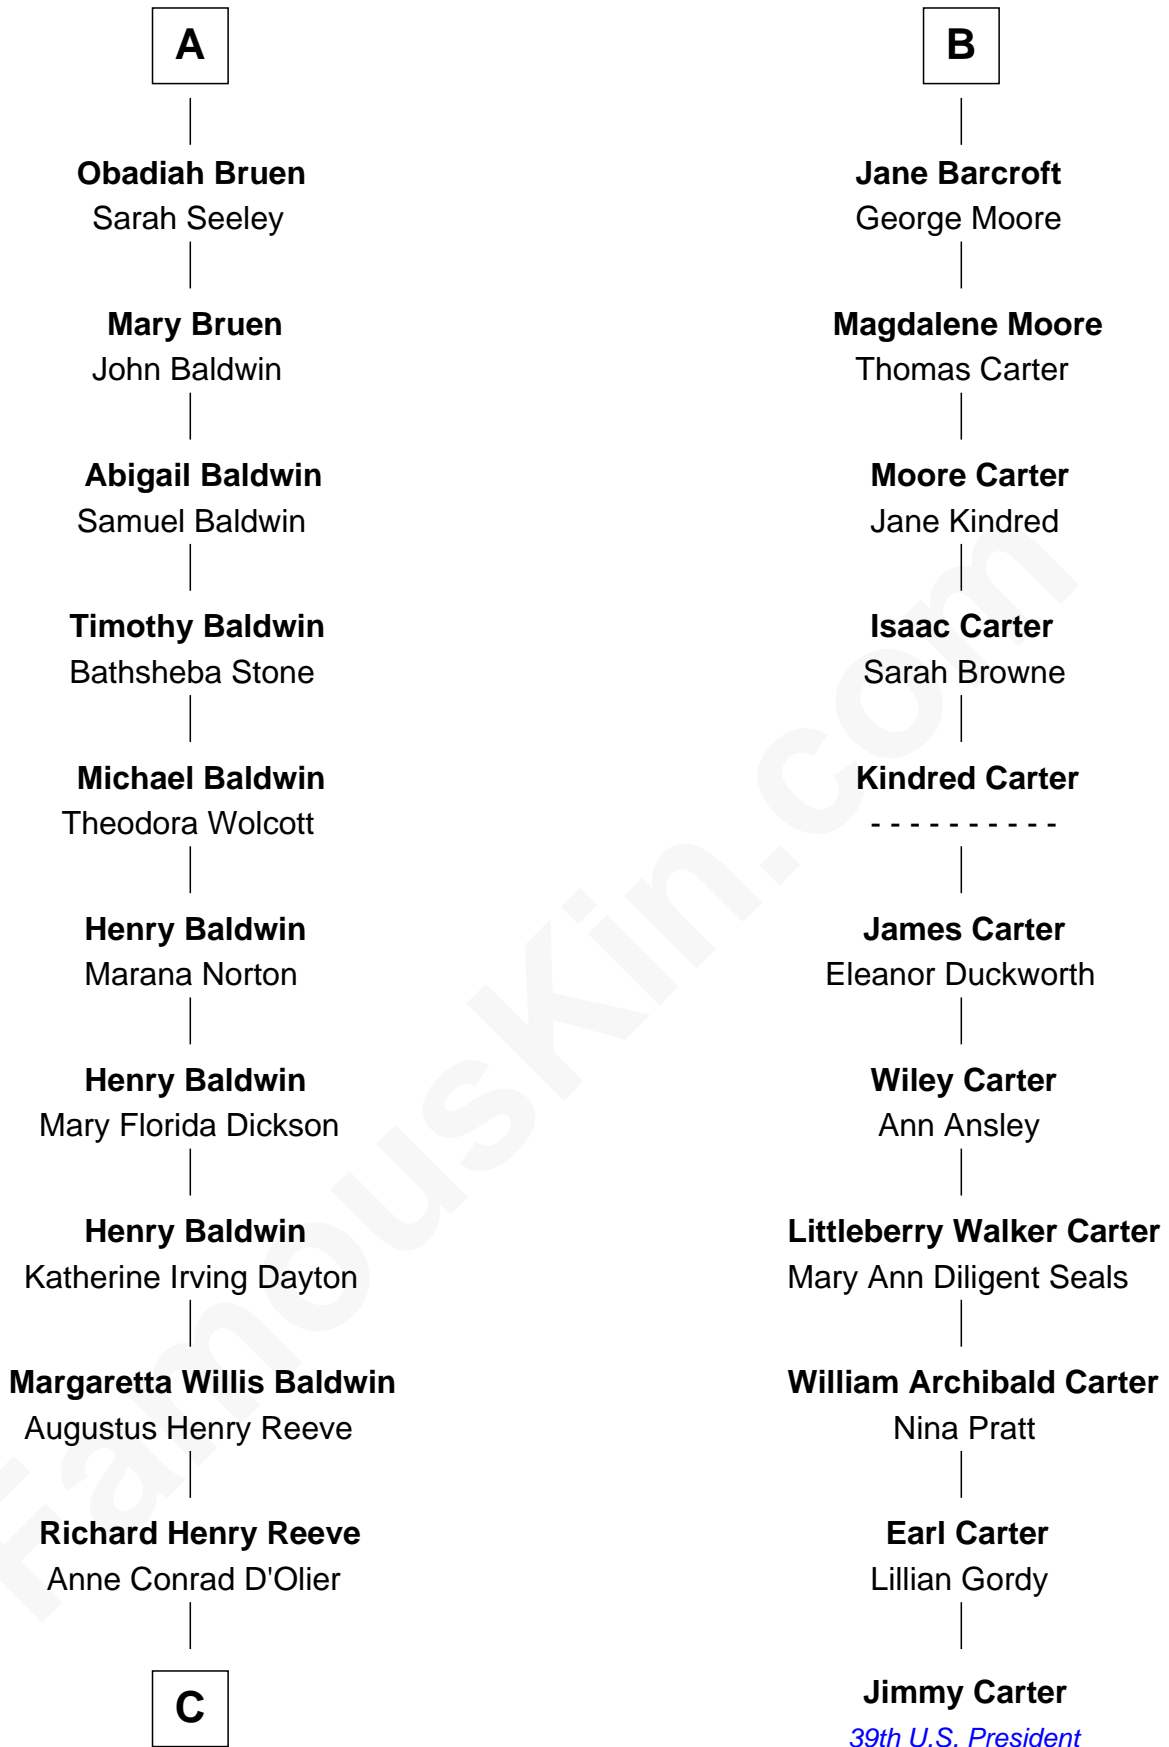

**FamousKin.com**  
**Relationship Chart of**  
**Christopher Reeve**  
*Movie Actor*

17th cousin 1 time removed of

**Jimmy Carter**  
*39th U.S. President*

**Sir Randall Brereton**  
 Alice Ipstones

C

Franklin D'Olier Reeve

Barbara Pitney Lamb

Christopher Reeve

*Movie Actor*

FamousKin.com