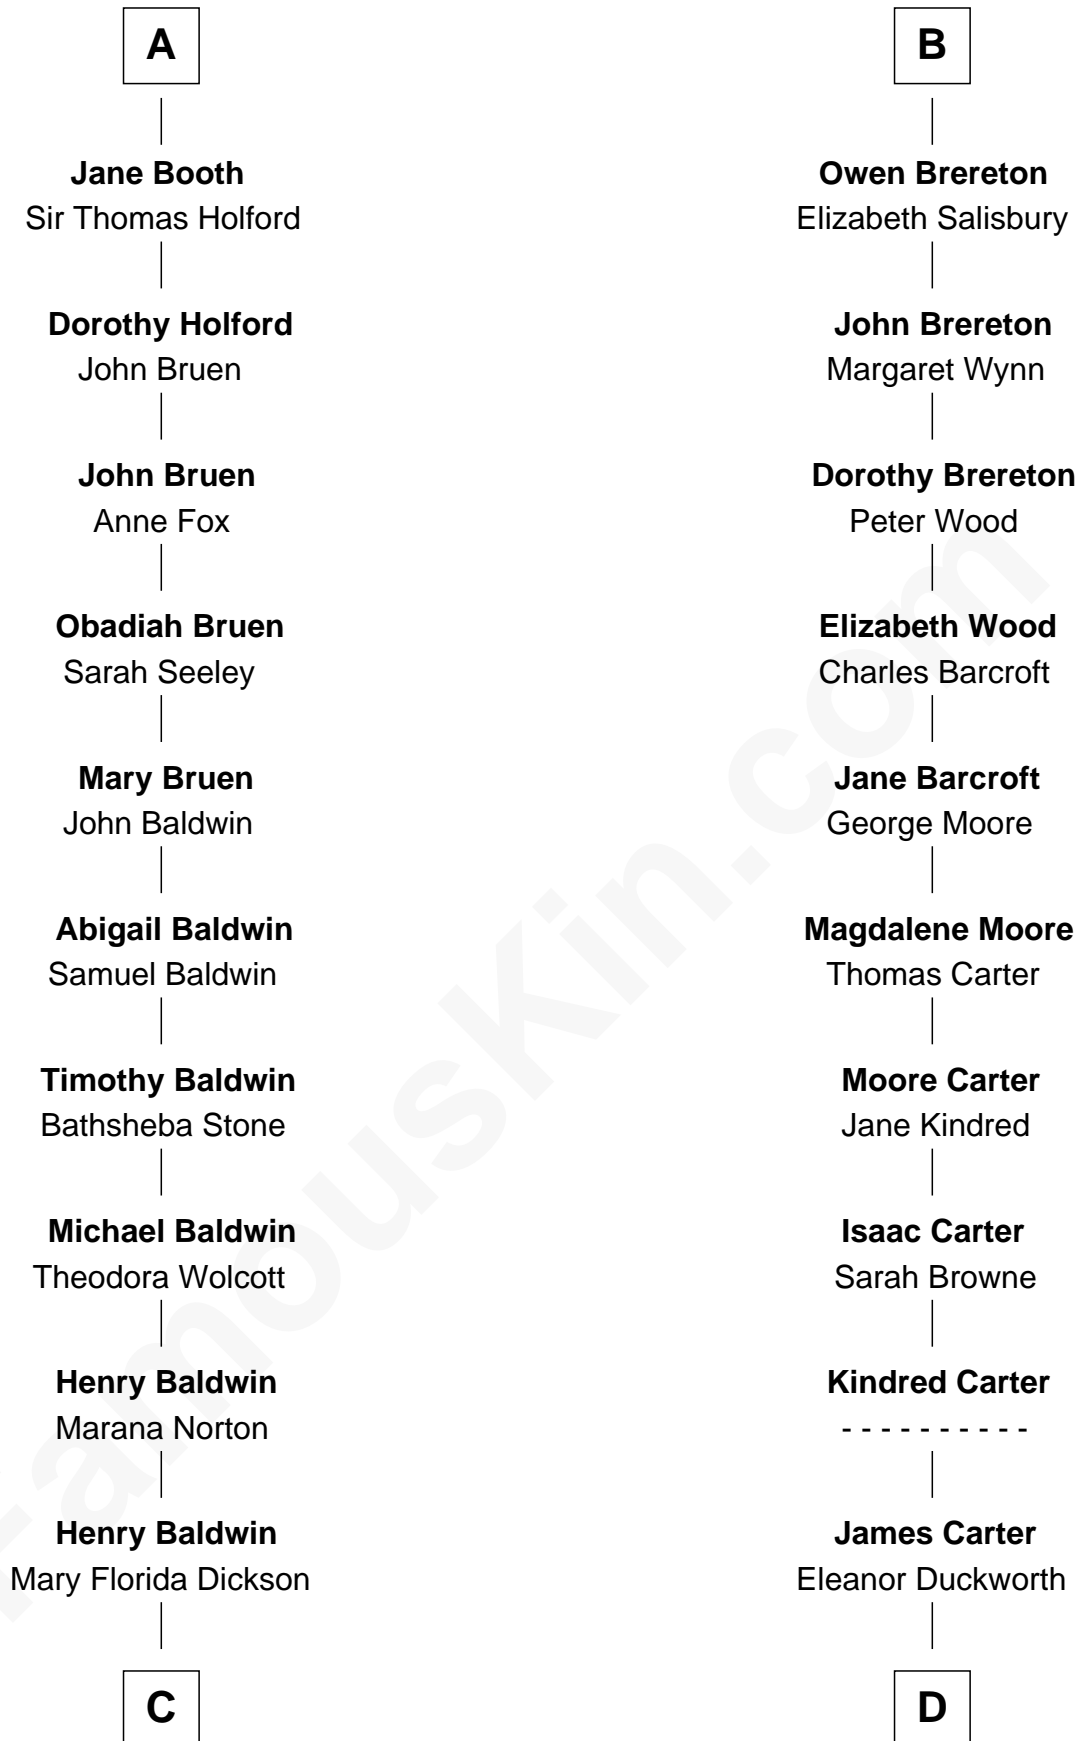

# FamousKin.com Relationship Chart of

**Christopher Reeve**

*Movie Actor*

21st cousin of

**Jimmy Carter**

*39th U.S. President*

**Roger de Swinnerton**

**C**

**Henry Baldwin**  
Katherine Irving Dayton

**Margaretta Willis Baldwin**  
Augustus Henry Reeve

**Richard Henry Reeve**  
Anne Conrad D'Olier

**Franklin D'Olier Reeve**  
Barbara Pitney Lamb

**Christopher Reeve**  
*Movie Actor*

**D**

**Wiley Carter**  
Ann Ansley

**Littleberry Walker Carter**  
Mary Ann Diligent Seals

**William Archibald Carter**  
Nina Pratt

**Earl Carter**  
Lillian Gordy

**Jimmy Carter**  
*39th U.S. President*