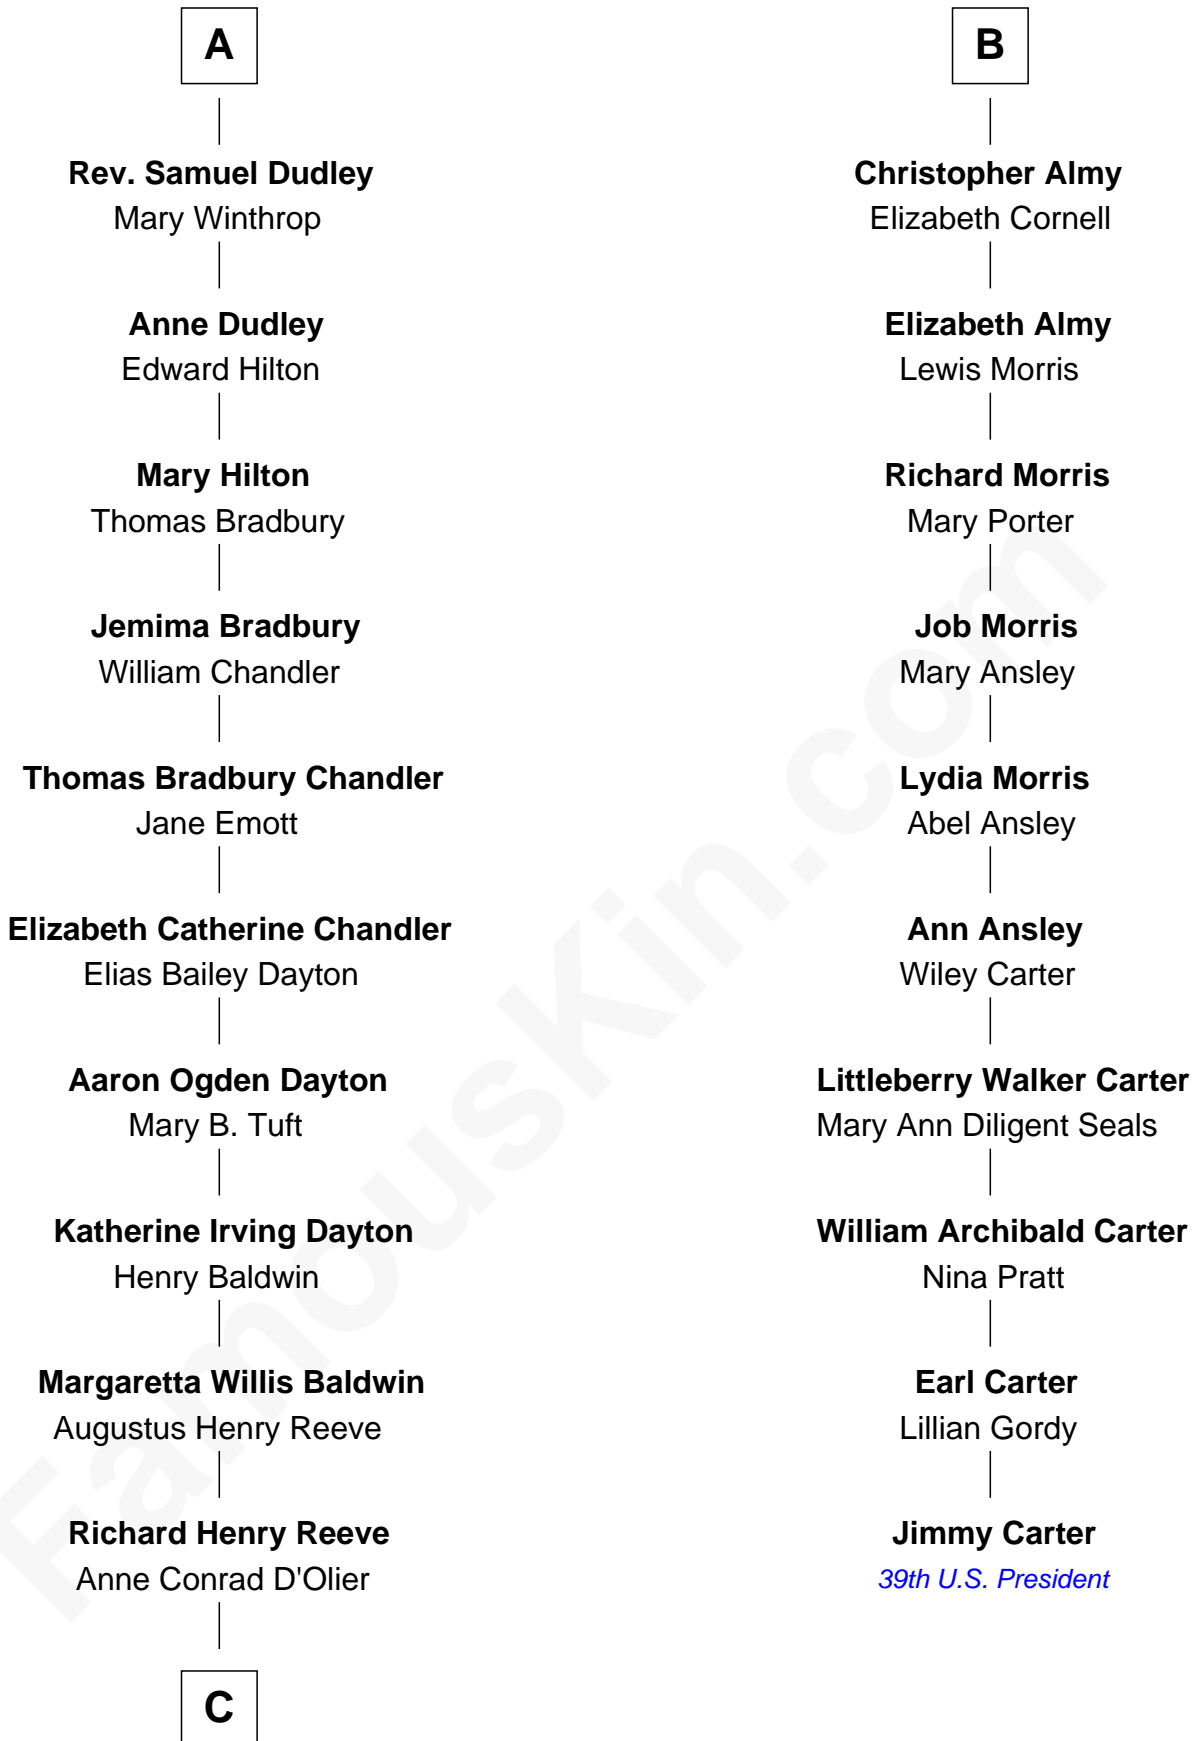

FamousKin.com
Relationship Chart of
Christopher Reeve
Movie Actor

16th cousin 2 times removed of

Jimmy Carter
39th U.S. President

C

Franklin D'Olier Reeve

Barbara Pitney Lamb

Christopher Reeve

Movie Actor

FamousKin.com