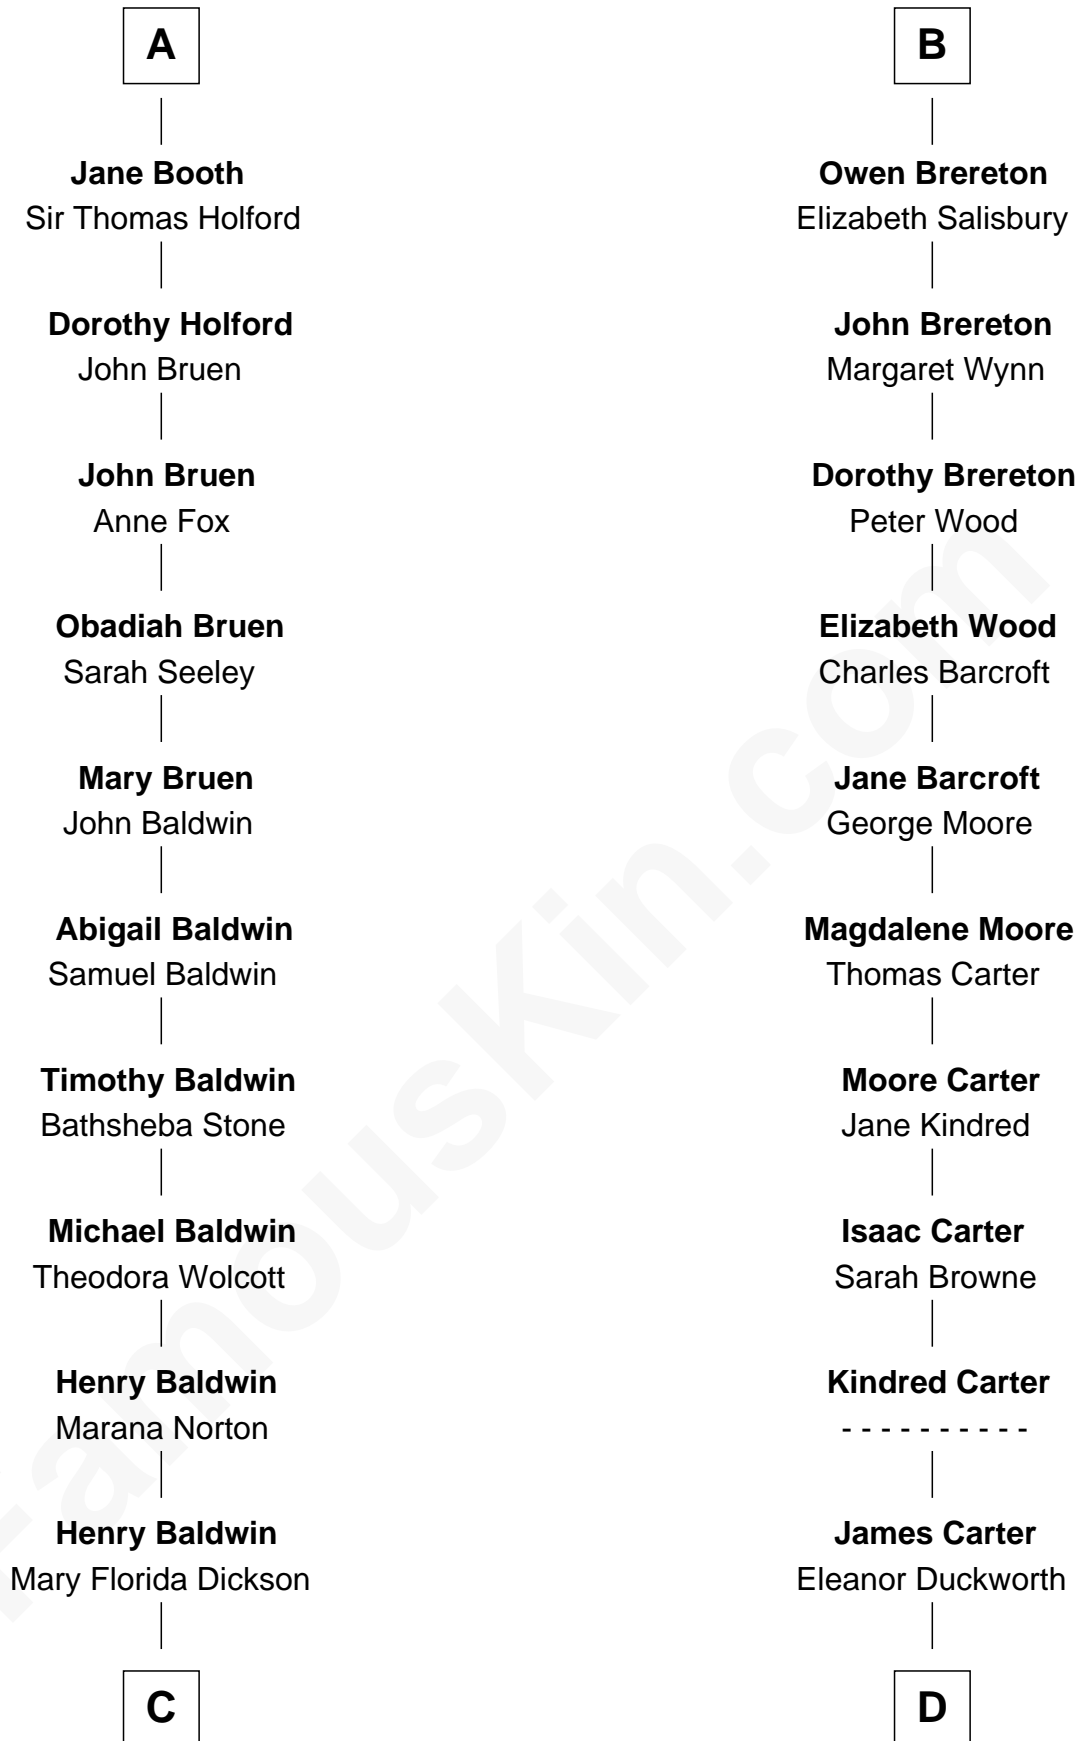

# FamousKin.com Relationship Chart of

**Christopher Reeve**

*Movie Actor*

21st cousin of

**Jimmy Carter**

*39th U.S. President*

**Sir Robert de Holland**

Maude la Zouche

**C**

**Henry Baldwin**  
Katherine Irving Dayton

**Margaretta Willis Baldwin**  
Augustus Henry Reeve

**Richard Henry Reeve**  
Anne Conrad D'Olier

**Franklin D'Olier Reeve**  
Barbara Pitney Lamb

**Christopher Reeve**  
*Movie Actor*

**D**

**Wiley Carter**  
Ann Ansley

**Littleberry Walker Carter**  
Mary Ann Diligent Seals

**William Archibald Carter**  
Nina Pratt

**Earl Carter**  
Lillian Gordy

**Jimmy Carter**  
*39th U.S. President*