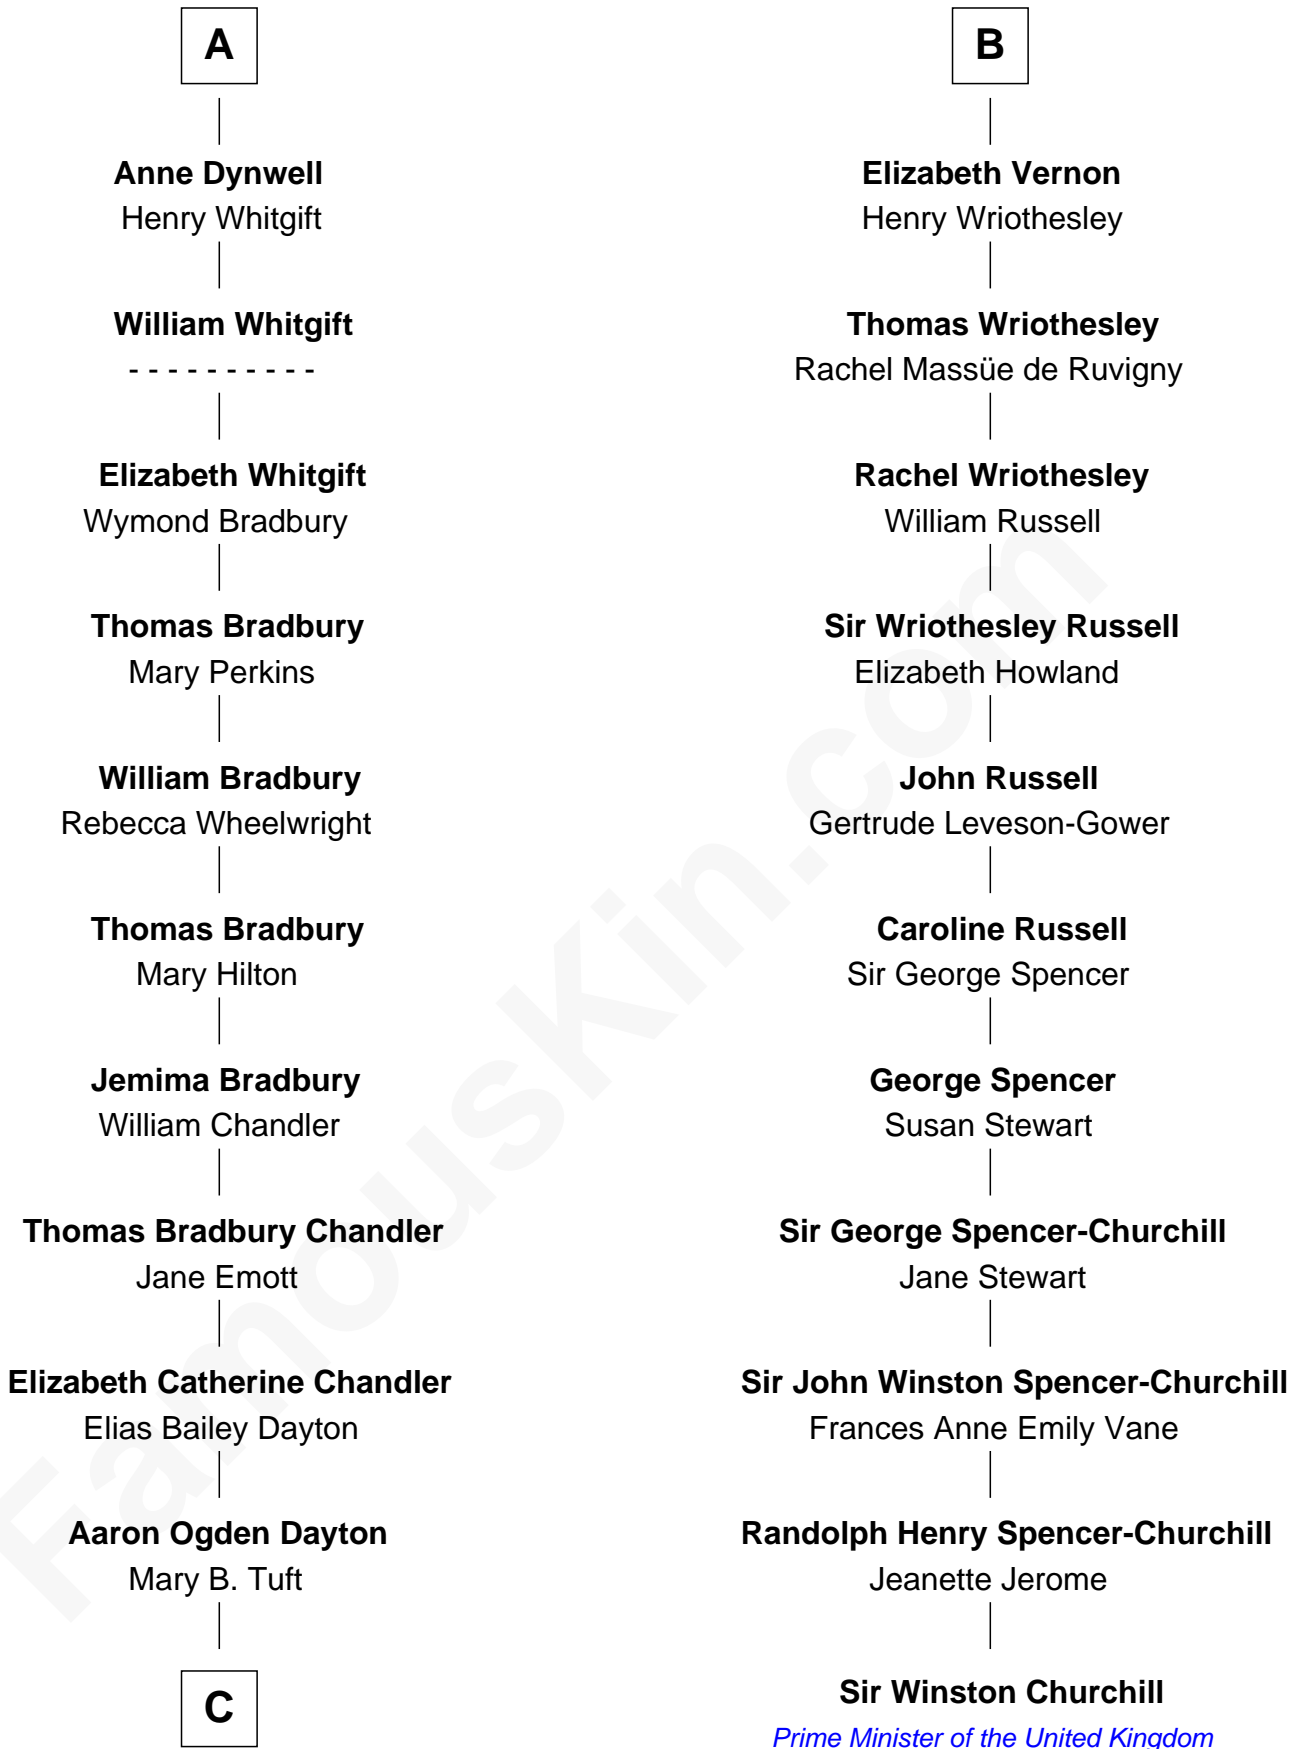

**FamousKin.com**  
**Relationship Chart of**  
**Christopher Reeve**  
*Movie Actor*

17th cousin 4 times removed of  
**Sir Winston Churchill**  
*Prime Minister of the United Kingdom*

**C**

—  
**Katherine Irving Dayton**

Henry Baldwin

—  
**Margaretta Willis Baldwin**

Augustus Henry Reeve

—  
**Richard Henry Reeve**

Anne Conrad D'Olier

—  
**Franklin D'Olier Reeve**

Barbara Pitney Lamb

—  
**Christopher Reeve**