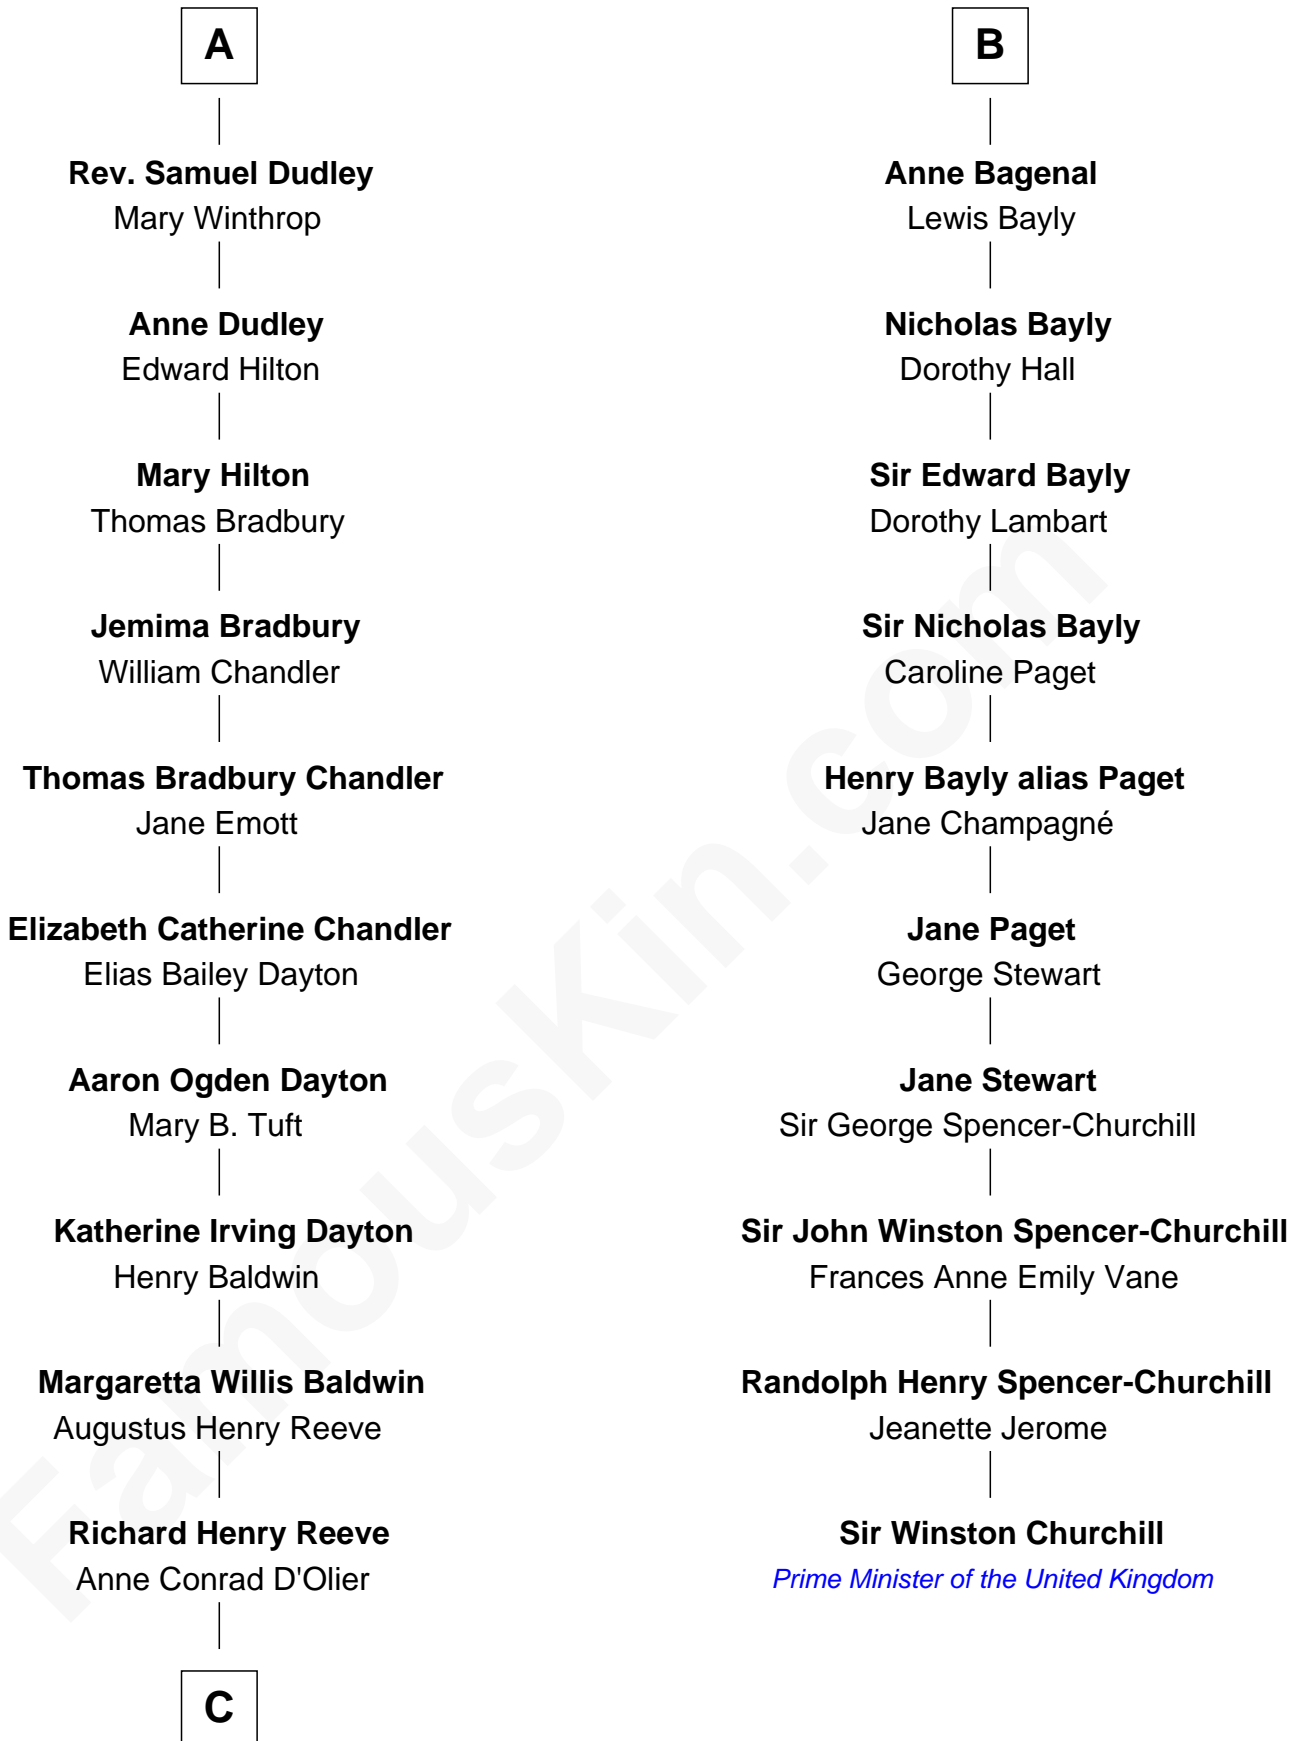

FamousKin.com
Relationship Chart of
Christopher Reeve
Movie Actor

16th cousin 2 times removed of
Sir Winston Churchill
Prime Minister of the United Kingdom

C

Franklin D'Olier Reeve

Barbara Pitney Lamb

Christopher Reeve