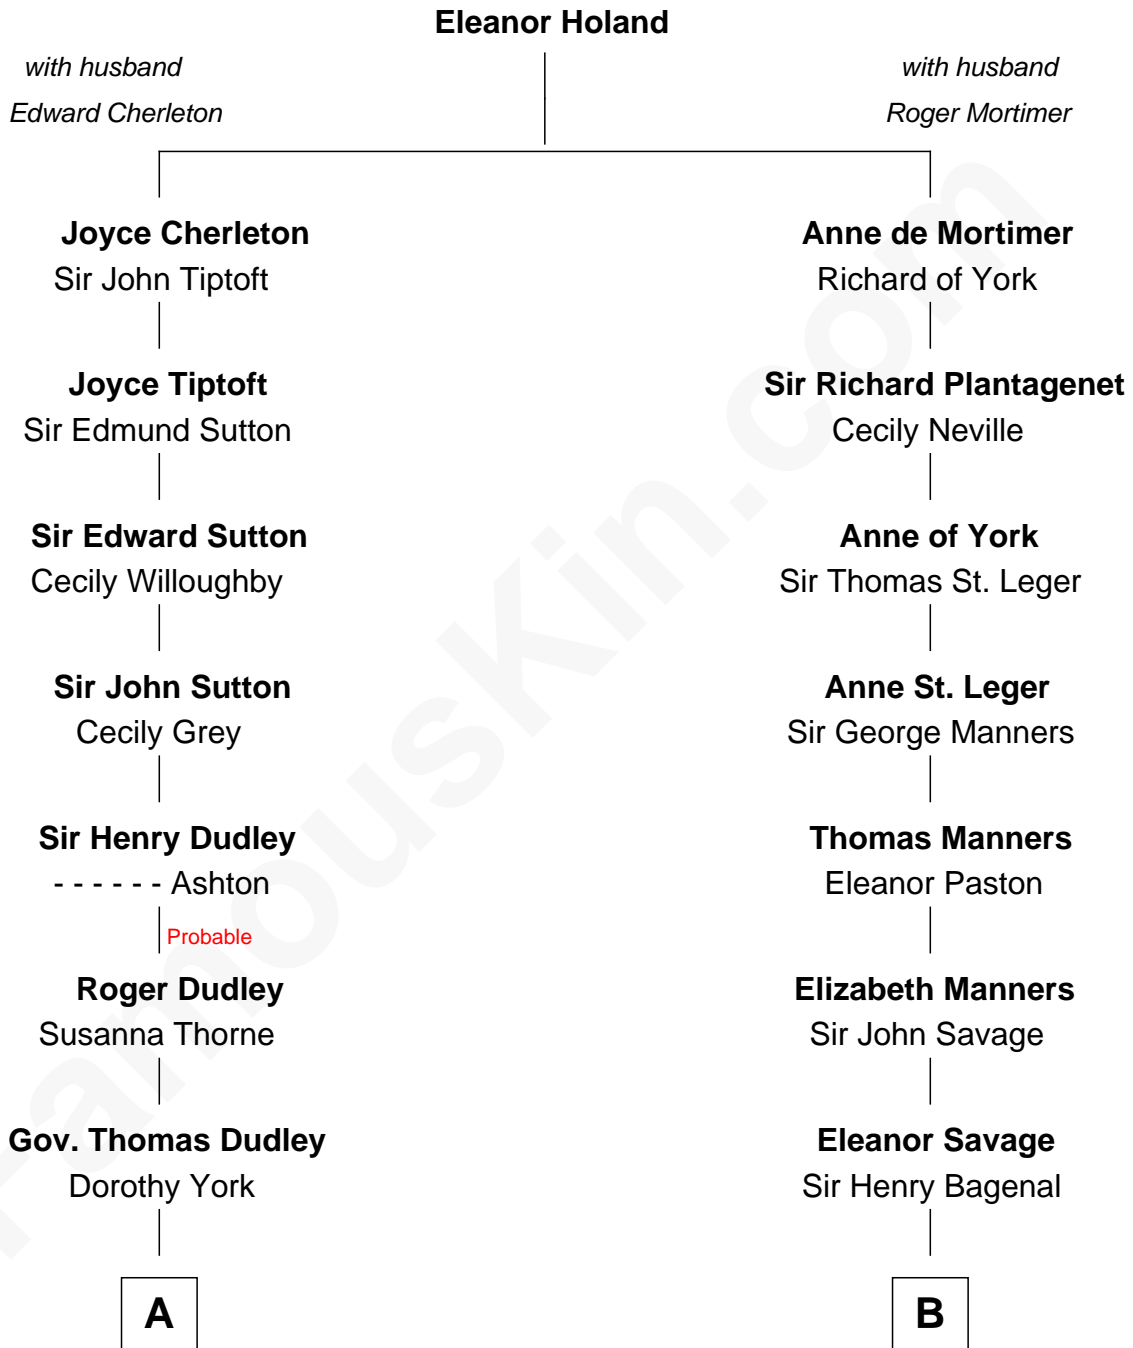

FamousKin.com
Relationship Chart of
Christopher Reeve
Movie Actor

16th cousin 2 times removed of
Sir Winston Churchill
Prime Minister of the United Kingdom

C

Franklin D'Olier Reeve

Barbara Pitney Lamb

Christopher Reeve

Movie Actor

FamousKin.com