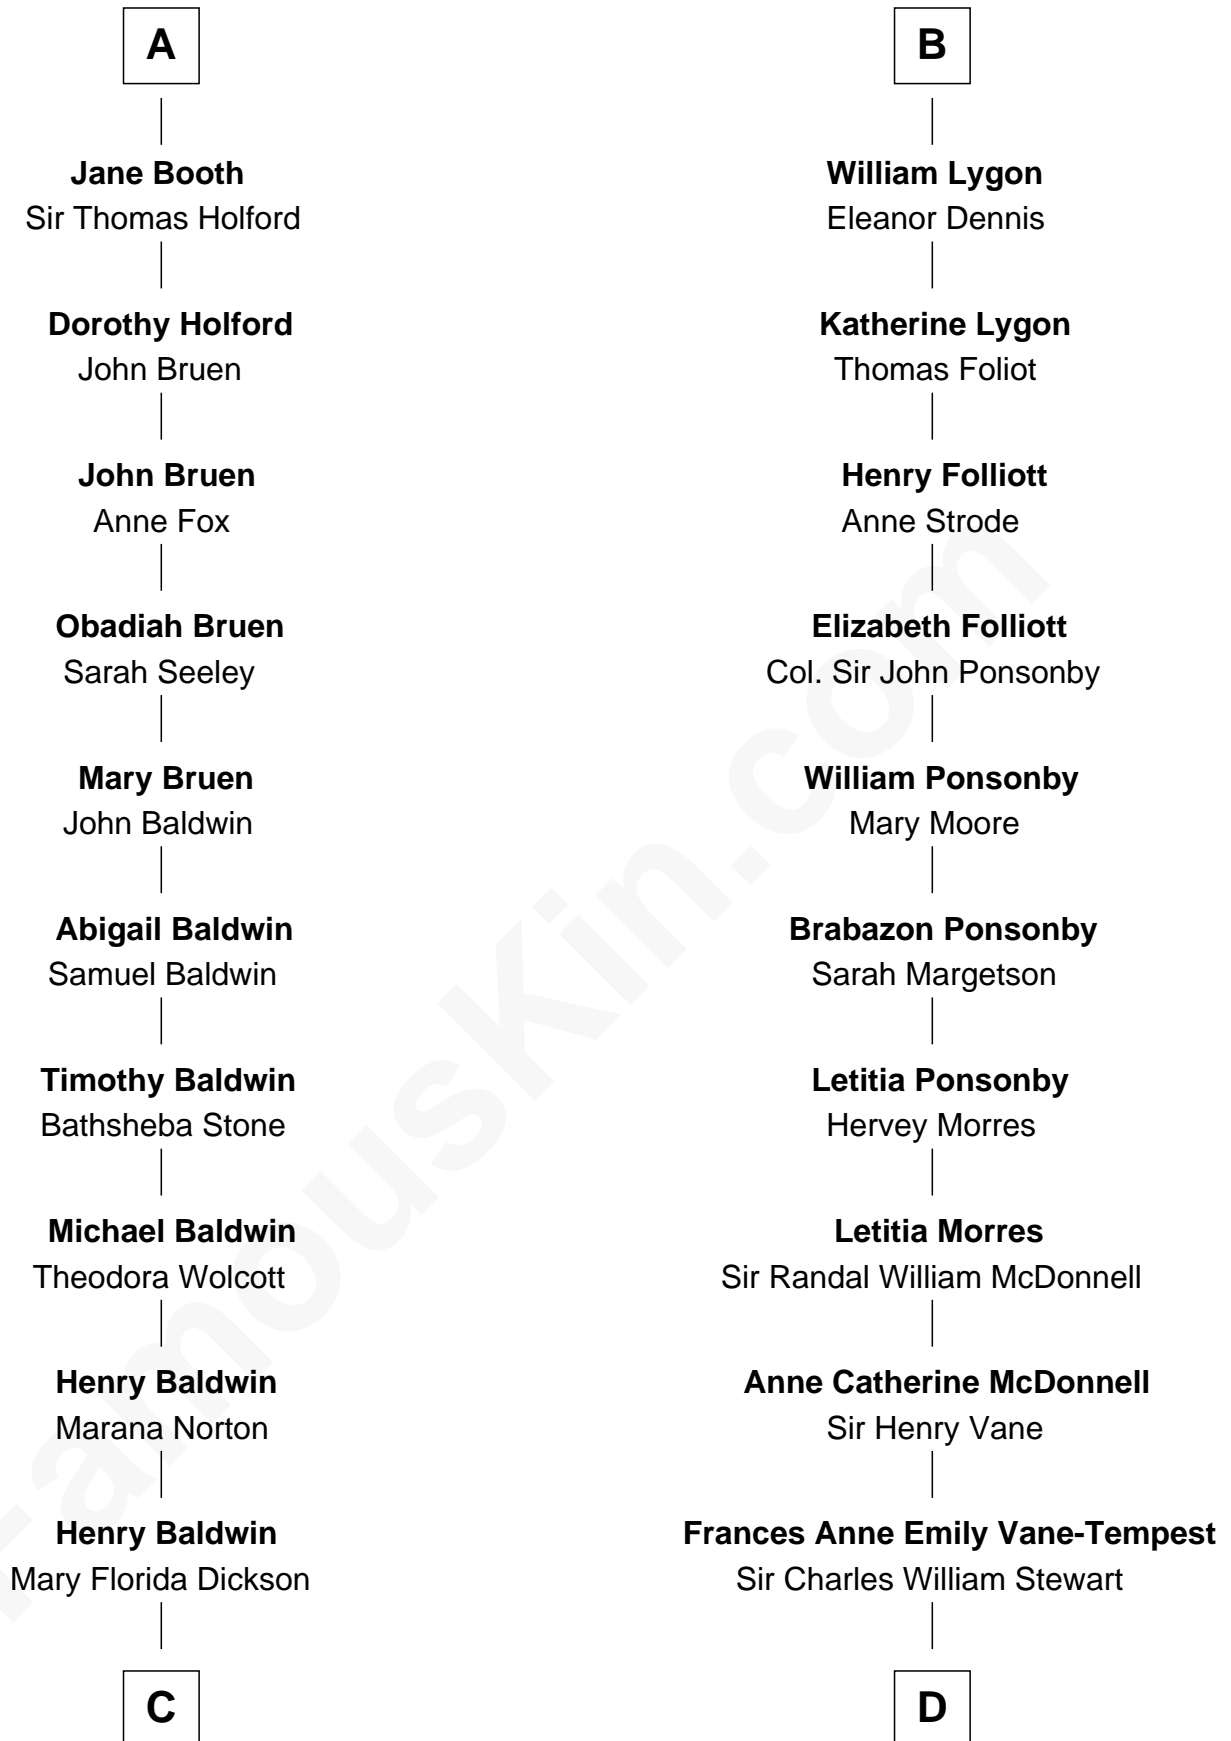

**FamousKin.com**  
**Relationship Chart of**  
**Christopher Reeve**  
*Movie Actor*

19th cousin 2 times removed of  
**Sir Winston Churchill**  
*Prime Minister of the United Kingdom*

**C**

**Henry Baldwin**  
Katherine Irving Dayton

**Margaretta Willis Baldwin**  
Augustus Henry Reeve

**Richard Henry Reeve**  
Anne Conrad D'Olier

**Franklin D'Olier Reeve**  
Barbara Pitney Lamb

**Christopher Reeve**  
*Movie Actor*

**D**

**Frances Anne Emily Vane**  
Sir John Winston Spencer-Churchill

**Randolph Henry Spencer-Churchill**  
Jeanette Jerome

**Sir Winston Churchill**  
*Prime Minister of the United Kingdom*