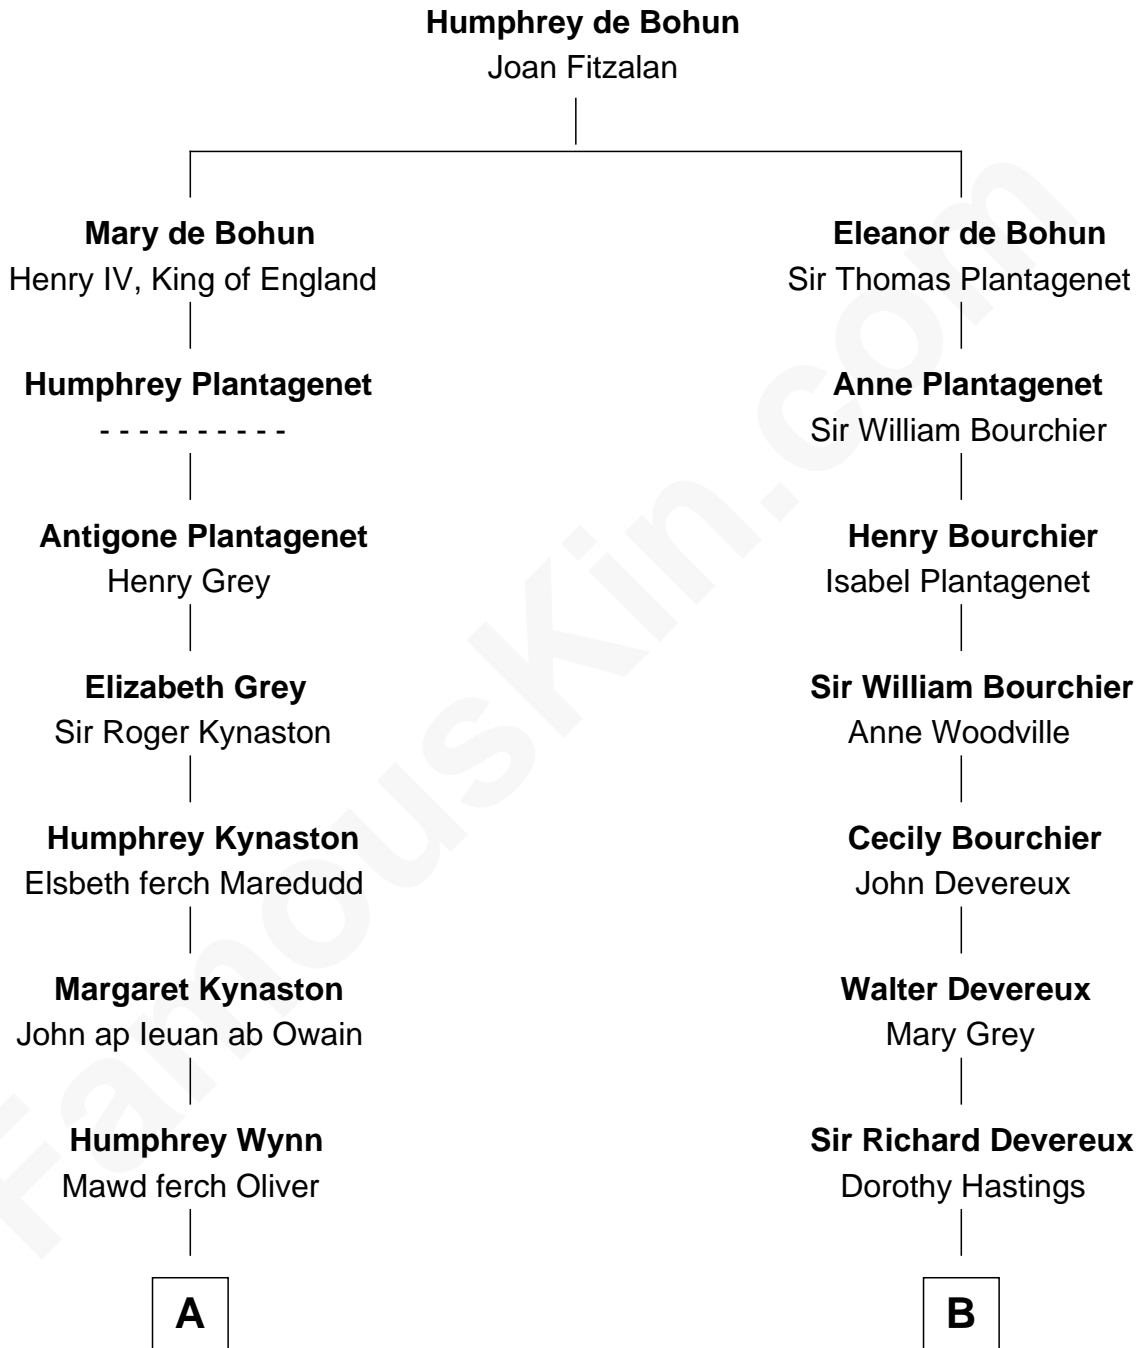

FamousKin.com
Relationship Chart of
Christopher Reeve
Movie Actor

18th cousin 1 time removed of
Sir Winston Churchill
Prime Minister of the United Kingdom

C

Richard Henry Reeve
Anne Conrad D'Olier

Franklin D'Olier Reeve
Barbara Pitney Lamb

Christopher Reeve
Movie Actor

D

Randolph Henry Spencer-Churchill
Jeanette Jerome

Sir Winston Churchill
Prime Minister of the United Kingdom

FamousKin.com