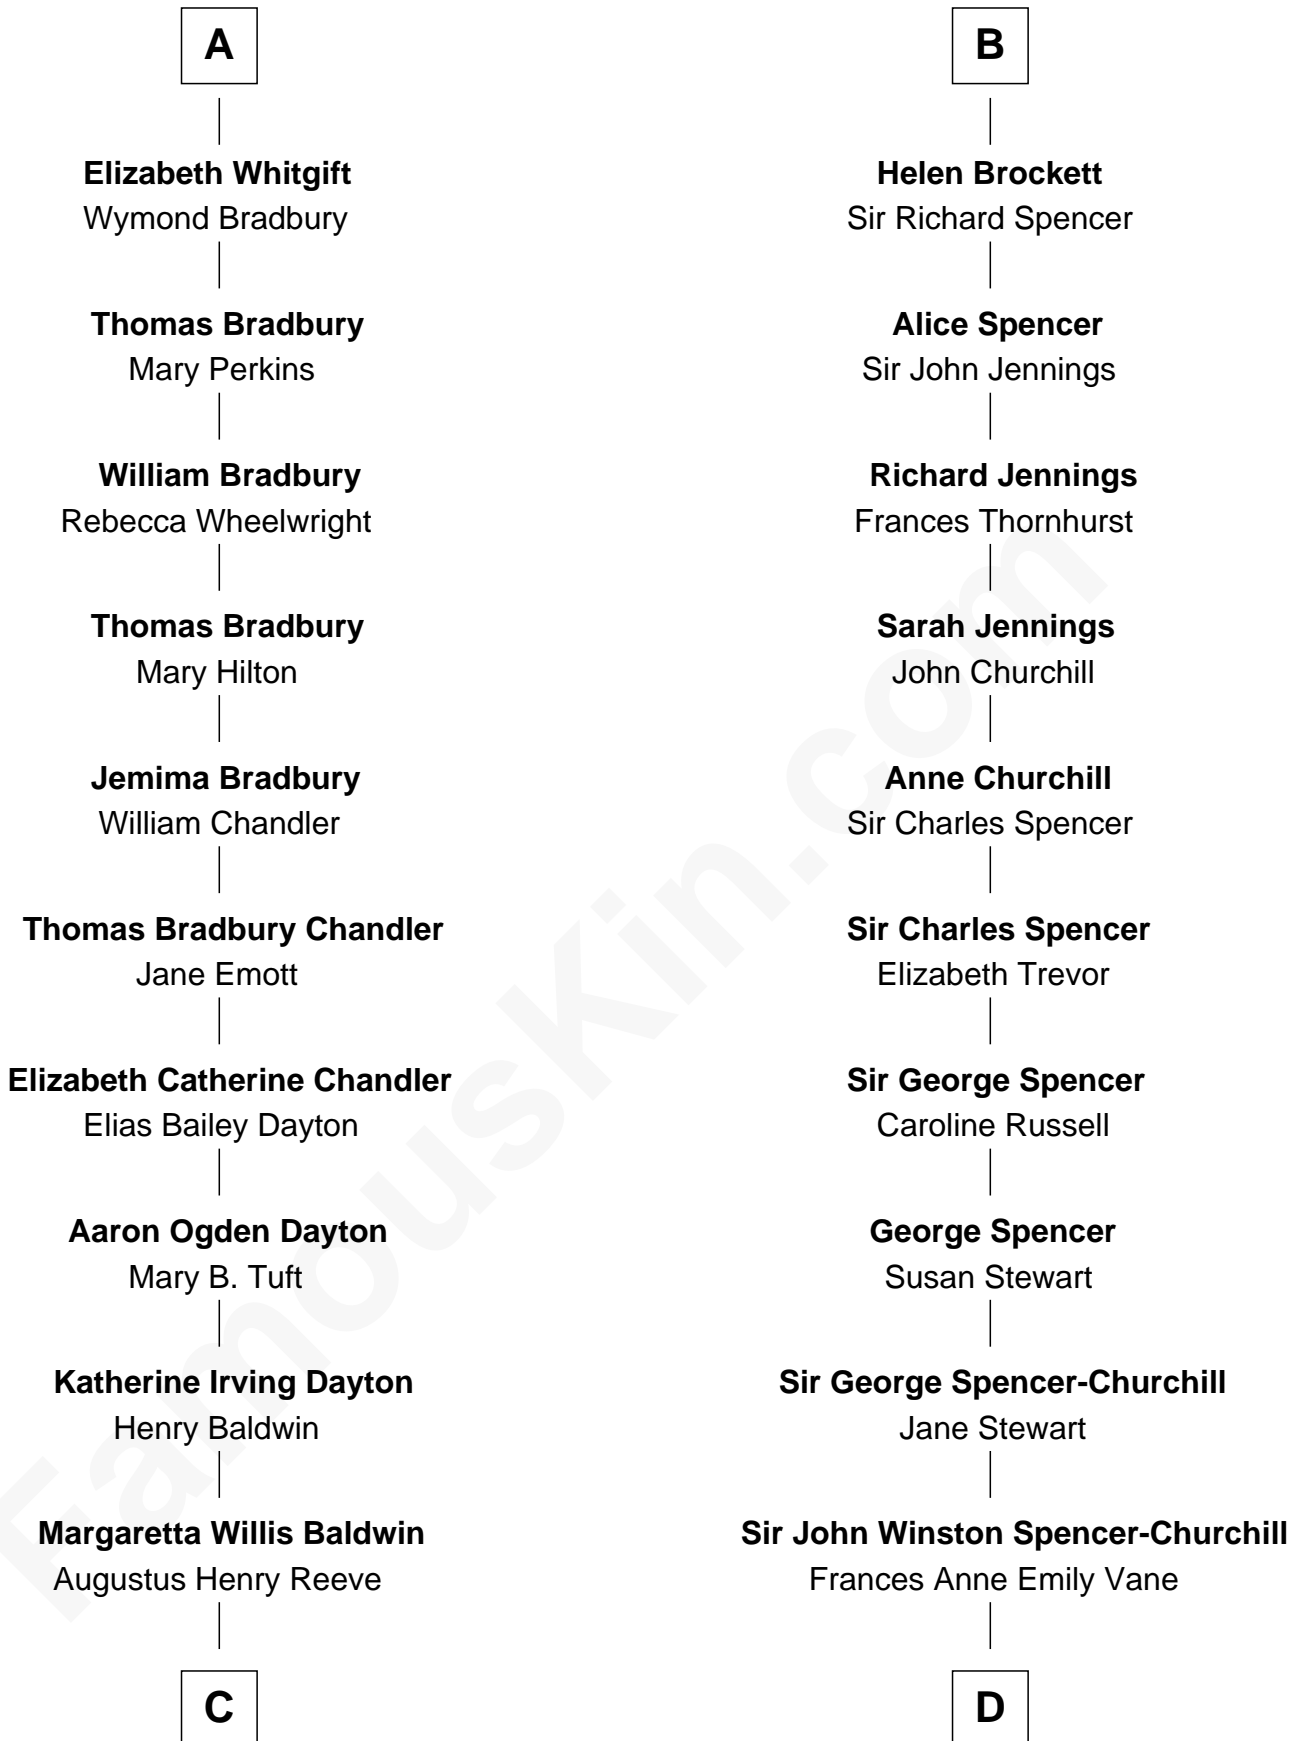

FamousKin.com
Relationship Chart of
Christopher Reeve
Movie Actor

18th cousin 1 time removed of
Sir Winston Churchill
Prime Minister of the United Kingdom

C

Richard Henry Reeve
Anne Conrad D'Olier

Franklin D'Olier Reeve
Barbara Pitney Lamb

Christopher Reeve
Movie Actor

D

Randolph Henry Spencer-Churchill
Jeanette Jerome

Sir Winston Churchill
Prime Minister of the United Kingdom

FamousKin.com