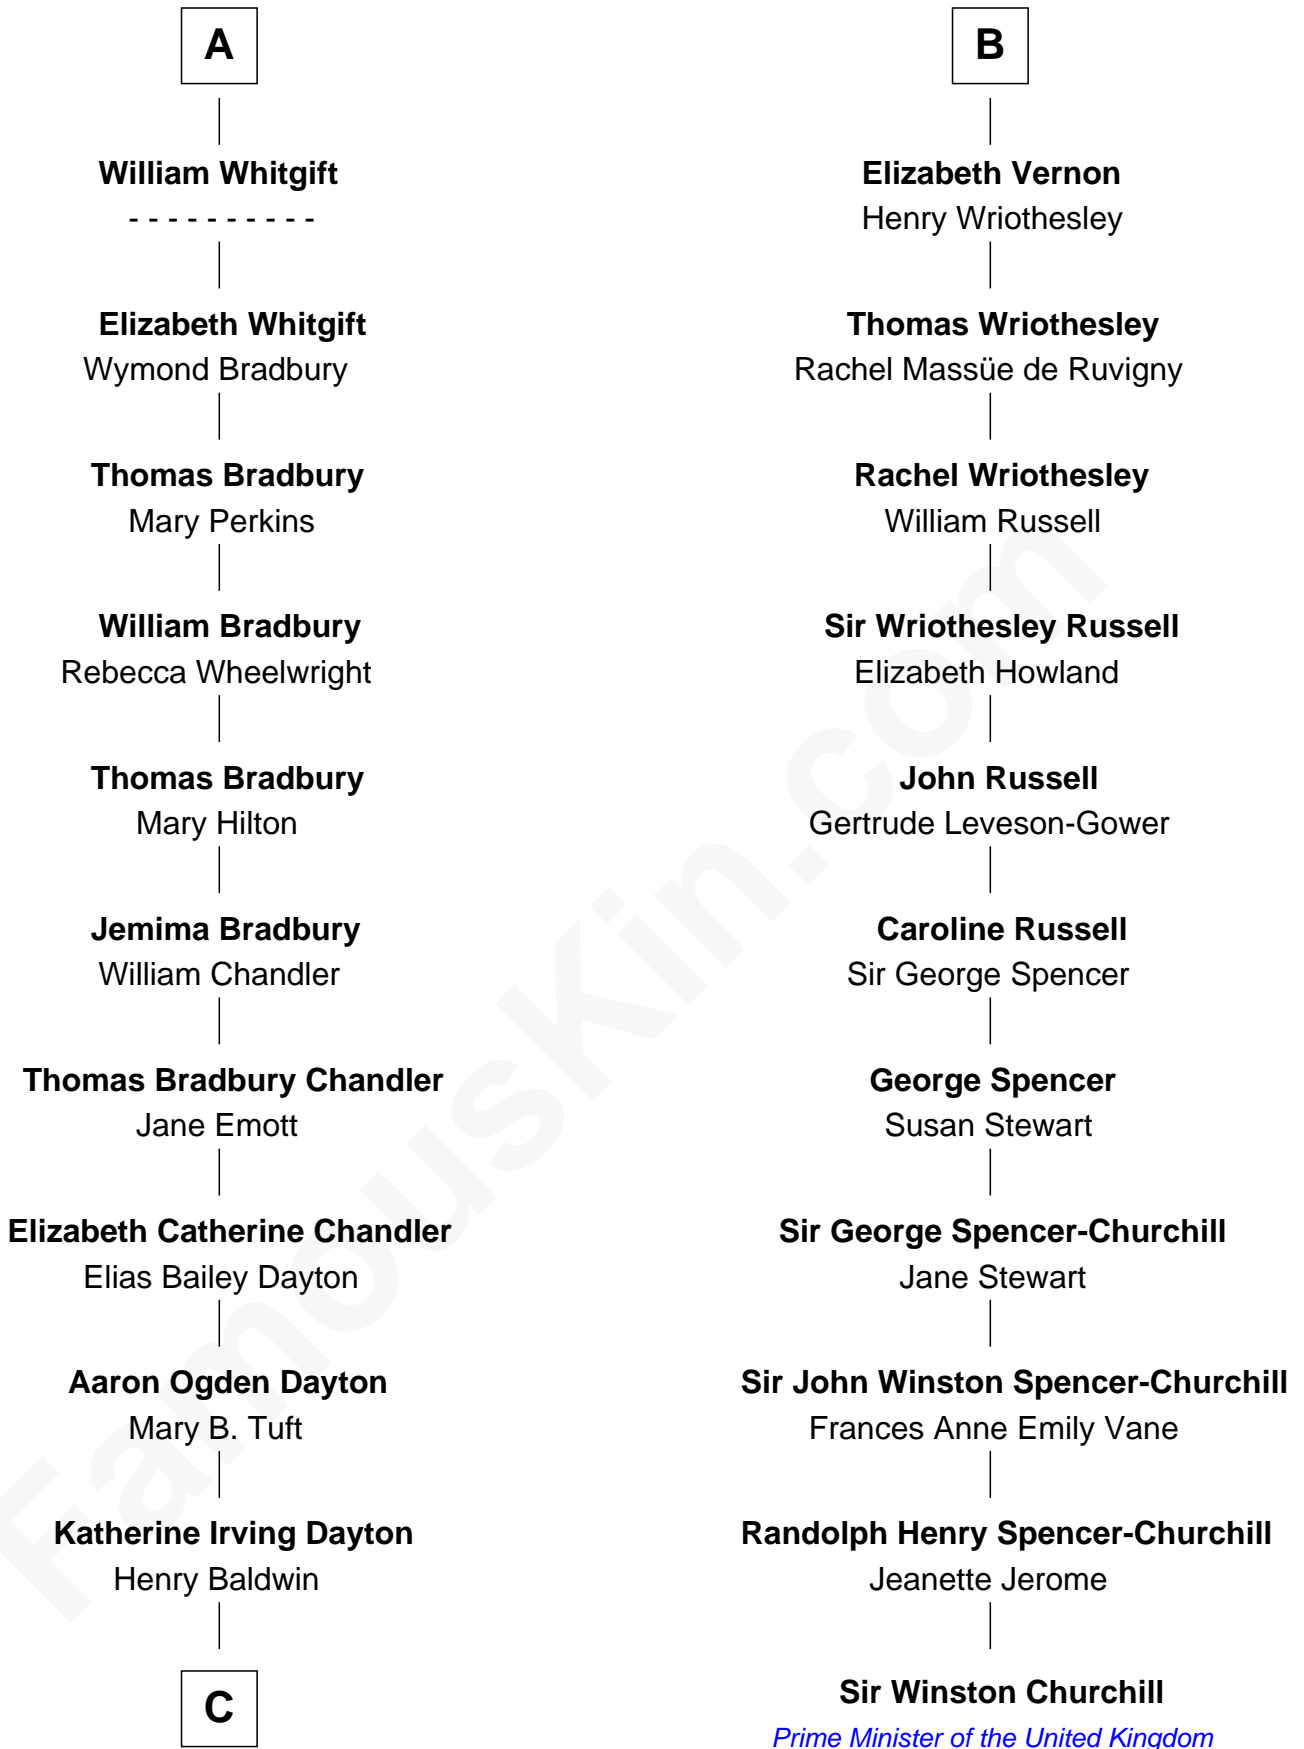

FamousKin.com
Relationship Chart of
Christopher Reeve
Movie Actor

17th cousin 3 times removed of
Sir Winston Churchill
Prime Minister of the United Kingdom

C

—
Margaretta Willis Baldwin

Augustus Henry Reeve