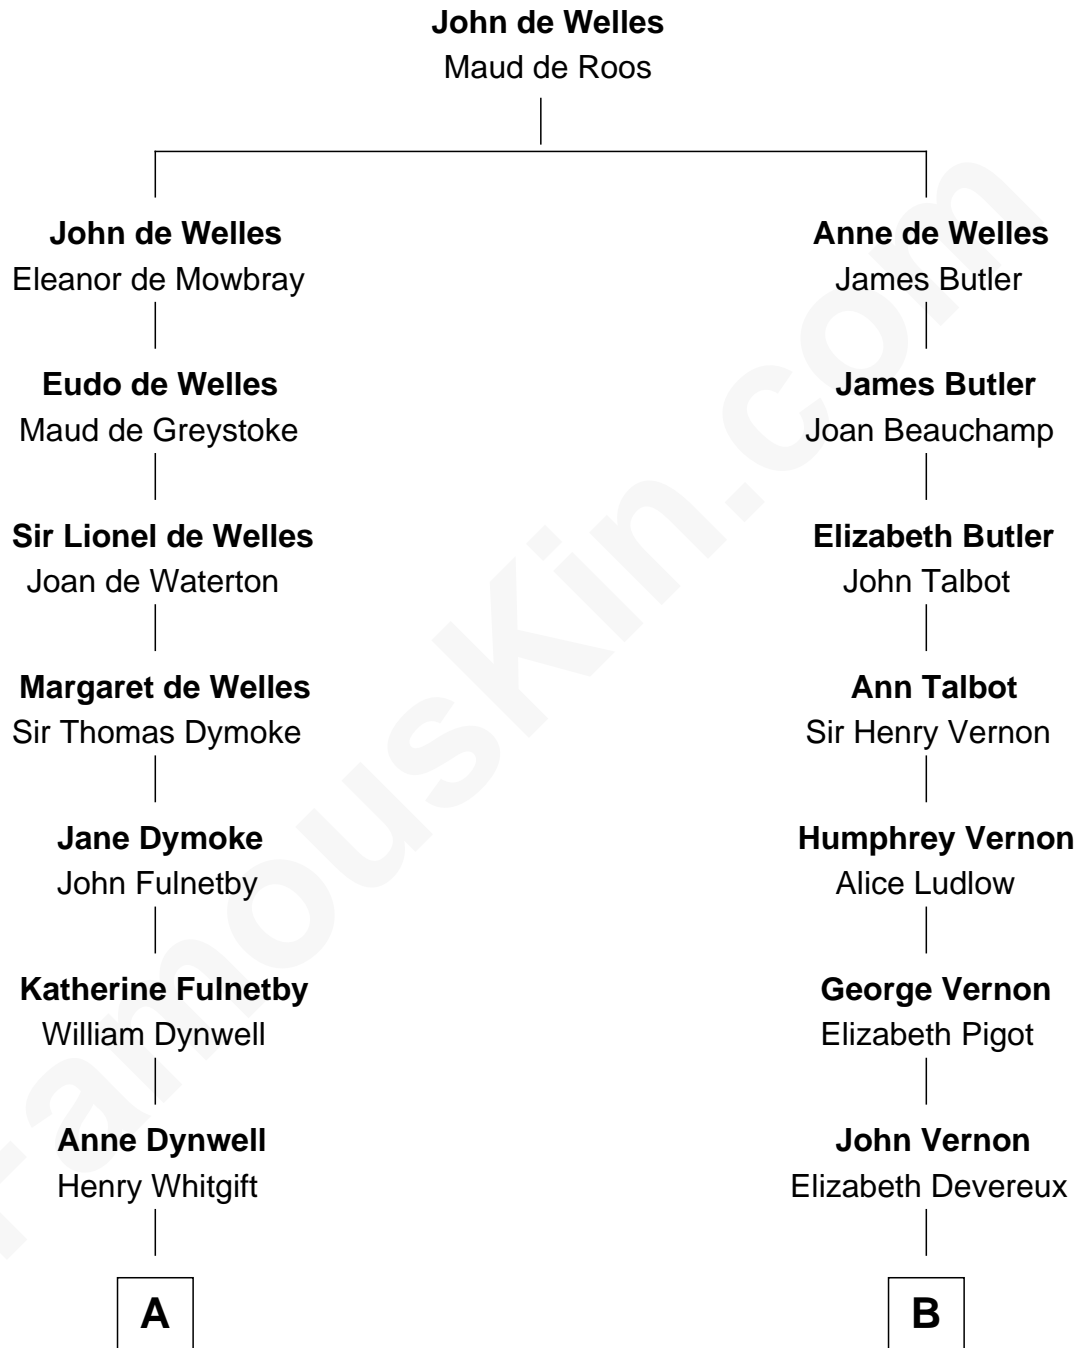

FamousKin.com
Relationship Chart of
Christopher Reeve
Movie Actor

17th cousin 3 times removed of
Sir Winston Churchill
Prime Minister of the United Kingdom

C

—
Margaretta Willis Baldwin

Augustus Henry Reeve