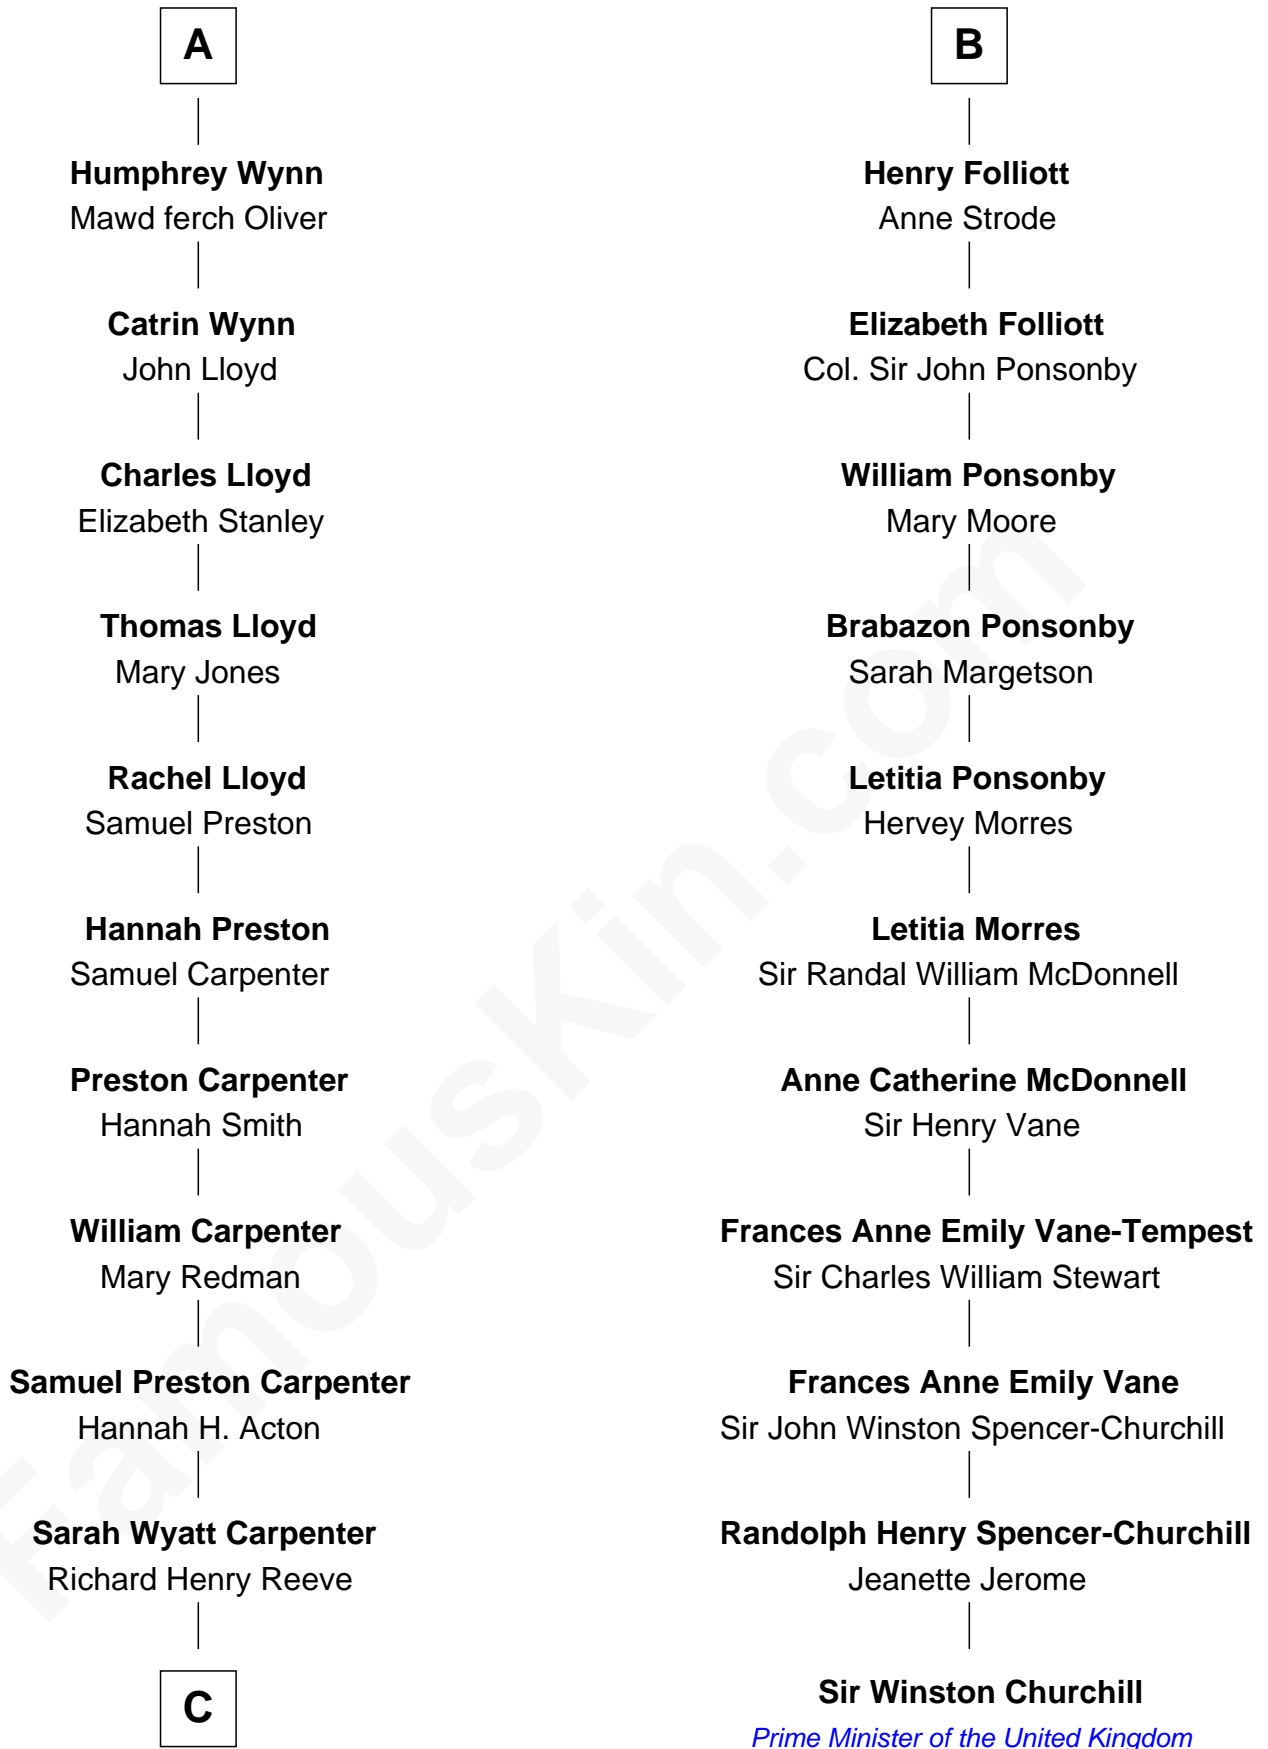

FamousKin.com
Relationship Chart of
Christopher Reeve
Movie Actor

17th cousin 3 times removed of
Sir Winston Churchill
Prime Minister of the United Kingdom

C

—
Augustus Henry Reeve
Margaretta Willis Baldwin