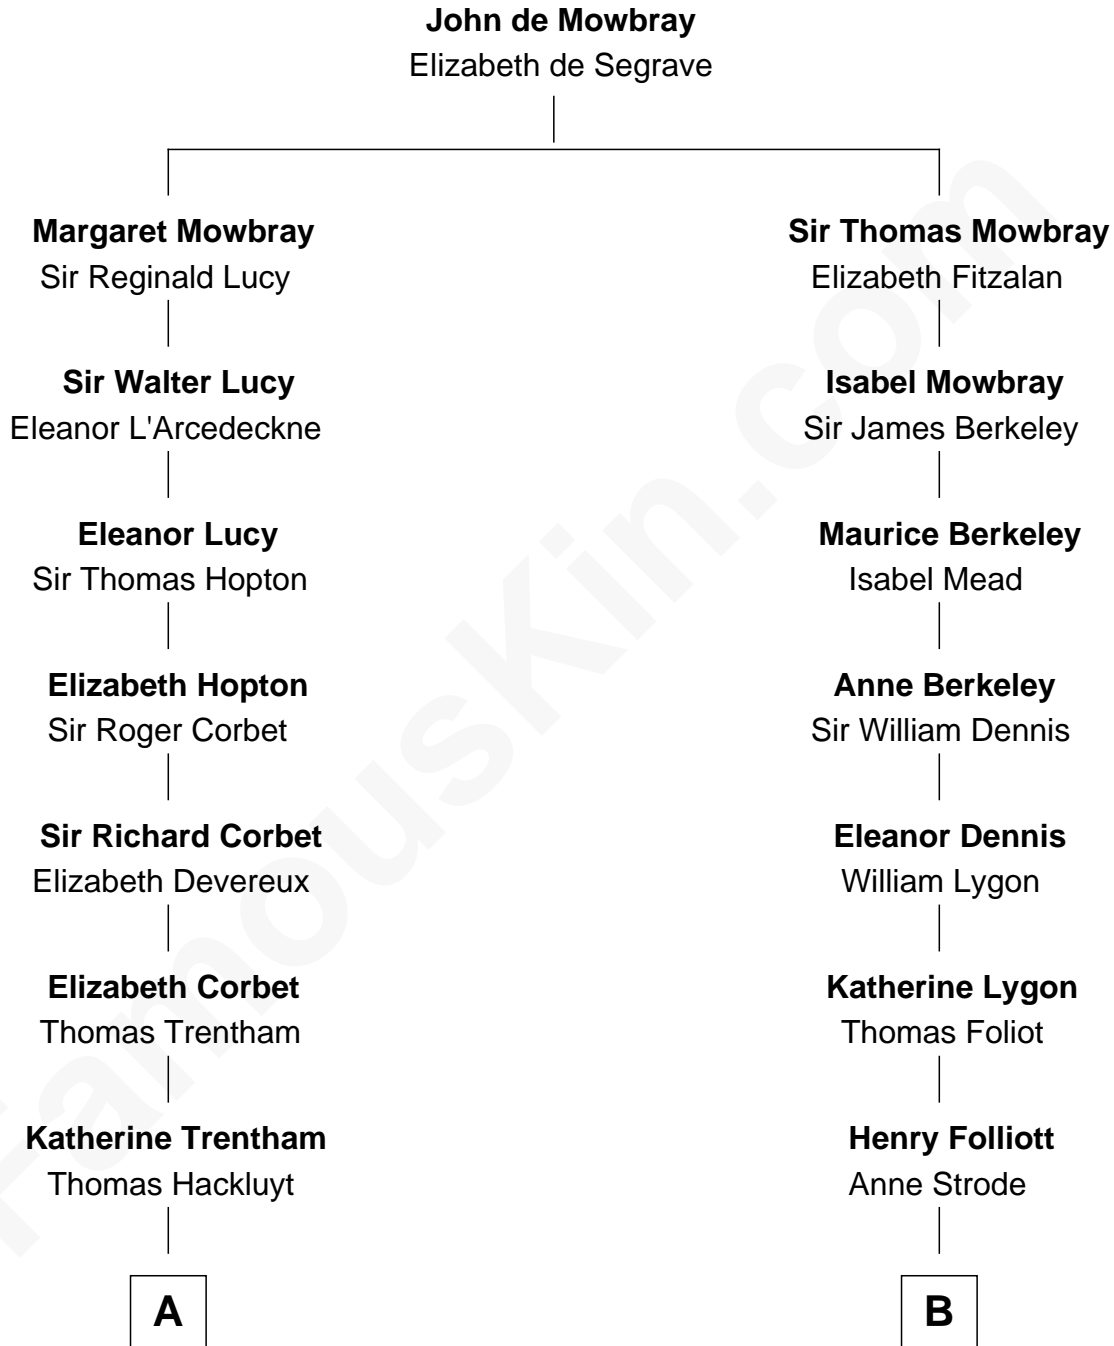

FamousKin.com
Relationship Chart of
Christopher Reeve
Movie Actor

16th cousin 4 times removed of
Sir Winston Churchill
Prime Minister of the United Kingdom

C

—
Augustus Henry Reeve
Margaretta Willis Baldwin

—
Richard Henry Reeve
Anne Conrad D'Olier

—
Franklin D'Olier Reeve
Barbara Pitney Lamb

—
Christopher Reeve
Movie Actor

FamousKin.com