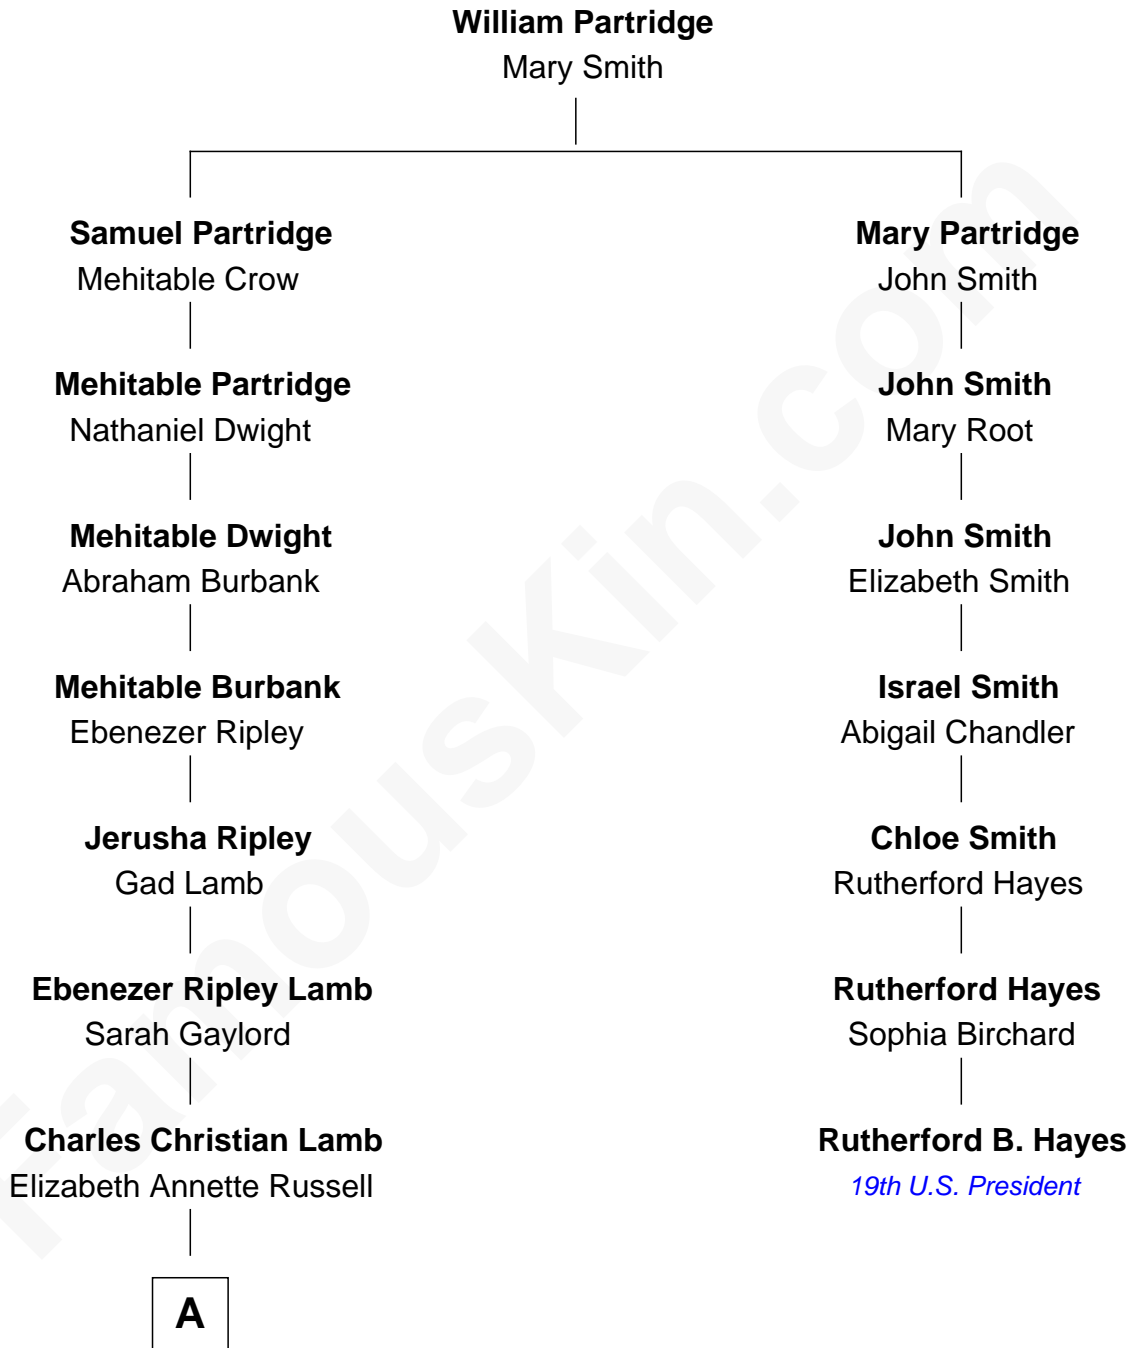

FamousKin.com
Relationship Chart of
Christopher Reeve
Movie Actor

6th cousin 4 times removed of
Rutherford B. Hayes
19th U.S. President

A

—
Bert Israel Lamb

Harriet Davis

—
Horace Rand Lamb

Beatrice Louise Pitney

—
Barbara Pitney Lamb

Franklin D'Olier Reeve

—
Christopher Reeve

Movie Actor

FamousKin.com