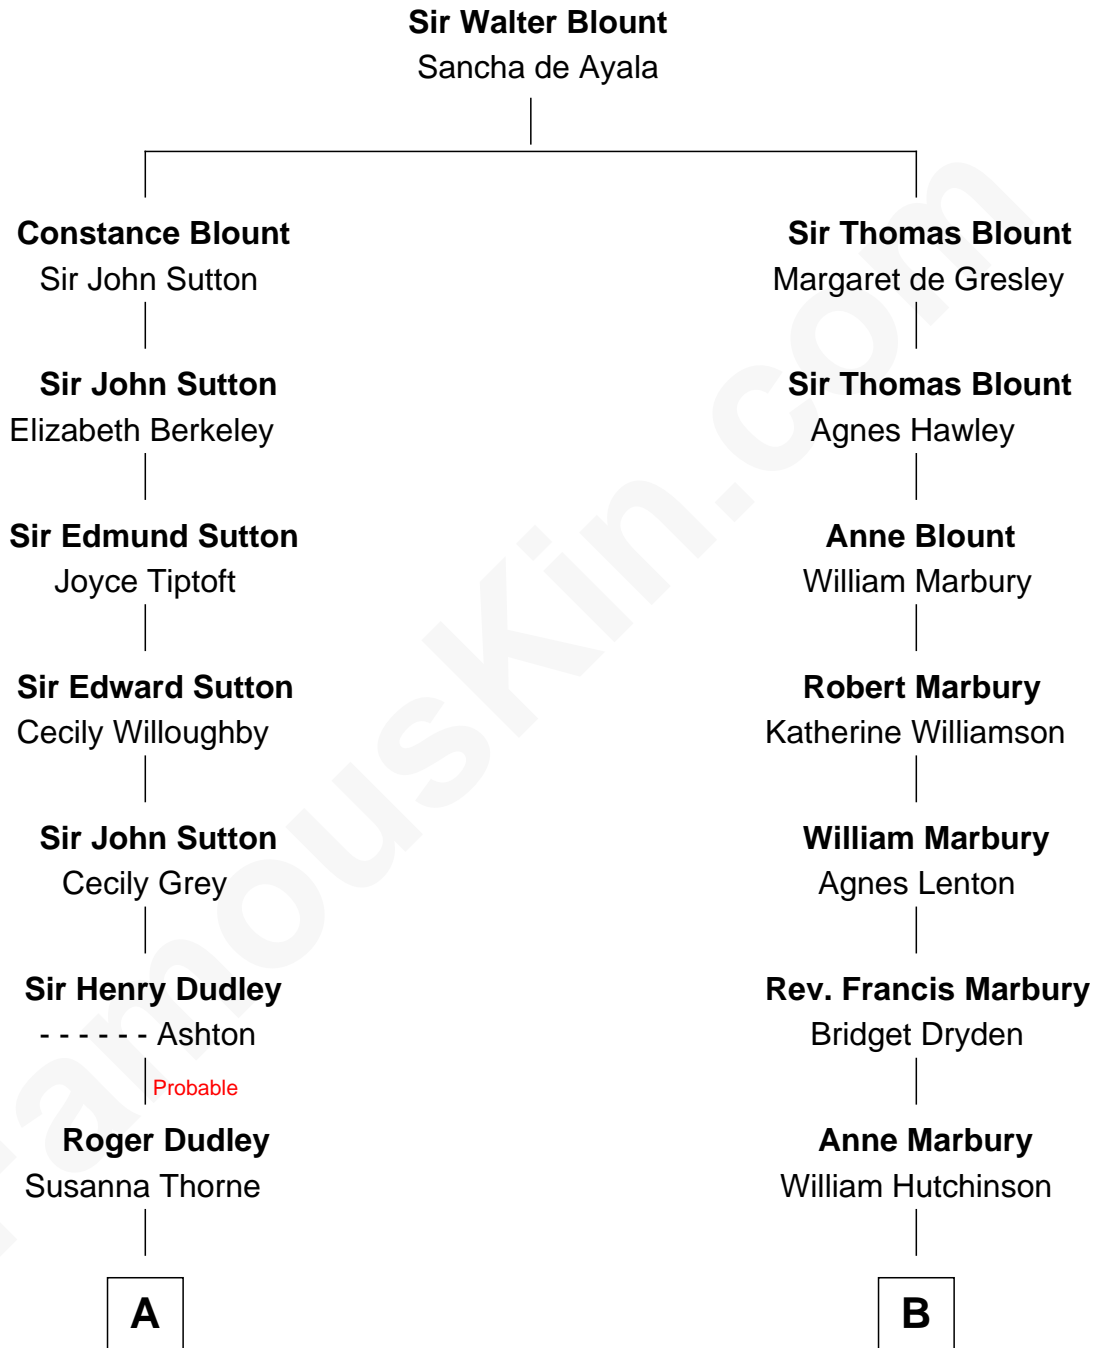

FamousKin.com
Relationship Chart of
Christopher Reeve
Movie Actor

17th cousin 2 times removed of
Mitt Romney
70th Governor of Massachusetts

C

Richard Henry Reeve

Anne Conrad D'Olier

Franklin D'Olier Reeve

Barbara Pitney Lamb