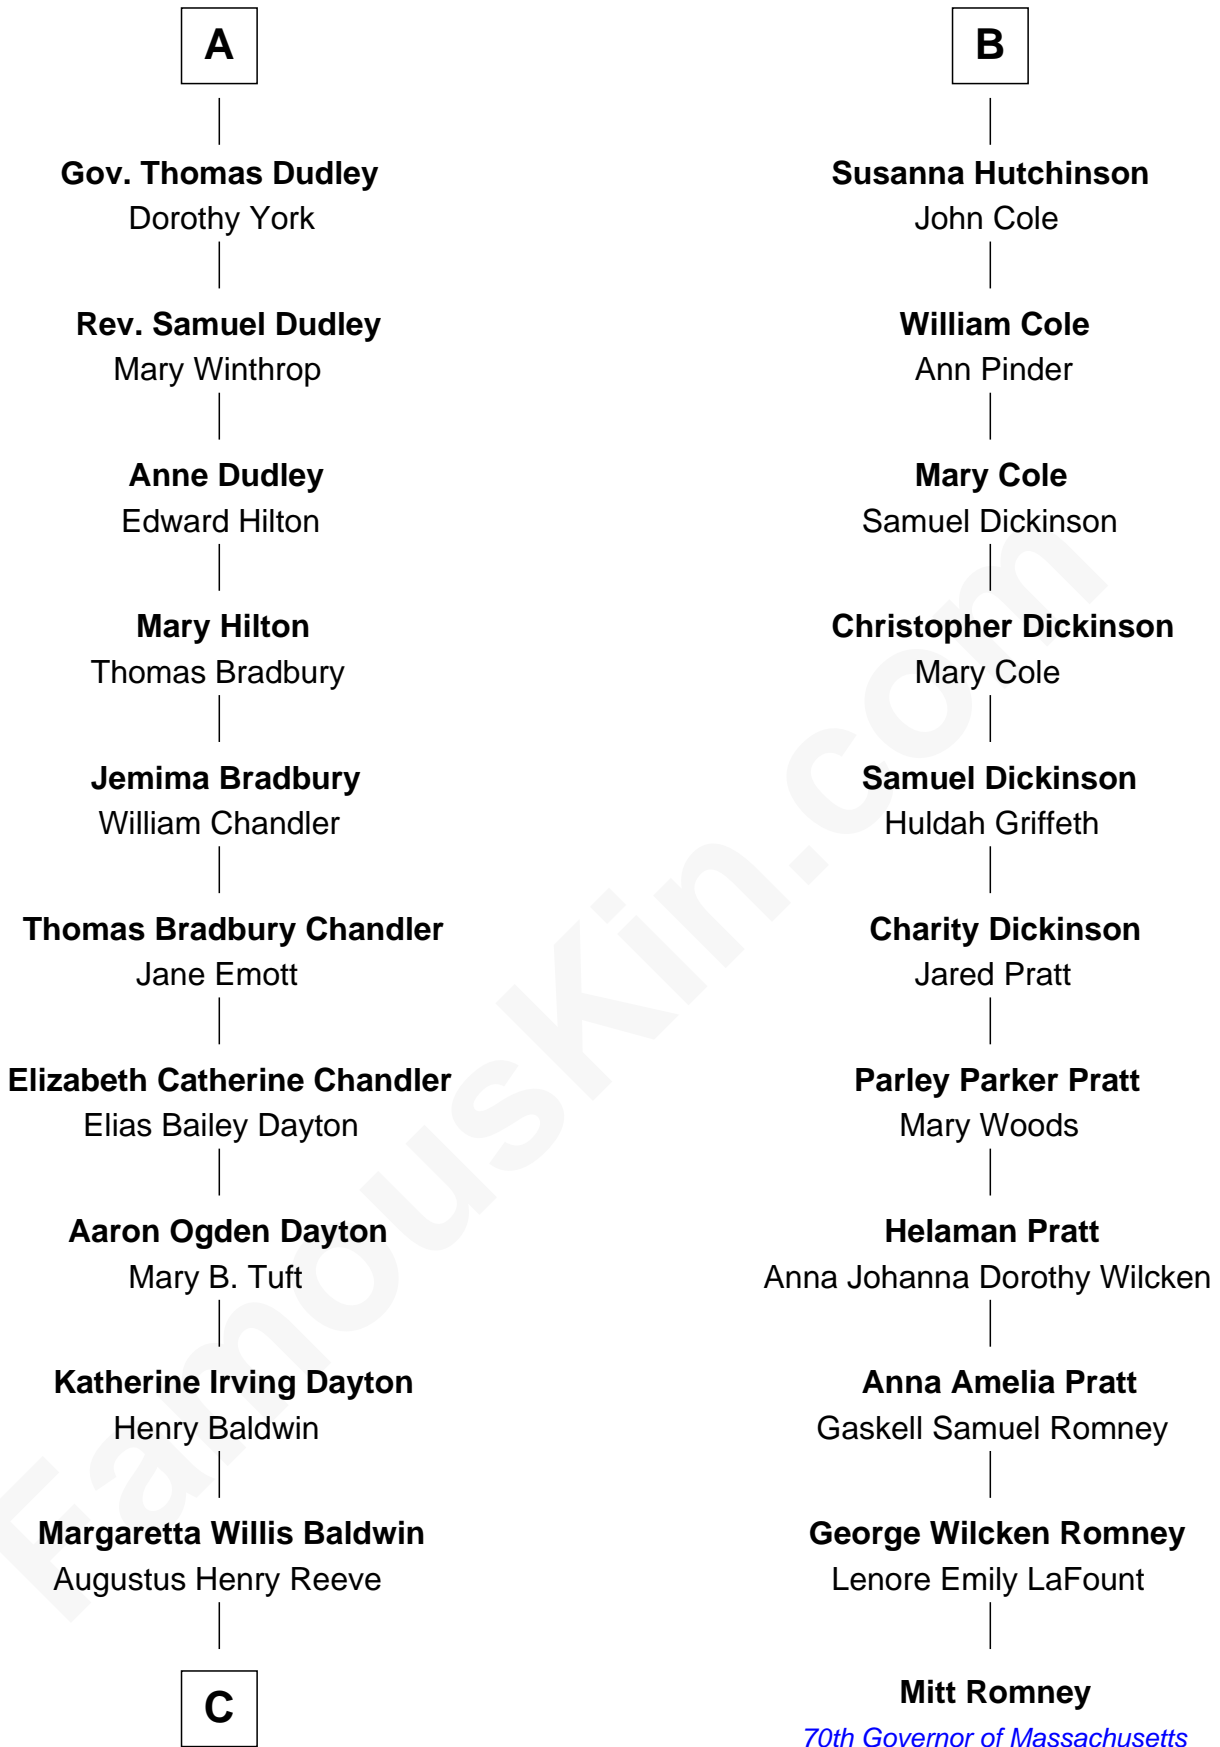

FamousKin.com
Relationship Chart of
Christopher Reeve
Movie Actor

17th cousin 2 times removed of
Mitt Romney
70th Governor of Massachusetts

C

Richard Henry Reeve

Anne Conrad D'Olier

Franklin D'Olier Reeve

Barbara Pitney Lamb