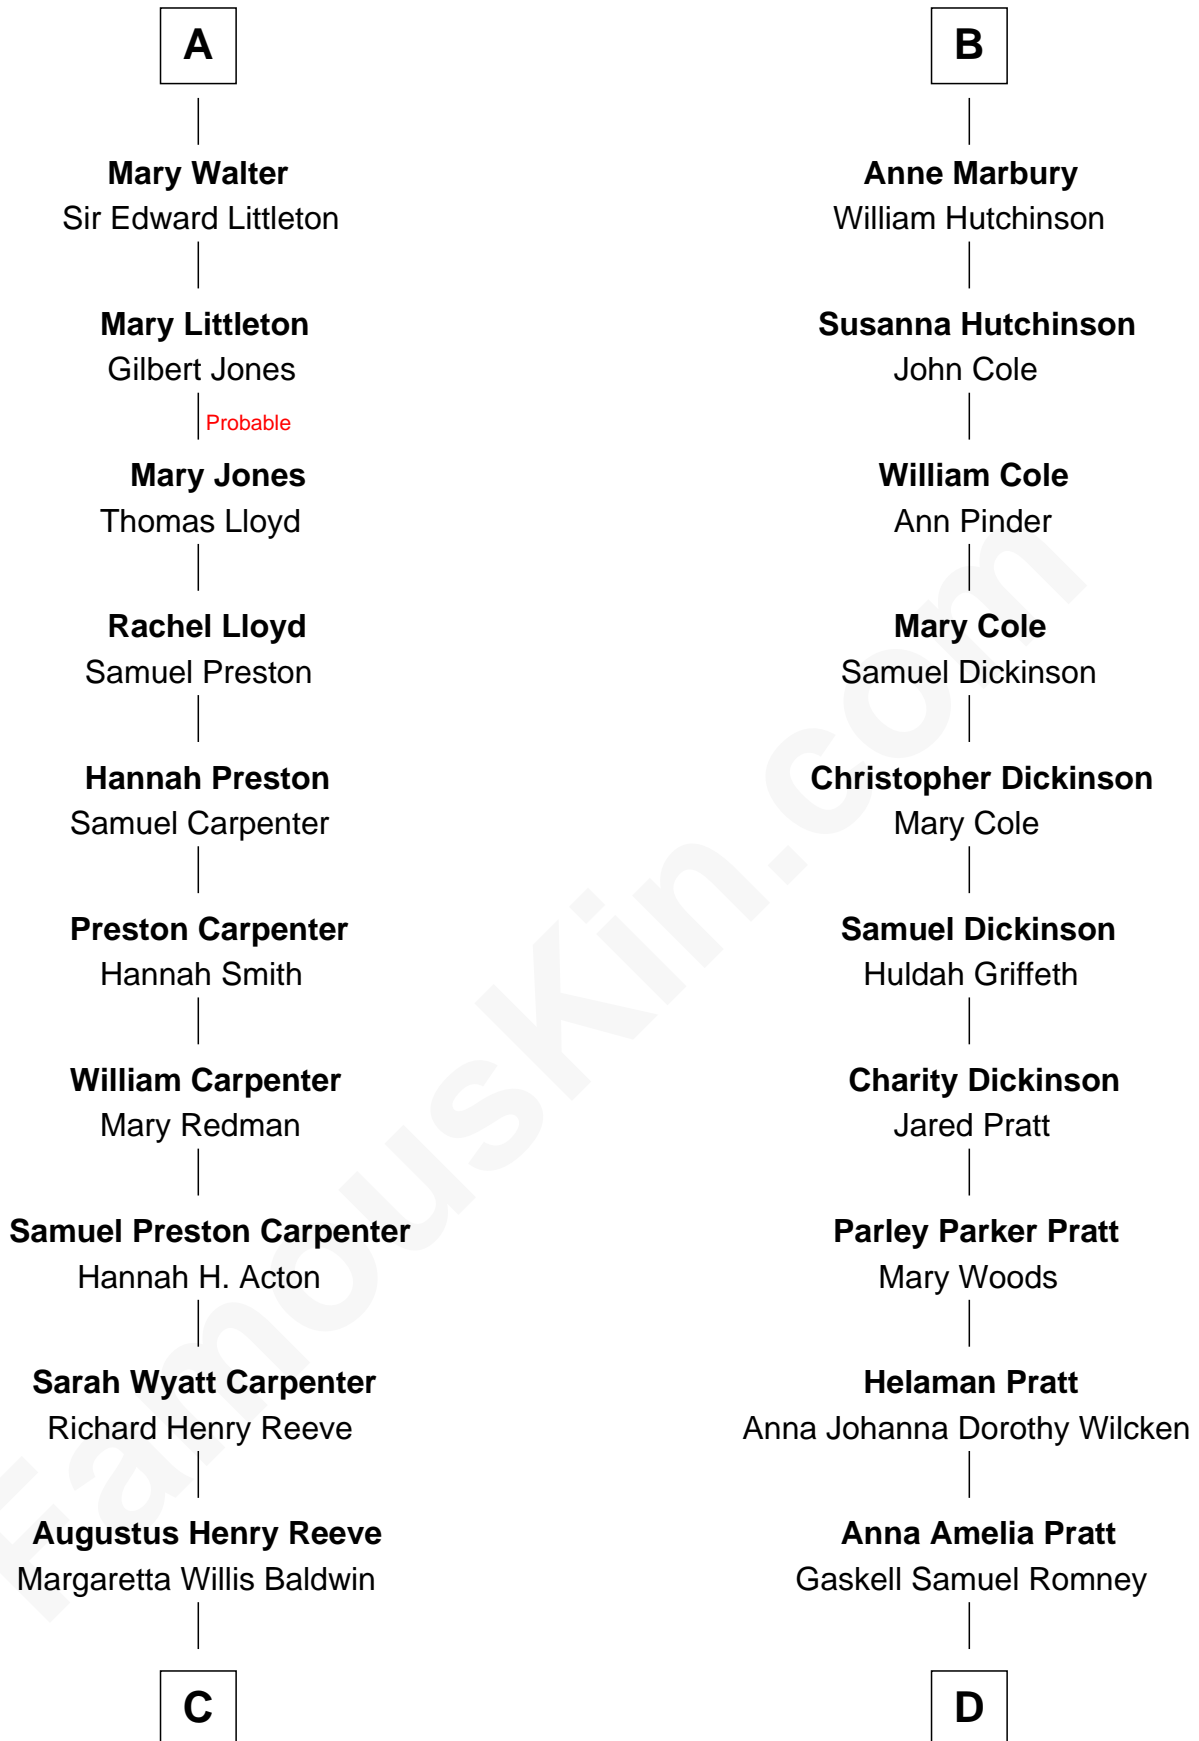

FamousKin.com
Relationship Chart of
Christopher Reeve
Movie Actor

18th cousin 1 time removed of
Mitt Romney
70th Governor of Massachusetts

C

Richard Henry Reeve
Anne Conrad D'Olier

Franklin D'Olier Reeve
Barbara Pitney Lamb

Christopher Reeve
Movie Actor

D

George Wilcken Romney
Lenore Emily LaFount

Mitt Romney
70th Governor of Massachusetts

FamousKin.com