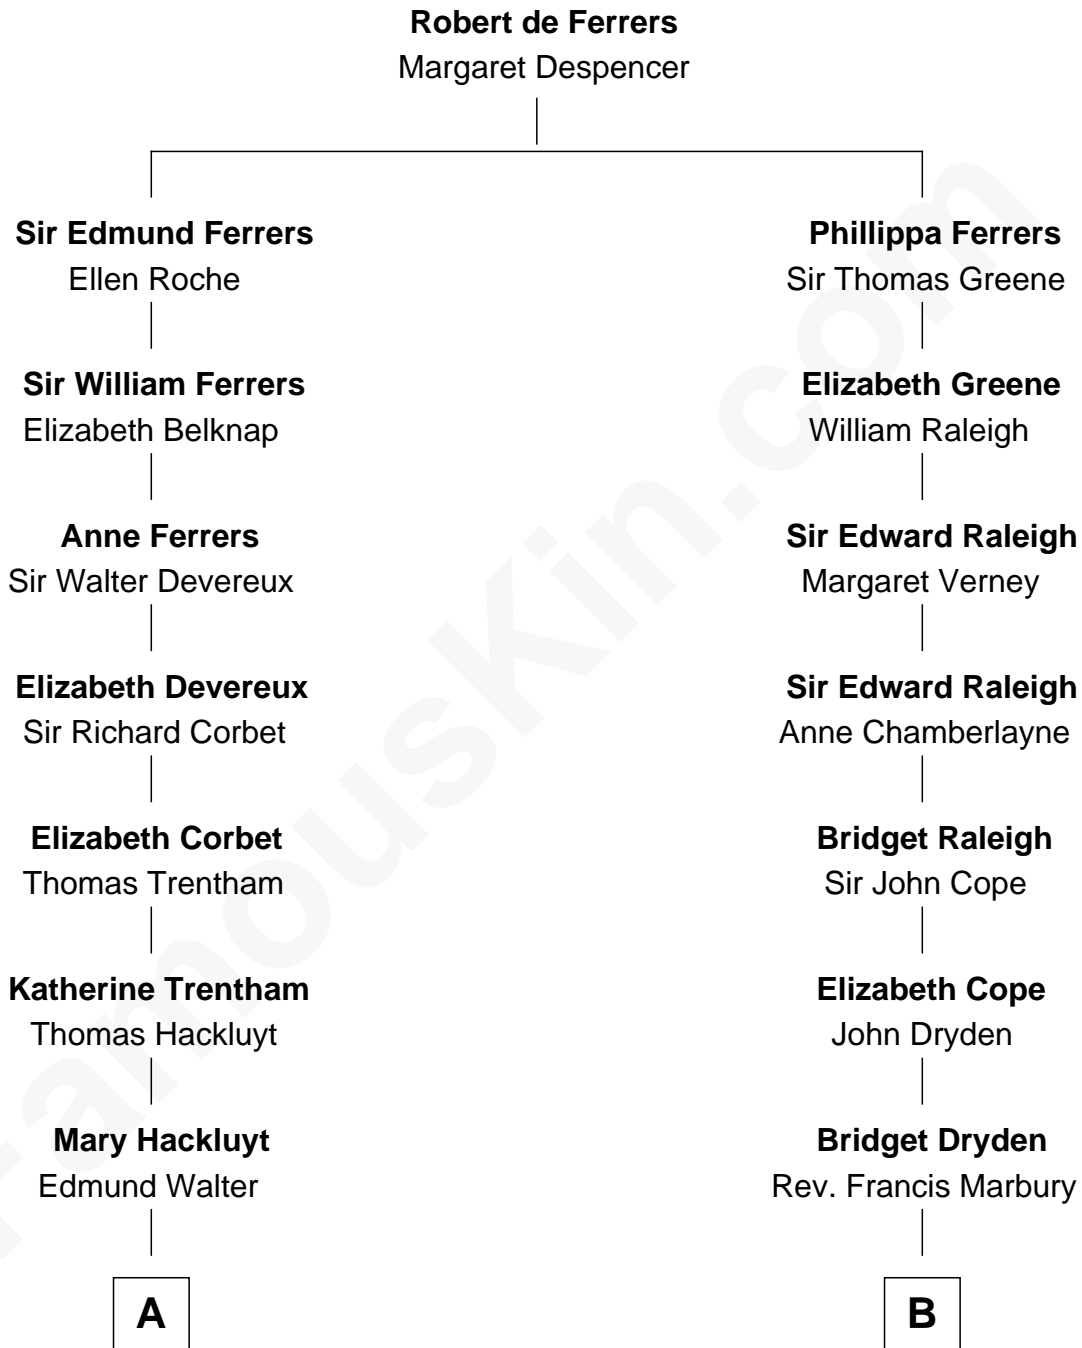

FamousKin.com
Relationship Chart of
Christopher Reeve
Movie Actor

18th cousin 1 time removed of
Mitt Romney
70th Governor of Massachusetts

C

Richard Henry Reeve
Anne Conrad D'Olier

Franklin D'Olier Reeve
Barbara Pitney Lamb

Christopher Reeve
Movie Actor

D

George Wilcken Romney
Lenore Emily LaFount

Mitt Romney
70th Governor of Massachusetts

FamousKin.com