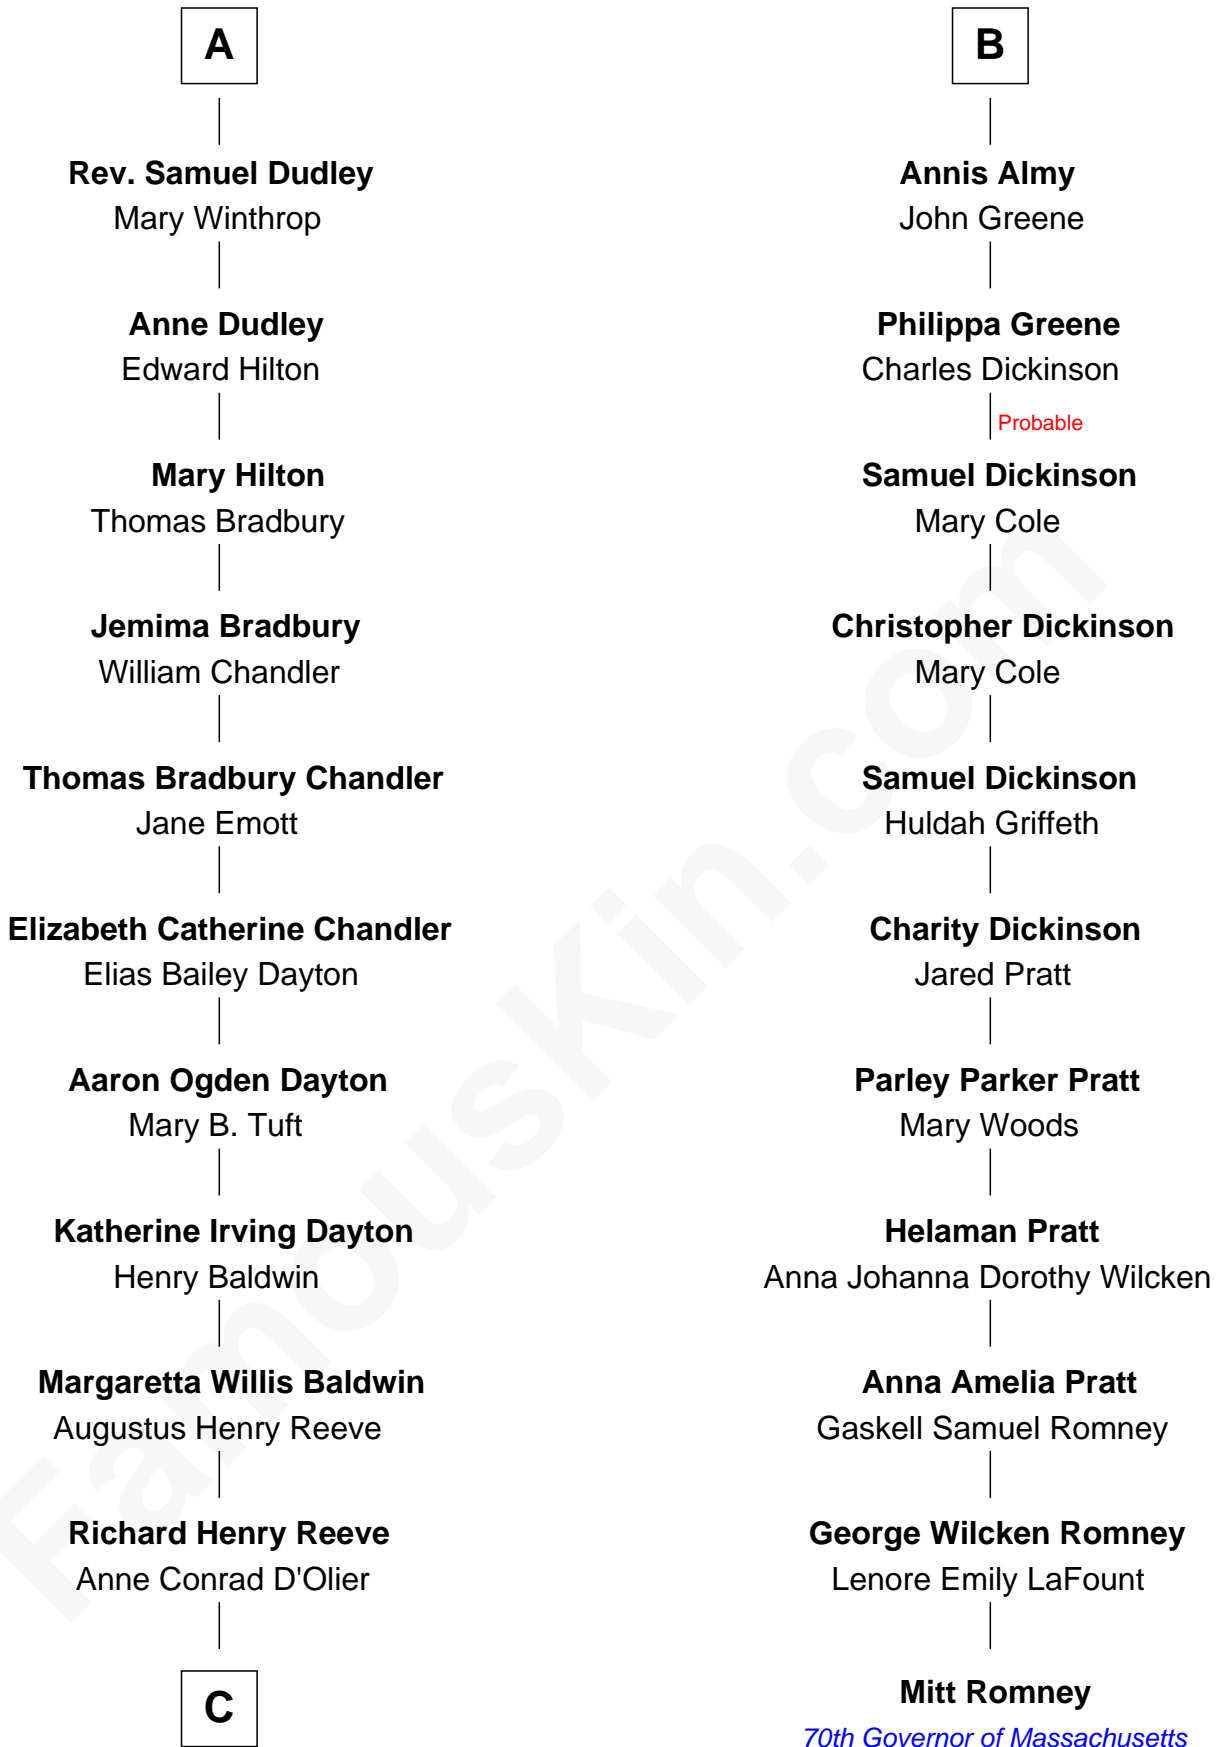

FamousKin.com
Relationship Chart of
Christopher Reeve
Movie Actor

17th cousin 1 time removed of
Mitt Romney
70th Governor of Massachusetts

C

Franklin D'Olier Reeve

Barbara Pitney Lamb

Christopher Reeve

Movie Actor

FamousKin.com