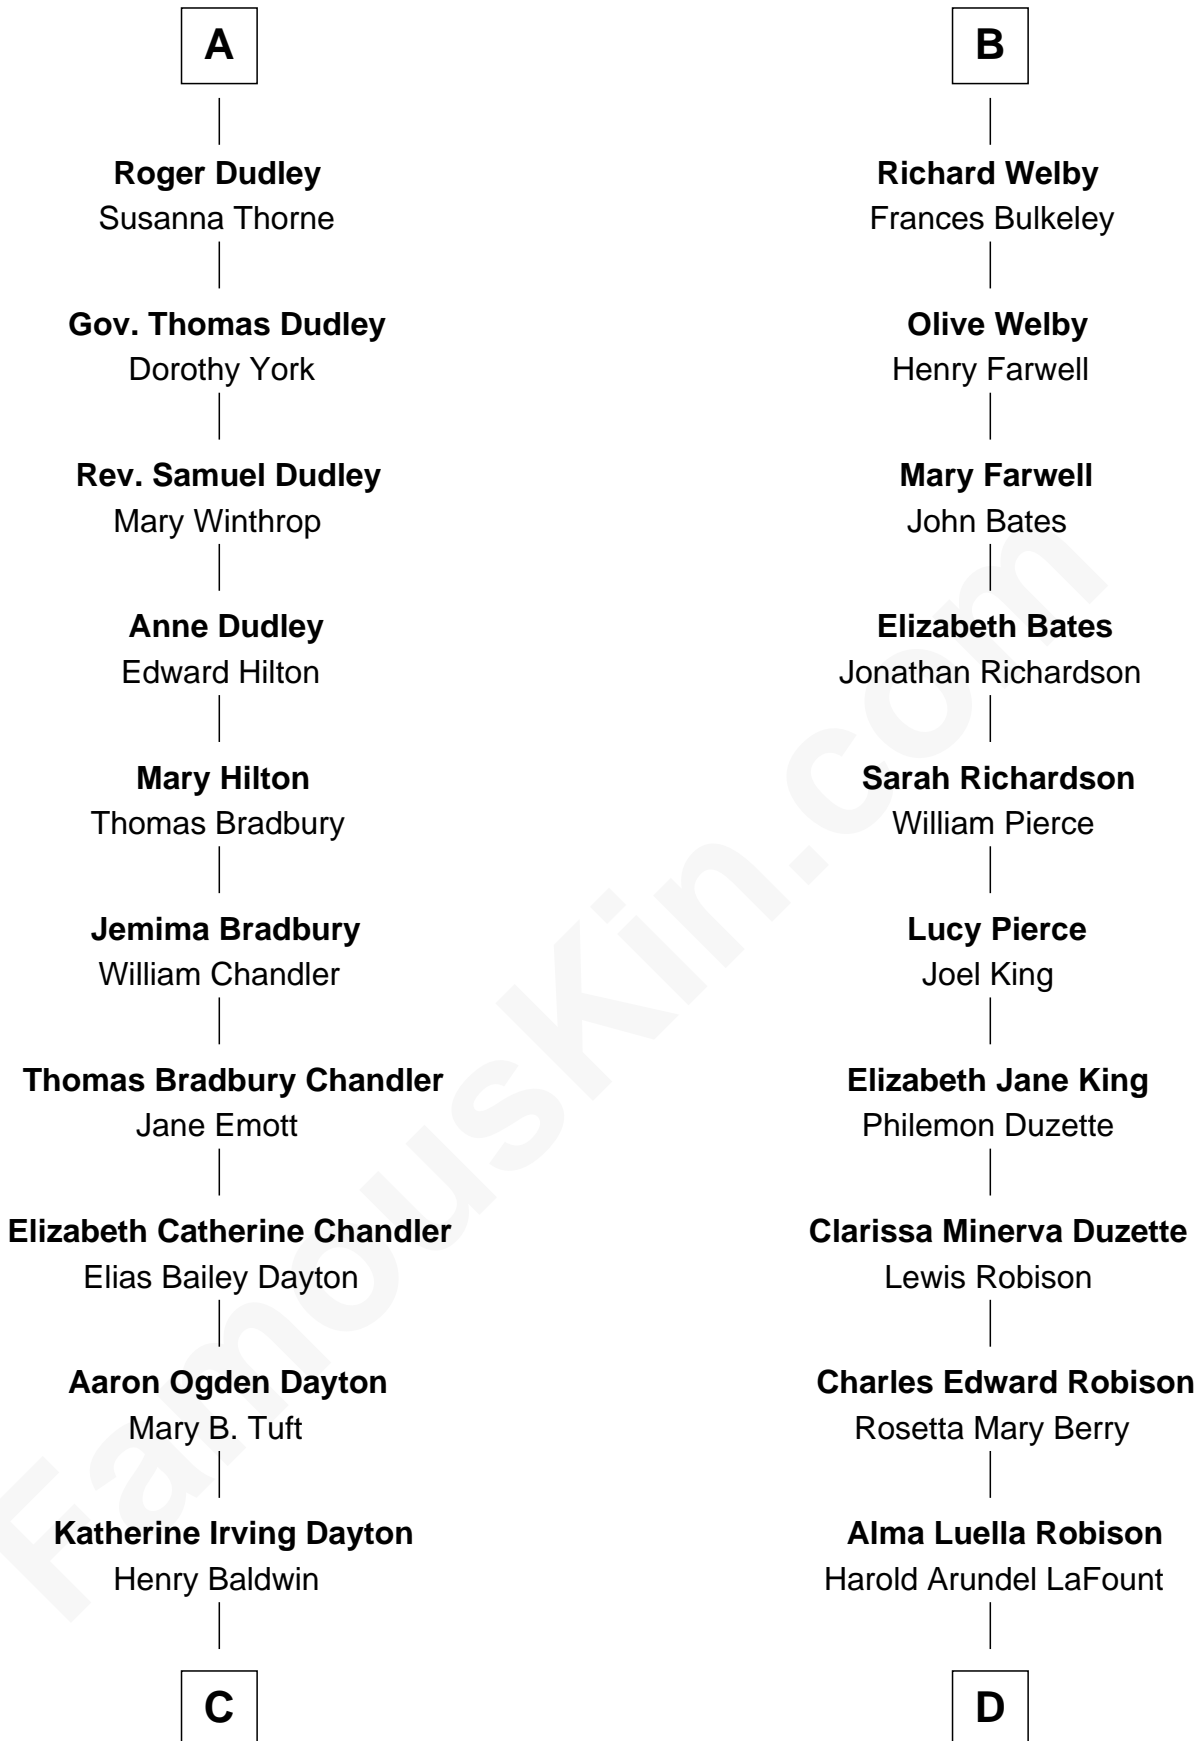

FamousKin.com
Relationship Chart of
Christopher Reeve
Movie Actor

18th cousin 2 times removed of
Mitt Romney
70th Governor of Massachusetts

C

Margaretta Willis Baldwin

Augustus Henry Reeve

Richard Henry Reeve

Anne Conrad D'Olier

Franklin D'Olier Reeve

Barbara Pitney Lamb

Christopher Reeve

Movie Actor

D

Lenore Emily LaFount

George Wilcken Romney