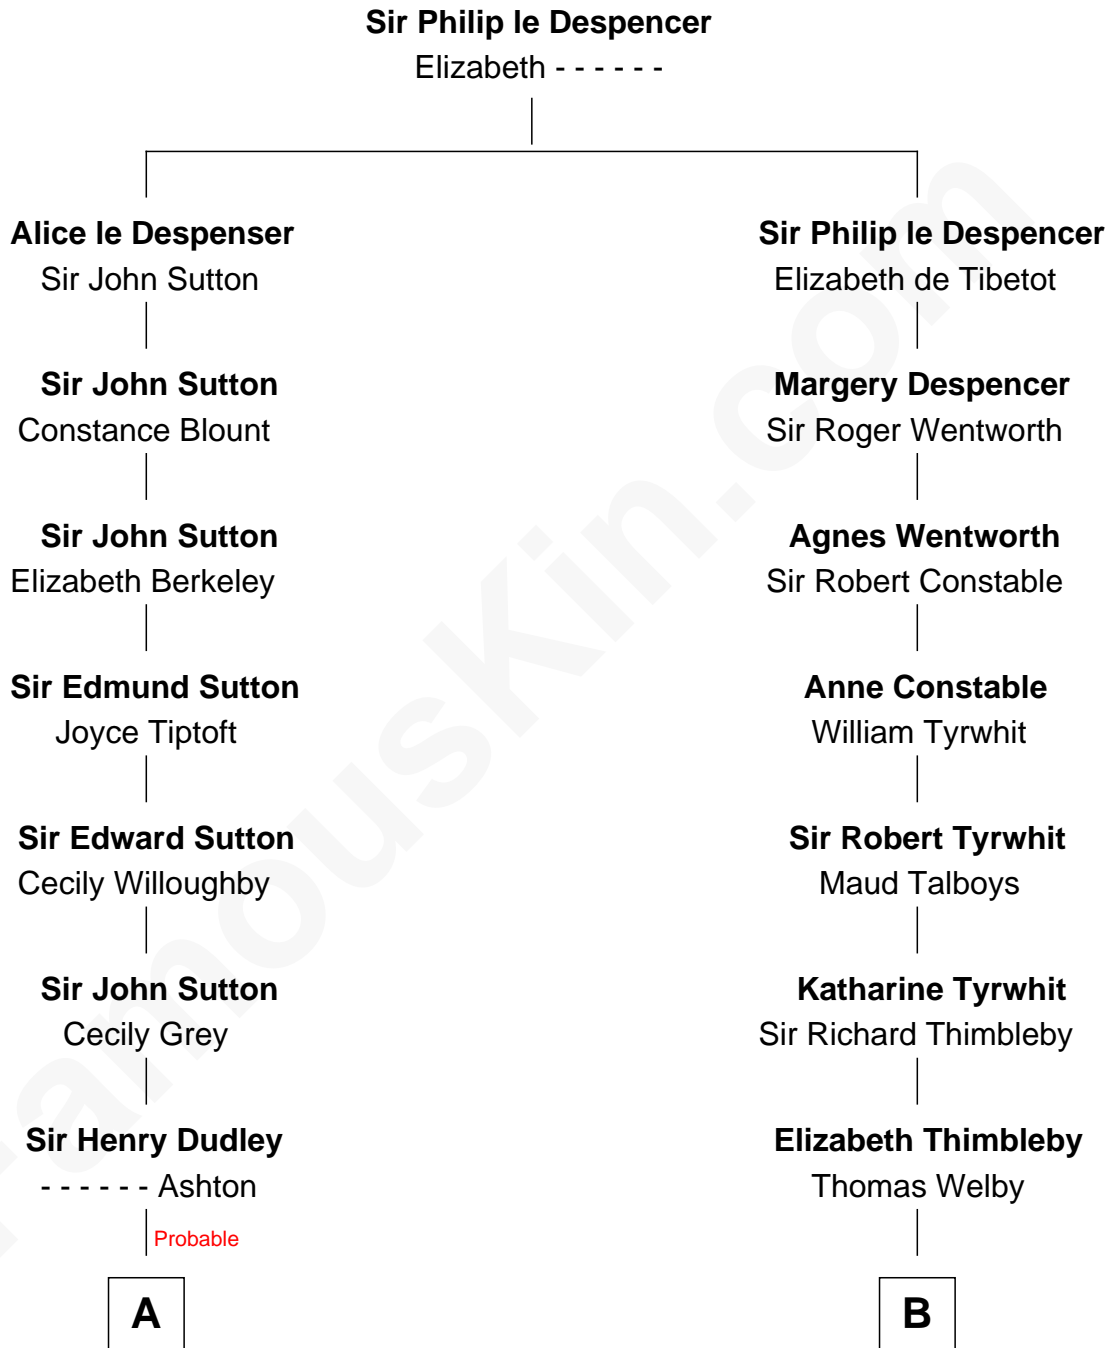

FamousKin.com
Relationship Chart of
Christopher Reeve
Movie Actor

18th cousin 2 times removed of
Mitt Romney
70th Governor of Massachusetts

C

Margaretta Willis Baldwin

Augustus Henry Reeve

Richard Henry Reeve