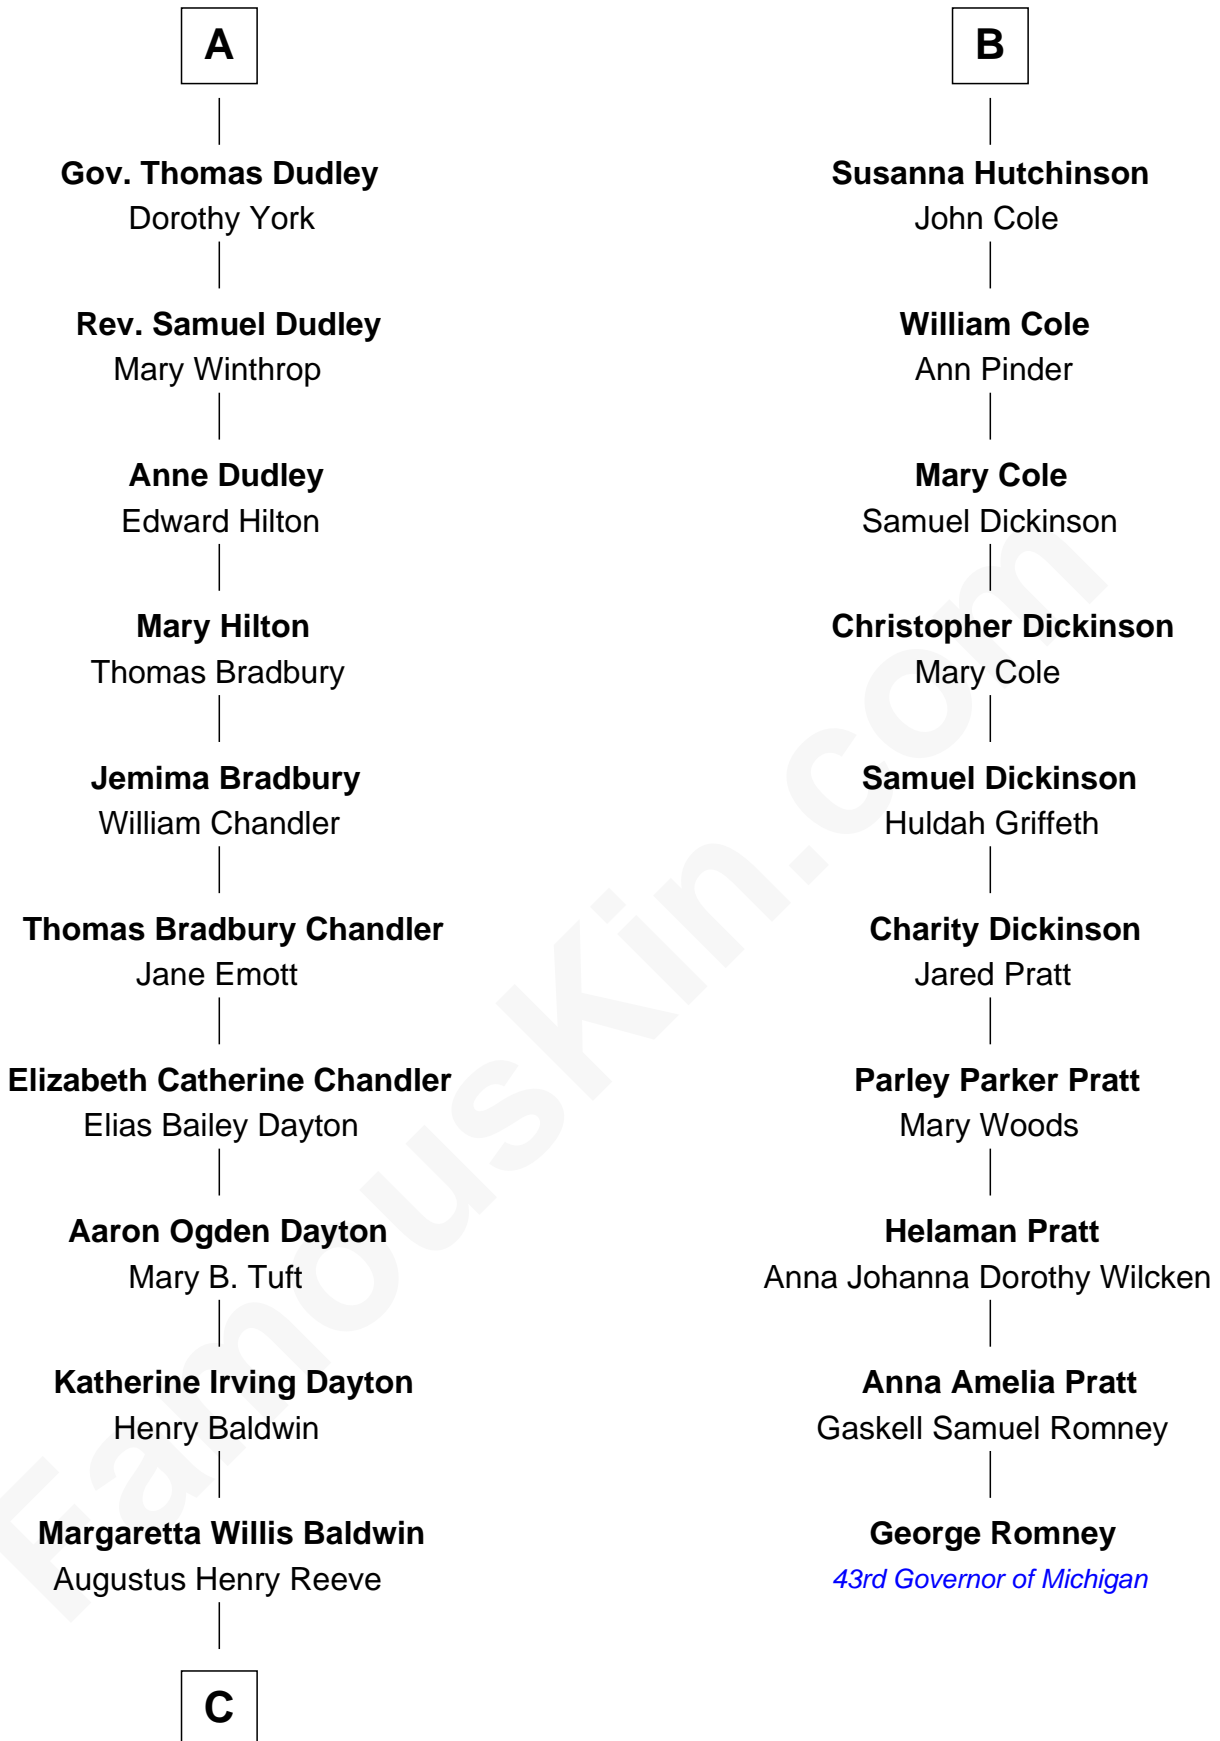

FamousKin.com
Relationship Chart of
Christopher Reeve
Movie Actor

16th cousin 3 times removed of
George Romney
43rd Governor of Michigan

C

Richard Henry Reeve

Anne Conrad D'Olier

Franklin D'Olier Reeve

Barbara Pitney Lamb