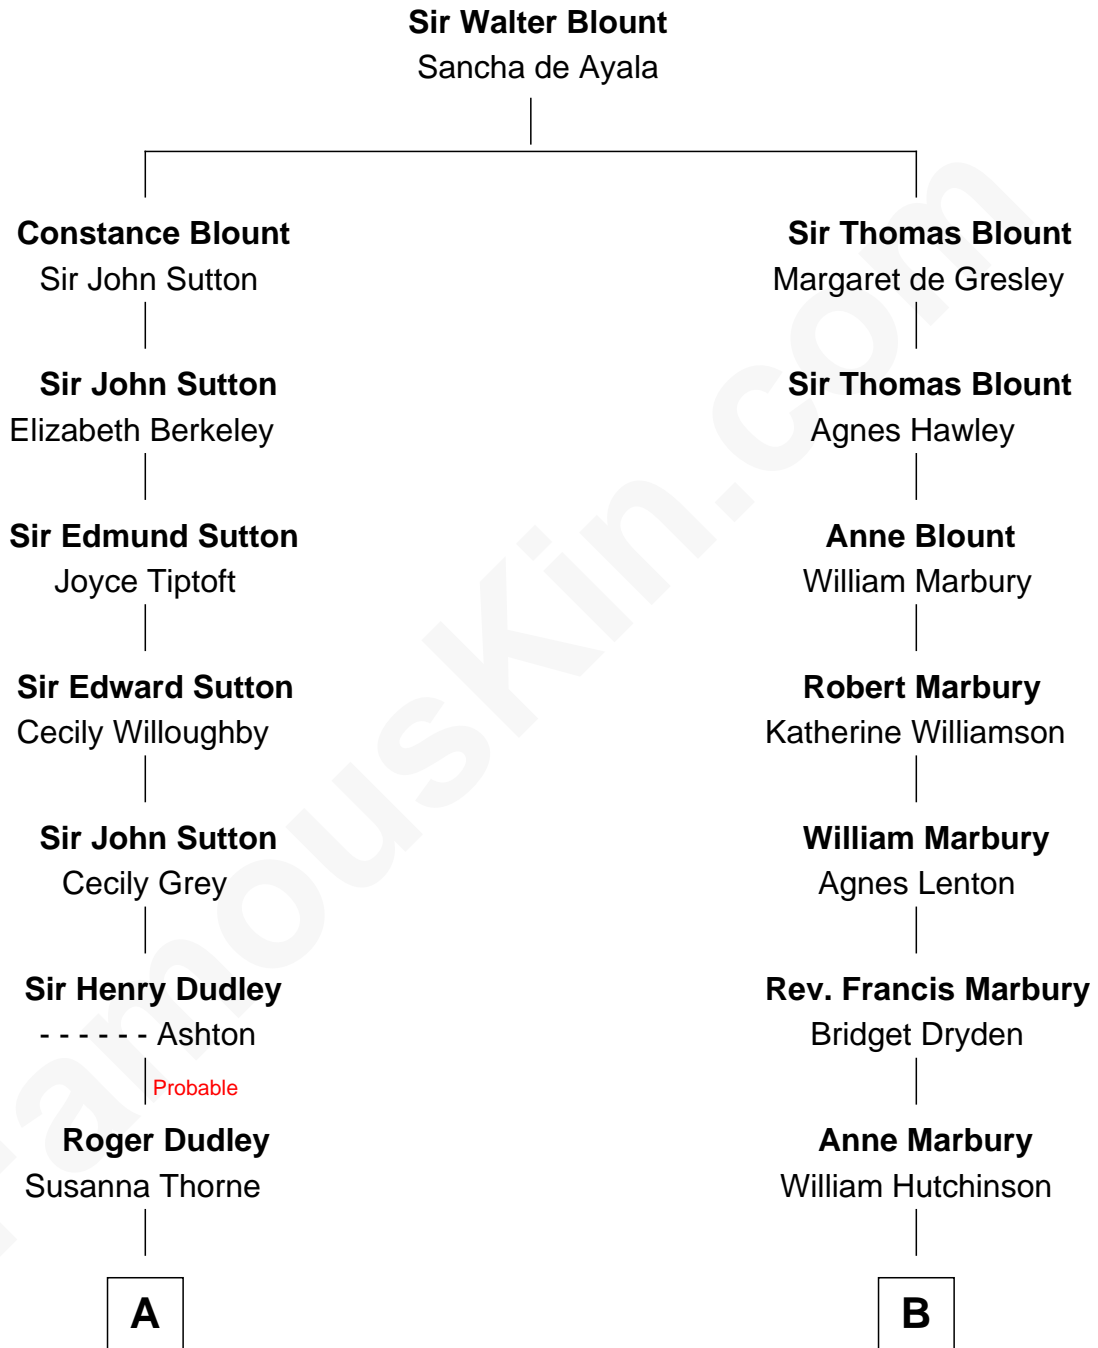

FamousKin.com
Relationship Chart of
Christopher Reeve
Movie Actor

16th cousin 3 times removed of
George Romney
43rd Governor of Michigan

C

Richard Henry Reeve

Anne Conrad D'Olier

Franklin D'Olier Reeve

Barbara Pitney Lamb