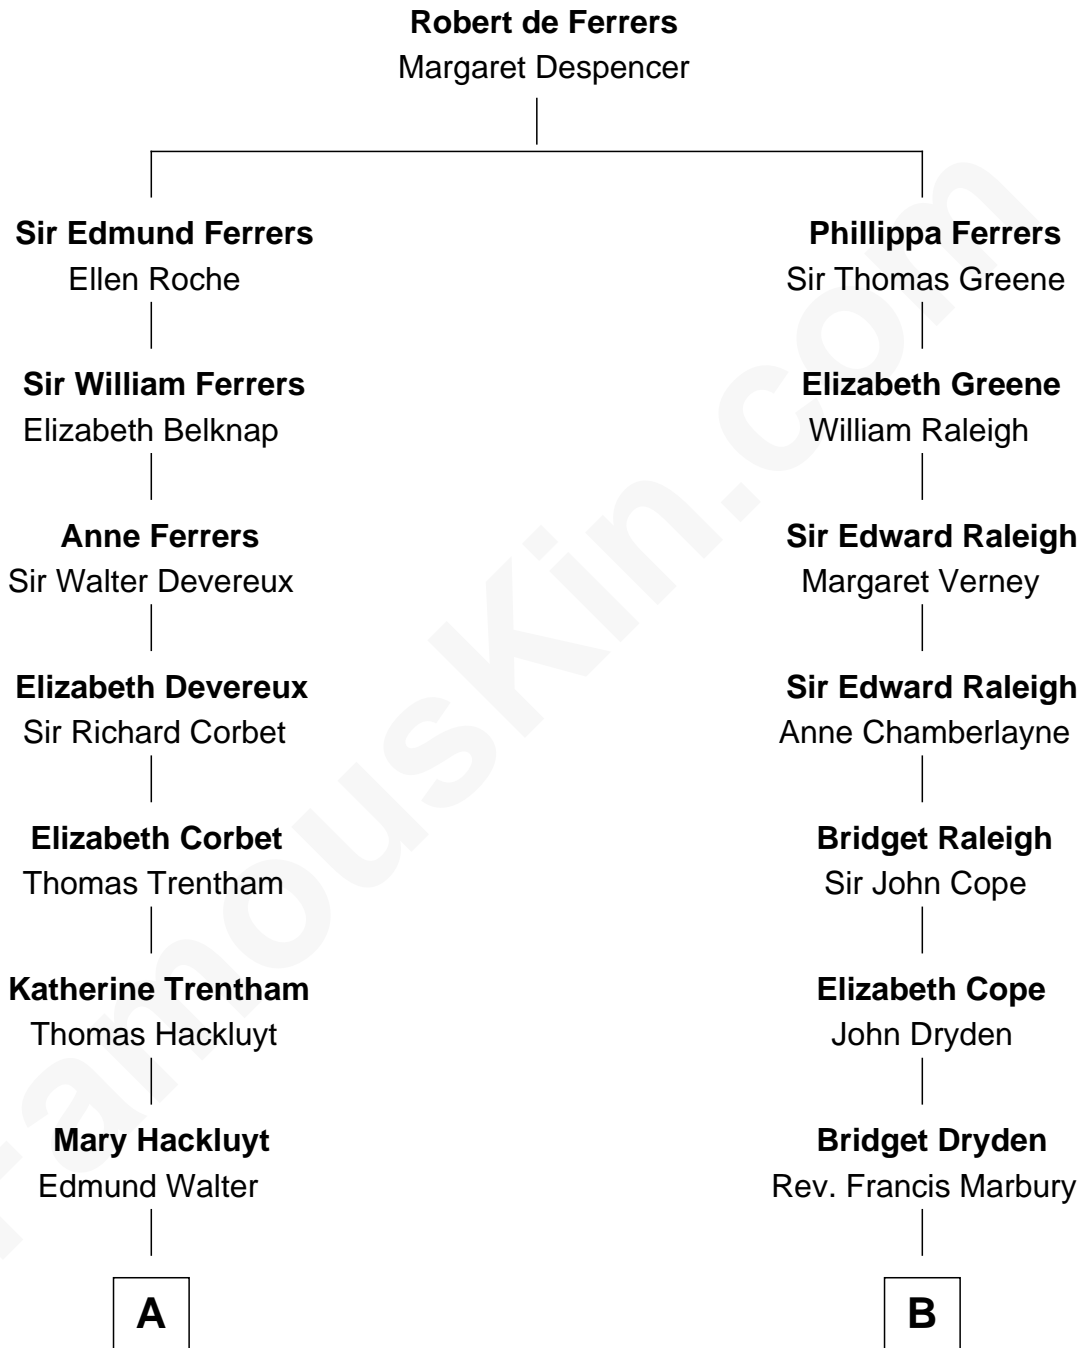

FamousKin.com
Relationship Chart of
Christopher Reeve
Movie Actor

17th cousin 2 times removed of
George Romney
43rd Governor of Michigan

C

Richard Henry Reeve

Anne Conrad D'Olier

Franklin D'Olier Reeve

Barbara Pitney Lamb