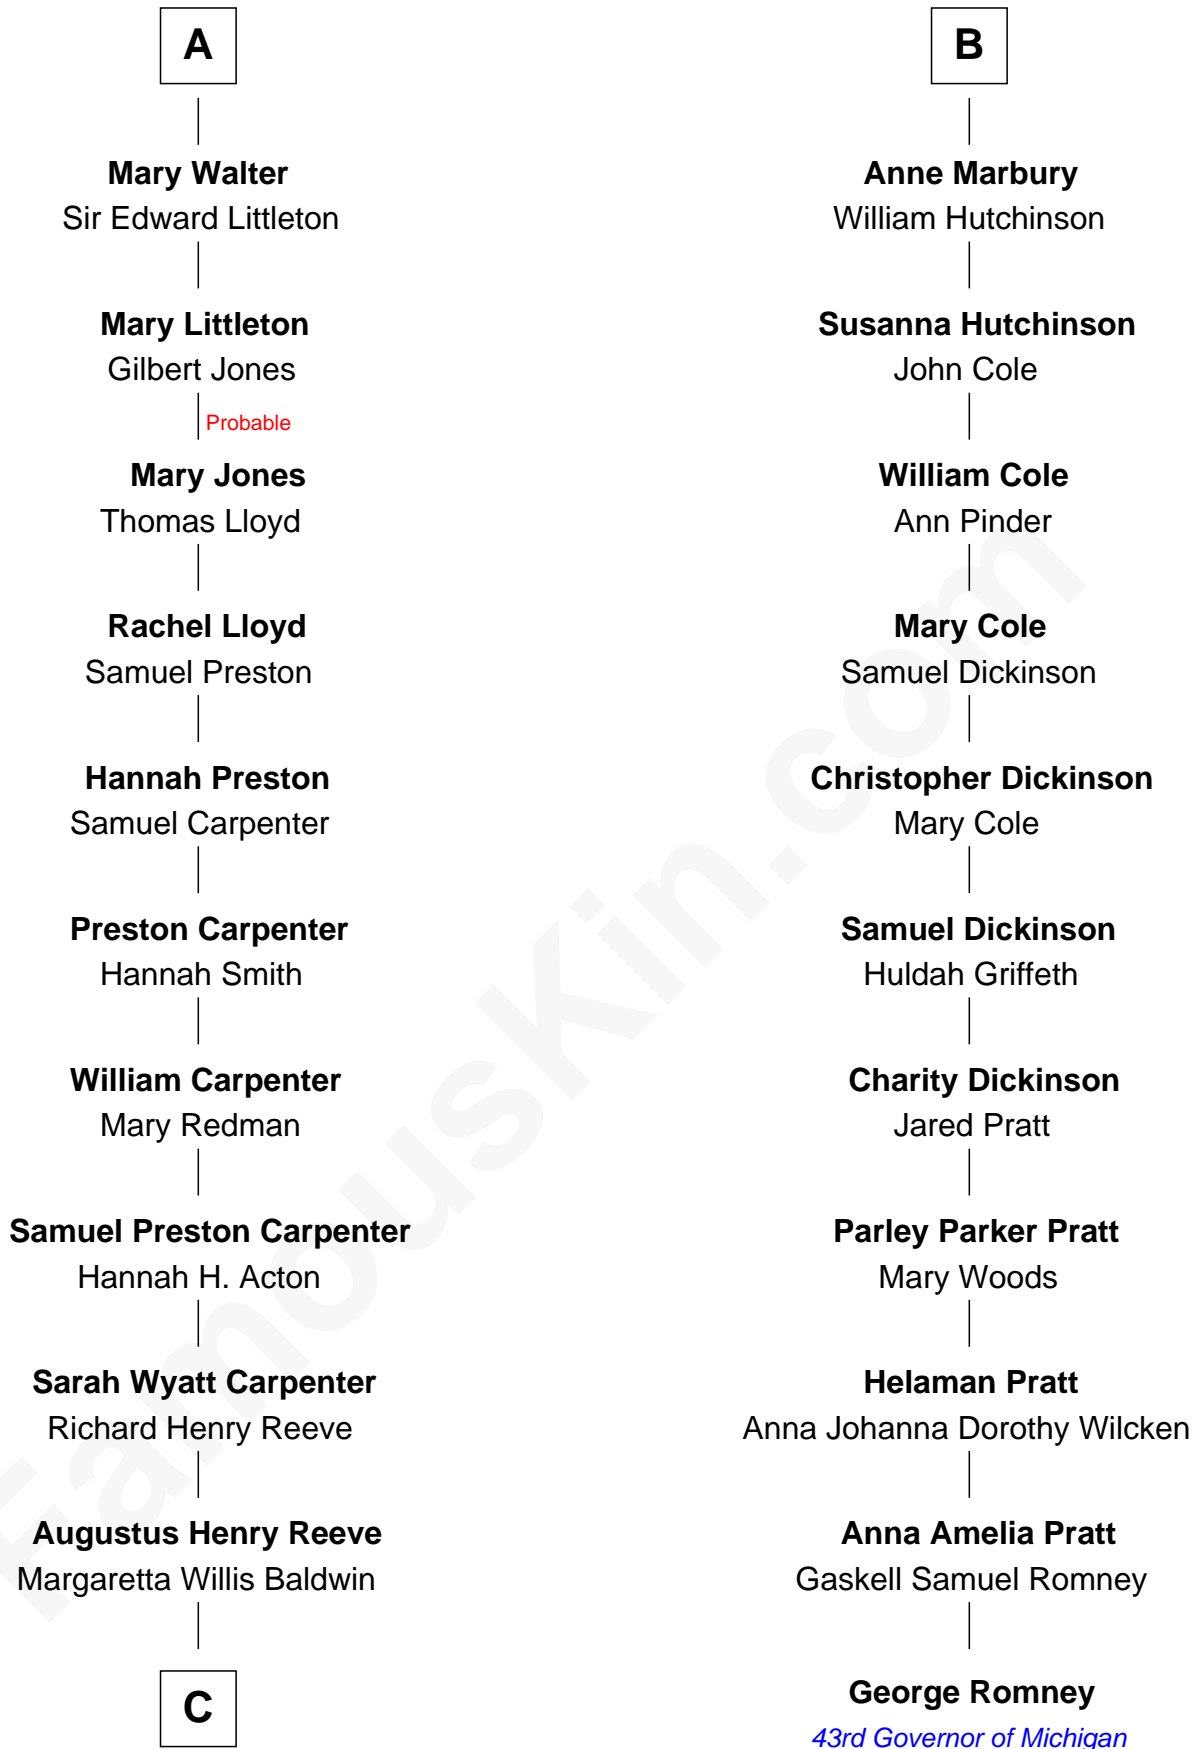

FamousKin.com
Relationship Chart of
Christopher Reeve
Movie Actor

17th cousin 2 times removed of
George Romney
43rd Governor of Michigan

C

Richard Henry Reeve

Anne Conrad D'Olier

Franklin D'Olier Reeve

Barbara Pitney Lamb