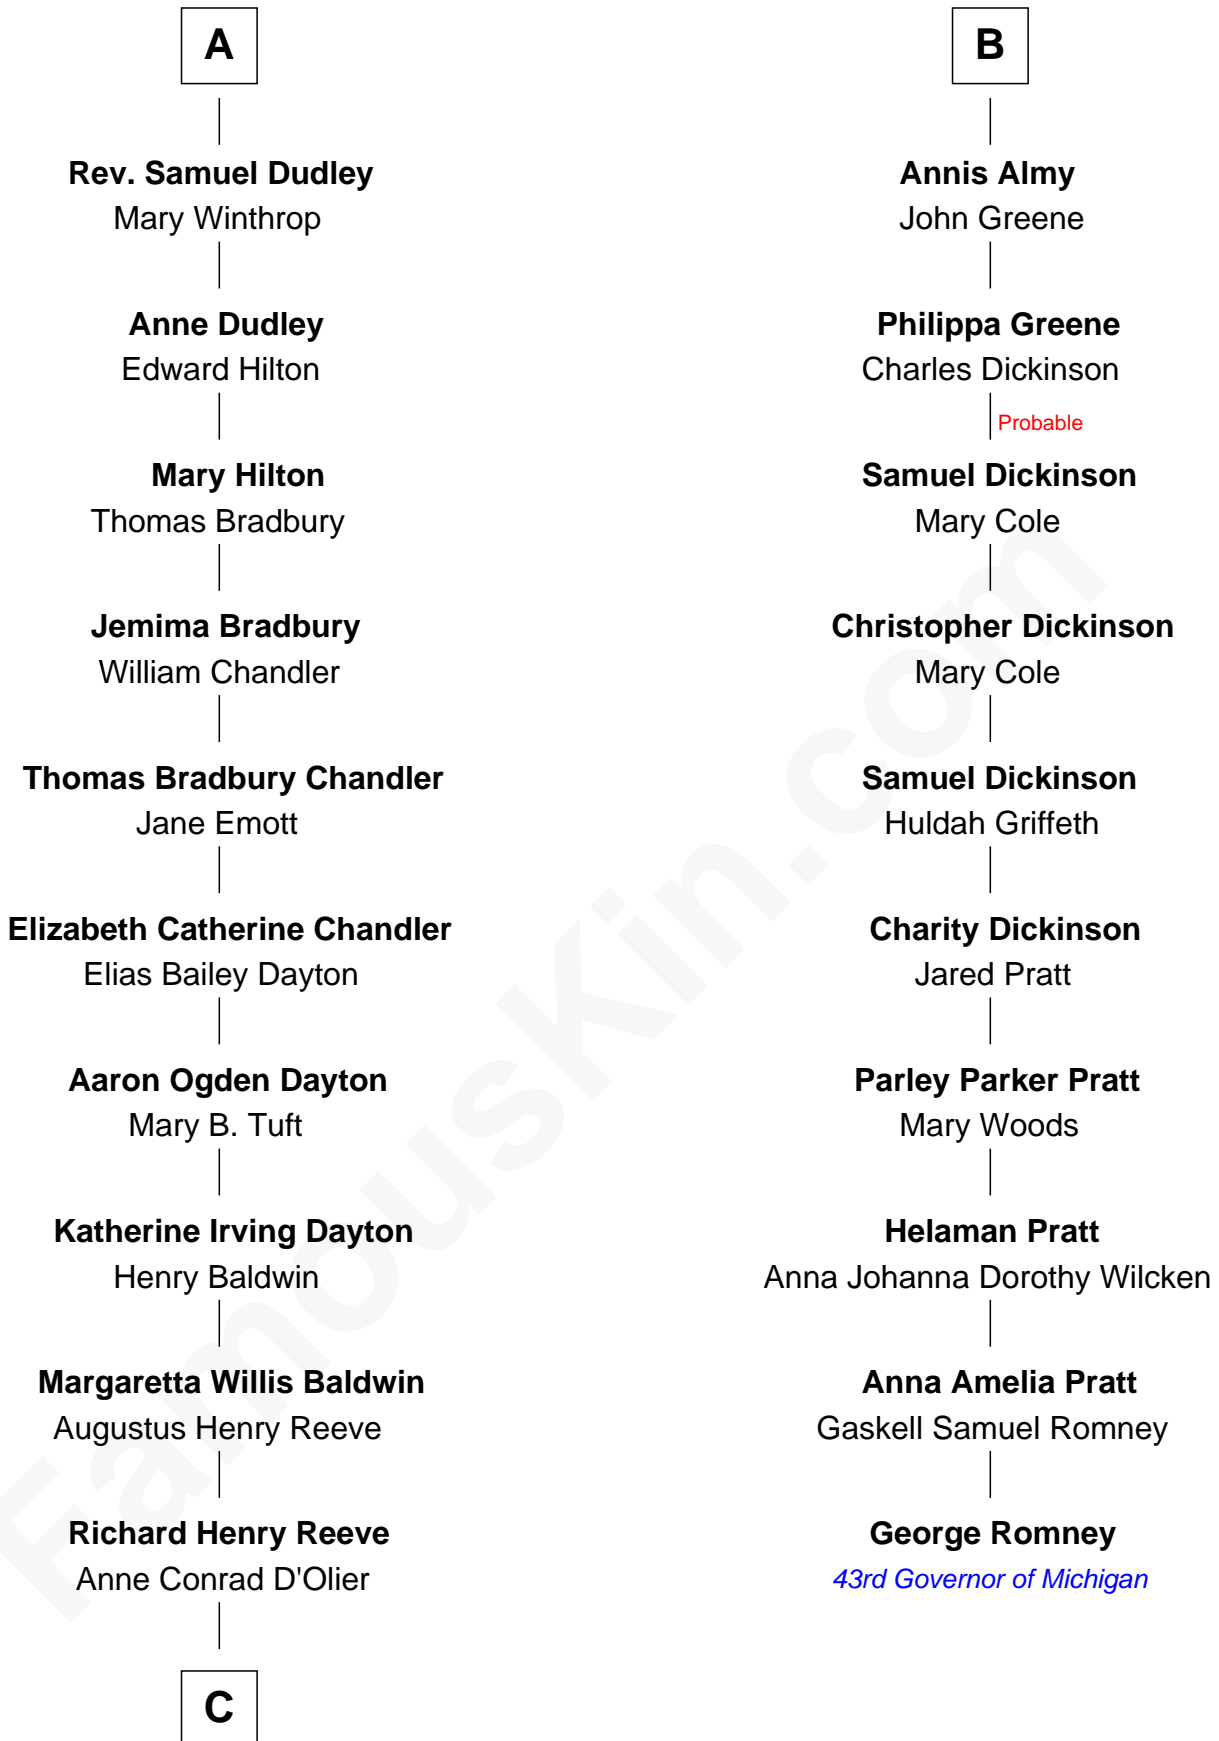

FamousKin.com
Relationship Chart of
Christopher Reeve
Movie Actor

16th cousin 2 times removed of
George Romney
43rd Governor of Michigan

C

Franklin D'Olier Reeve

Barbara Pitney Lamb

Christopher Reeve

Movie Actor

FamousKin.com