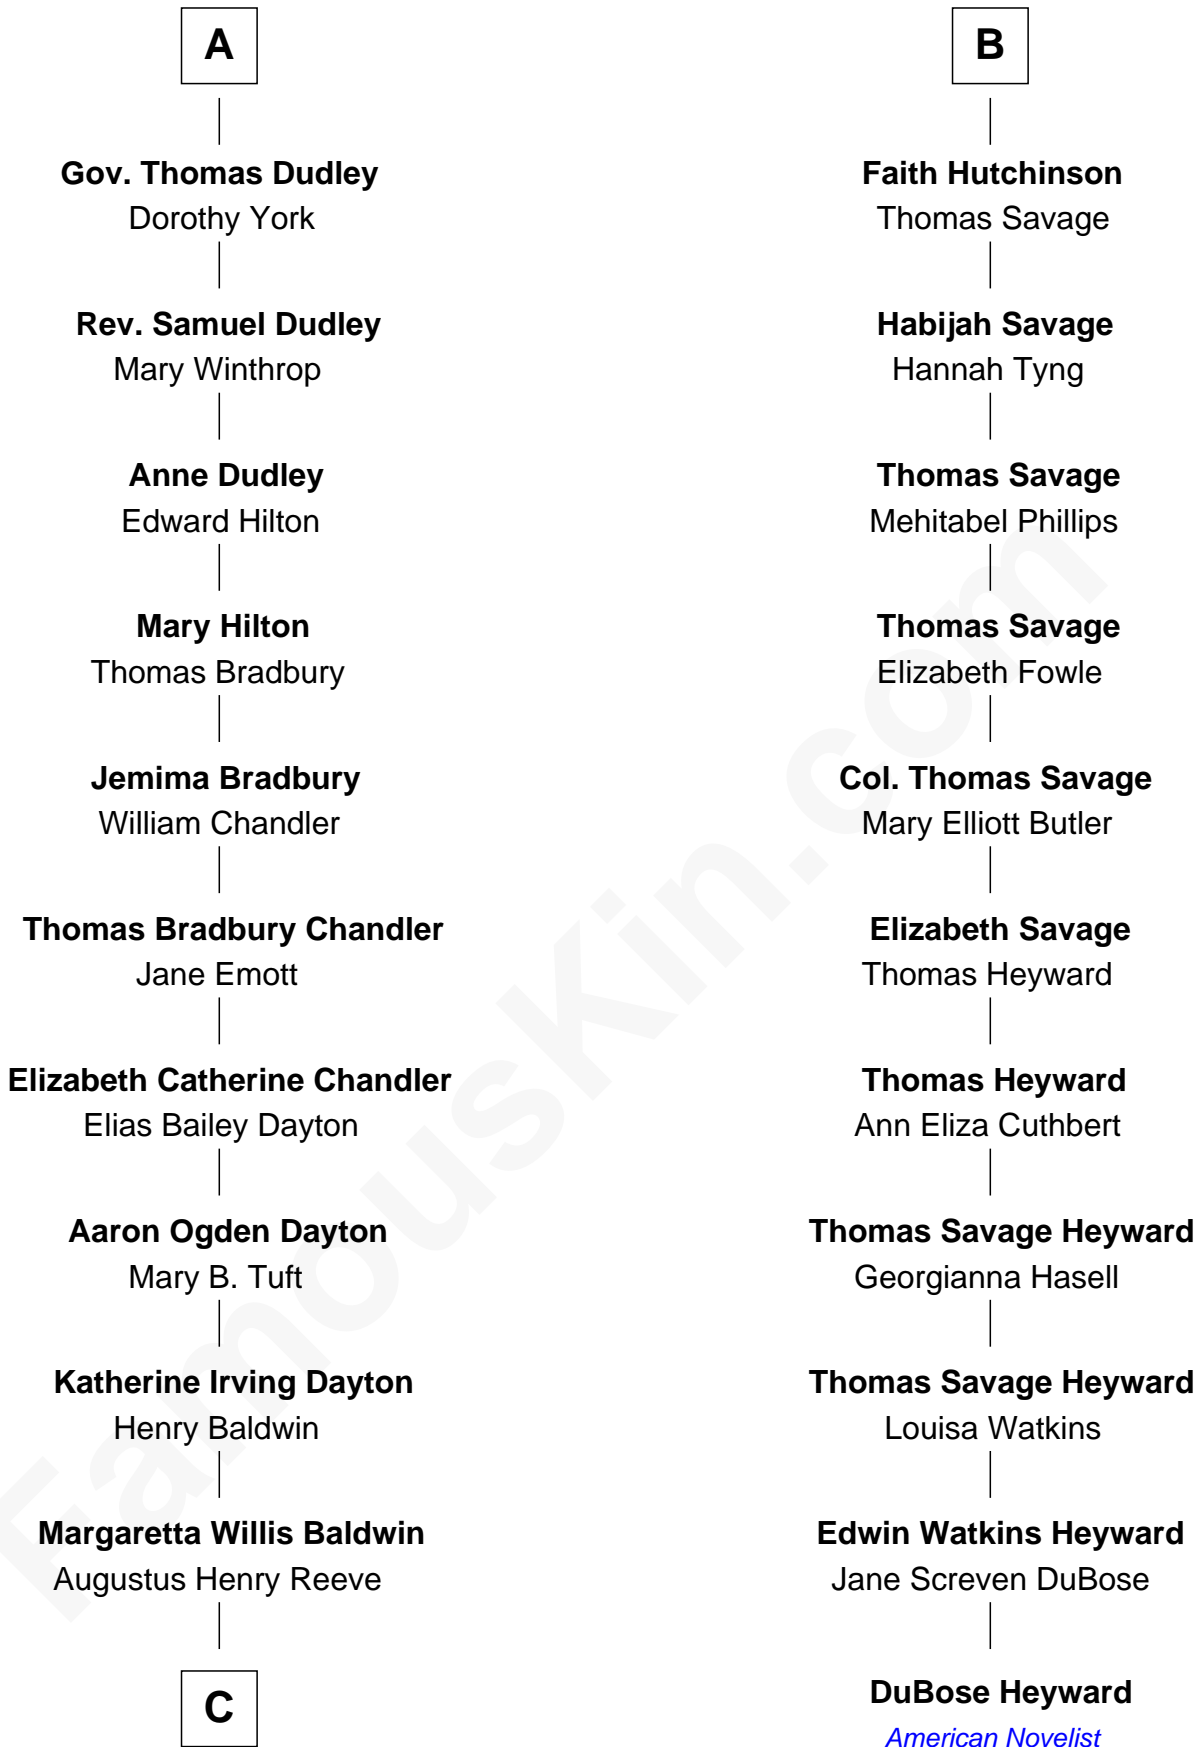

FamousKin.com
Relationship Chart of
Christopher Reeve
Movie Actor

17th cousin 2 times removed of
DuBose Heyward
Author of Porgy (Porgy & Bess)

C

Richard Henry Reeve

Anne Conrad D'Olier

Franklin D'Olier Reeve

Barbara Pitney Lamb

Christopher Reeve

Movie Actor

FamousKin.com