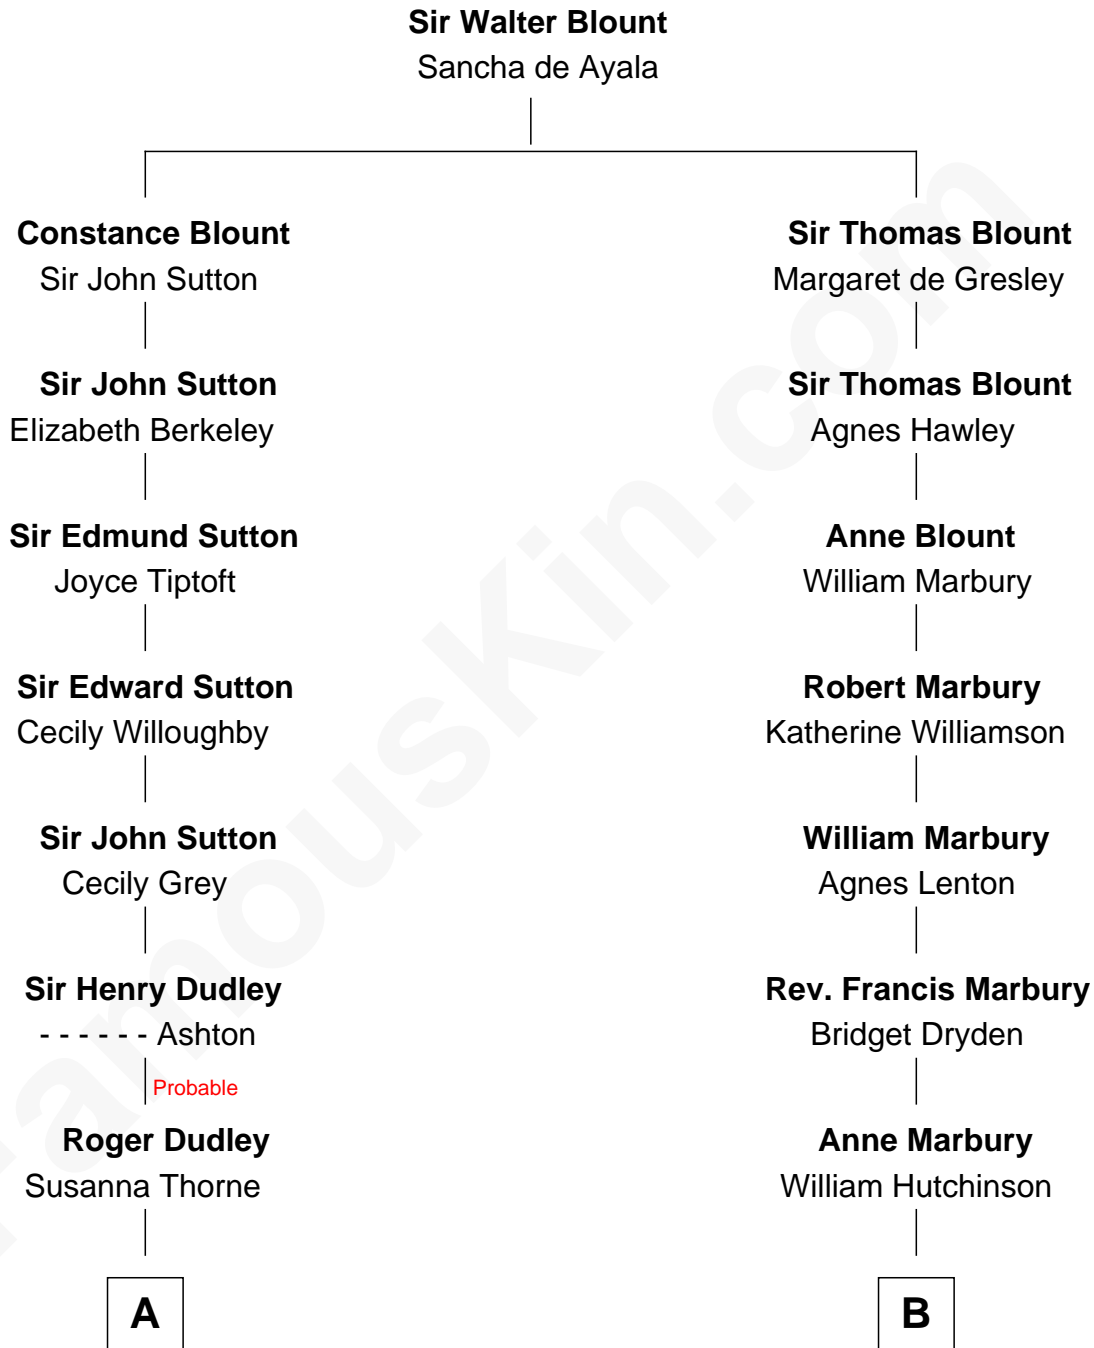

FamousKin.com
Relationship Chart of
Christopher Reeve
Movie Actor

17th cousin 2 times removed of
DuBose Heyward
Author of Porgy (Porgy & Bess)

C

Richard Henry Reeve

Anne Conrad D'Olier

Franklin D'Olier Reeve

Barbara Pitney Lamb

Christopher Reeve

Movie Actor

FamousKin.com