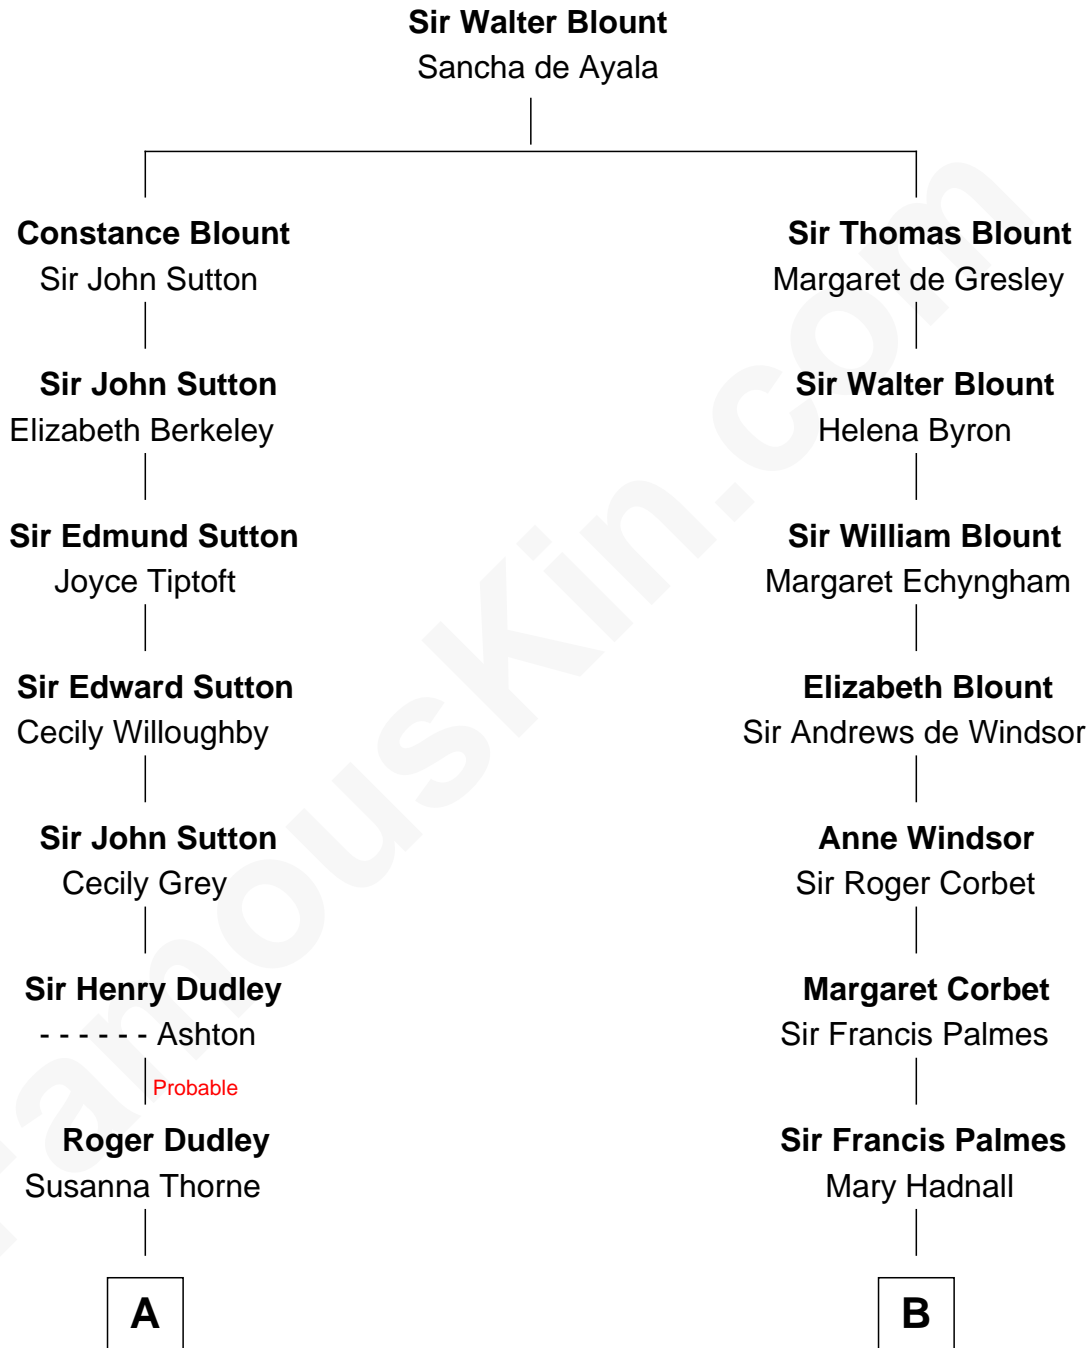

FamousKin.com
Relationship Chart of
Christopher Reeve
Movie Actor

16th cousin 3 times removed of

John D. Rockefeller
Founder of the Standard Oil Company

C

Richard Henry Reeve

Anne Conrad D'Olier

Franklin D'Olier Reeve

Barbara Pitney Lamb

Christopher Reeve

Movie Actor