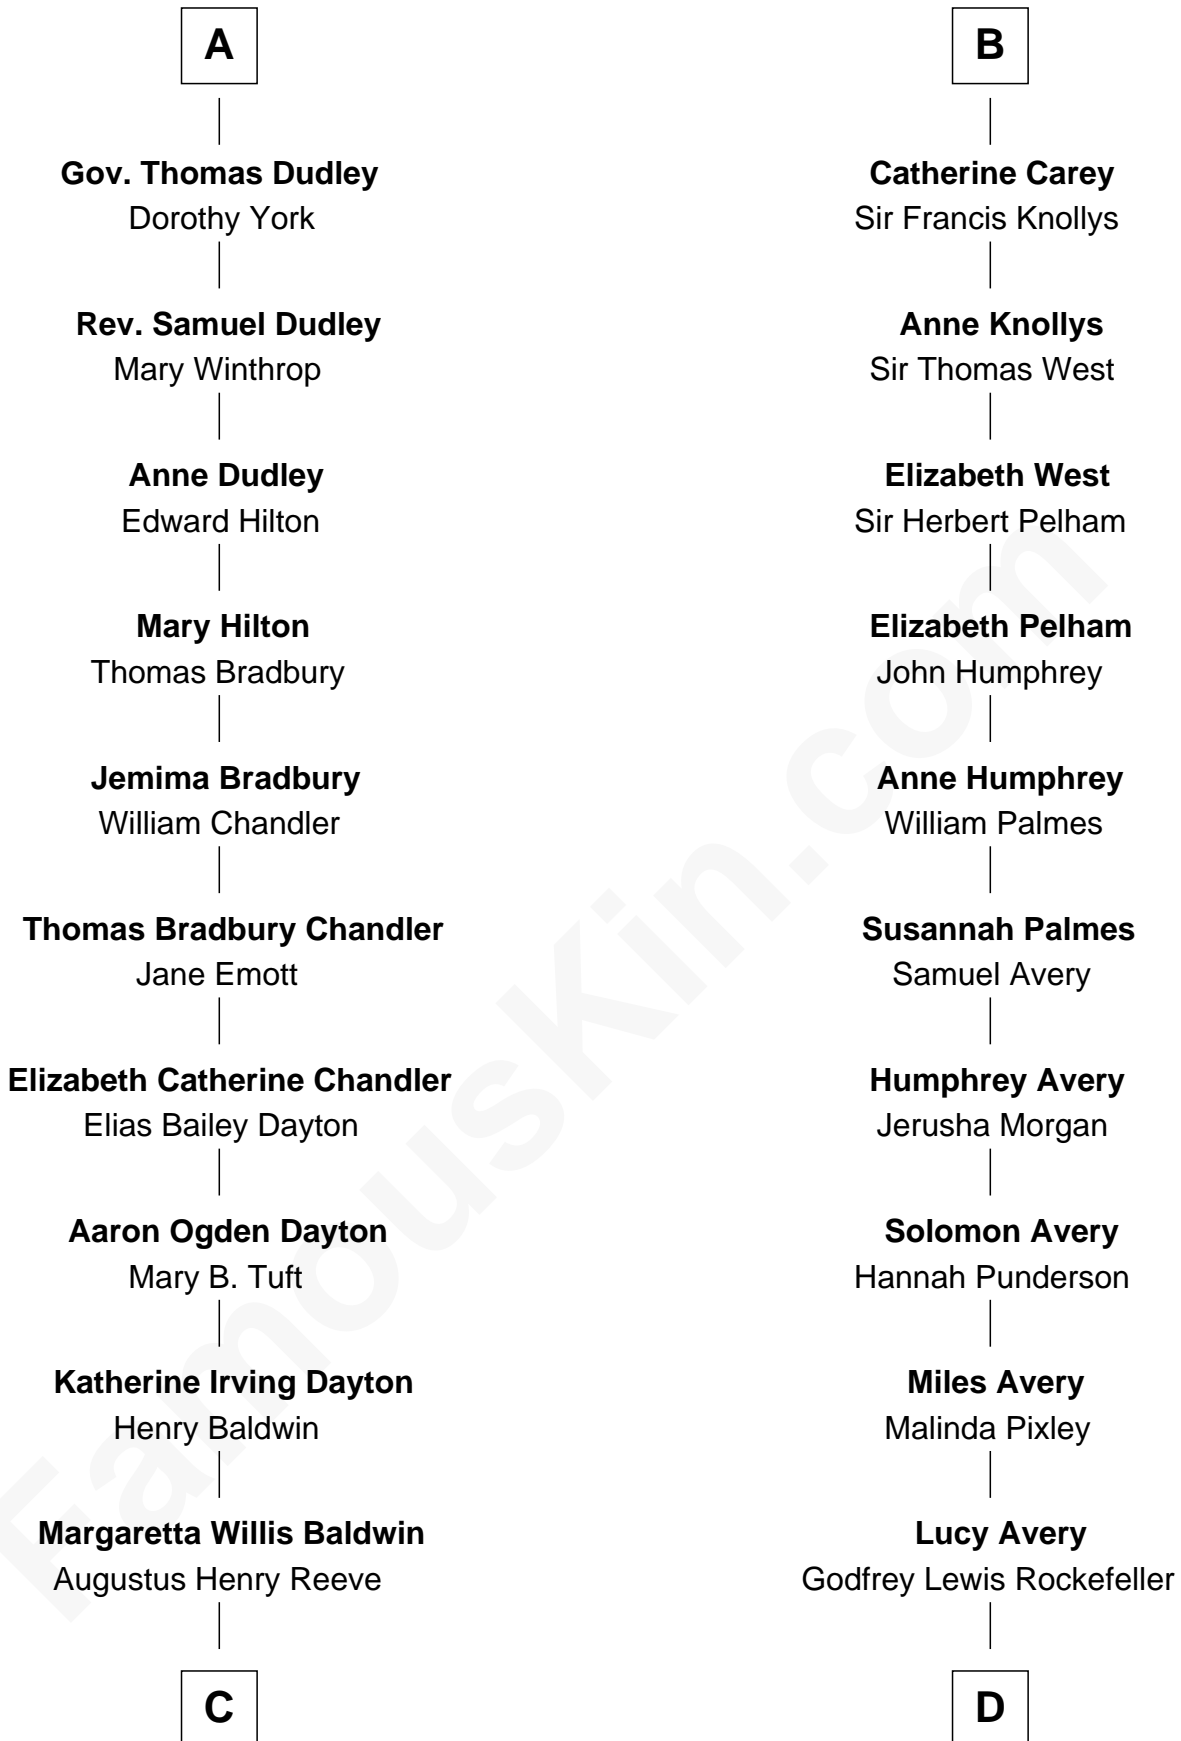

FamousKin.com
Relationship Chart of
Christopher Reeve
Movie Actor

18th cousin 1 time removed of

John D. Rockefeller
Founder of the Standard Oil Company

C

Richard Henry Reeve
Anne Conrad D'Olier

Franklin D'Olier Reeve
Barbara Pitney Lamb

Christopher Reeve
Movie Actor

D

William Avery Rockefeller
Eliza Davison

John D. Rockefeller
Founder of the Standard Oil Company

FamousKin.com