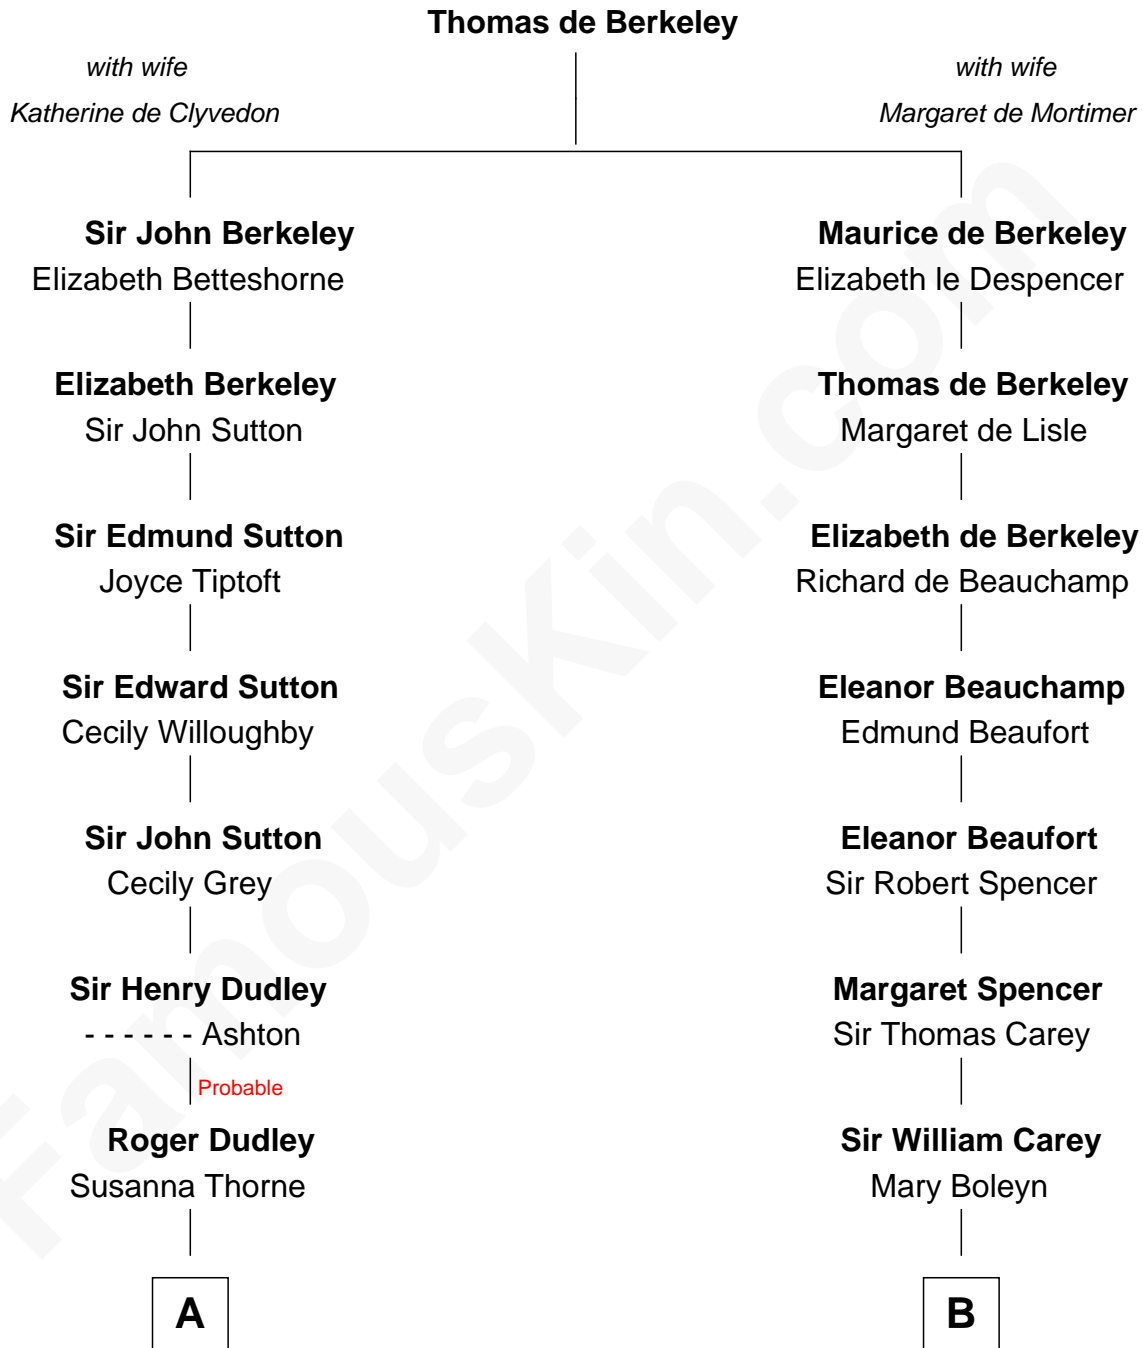

FamousKin.com
Relationship Chart of
Christopher Reeve
Movie Actor

18th cousin 1 time removed of

John D. Rockefeller
Founder of the Standard Oil Company

C

Richard Henry Reeve
Anne Conrad D'Olier

Franklin D'Olier Reeve
Barbara Pitney Lamb

Christopher Reeve
Movie Actor

D

William Avery Rockefeller
Eliza Davison

John D. Rockefeller
Founder of the Standard Oil Company

FamousKin.com