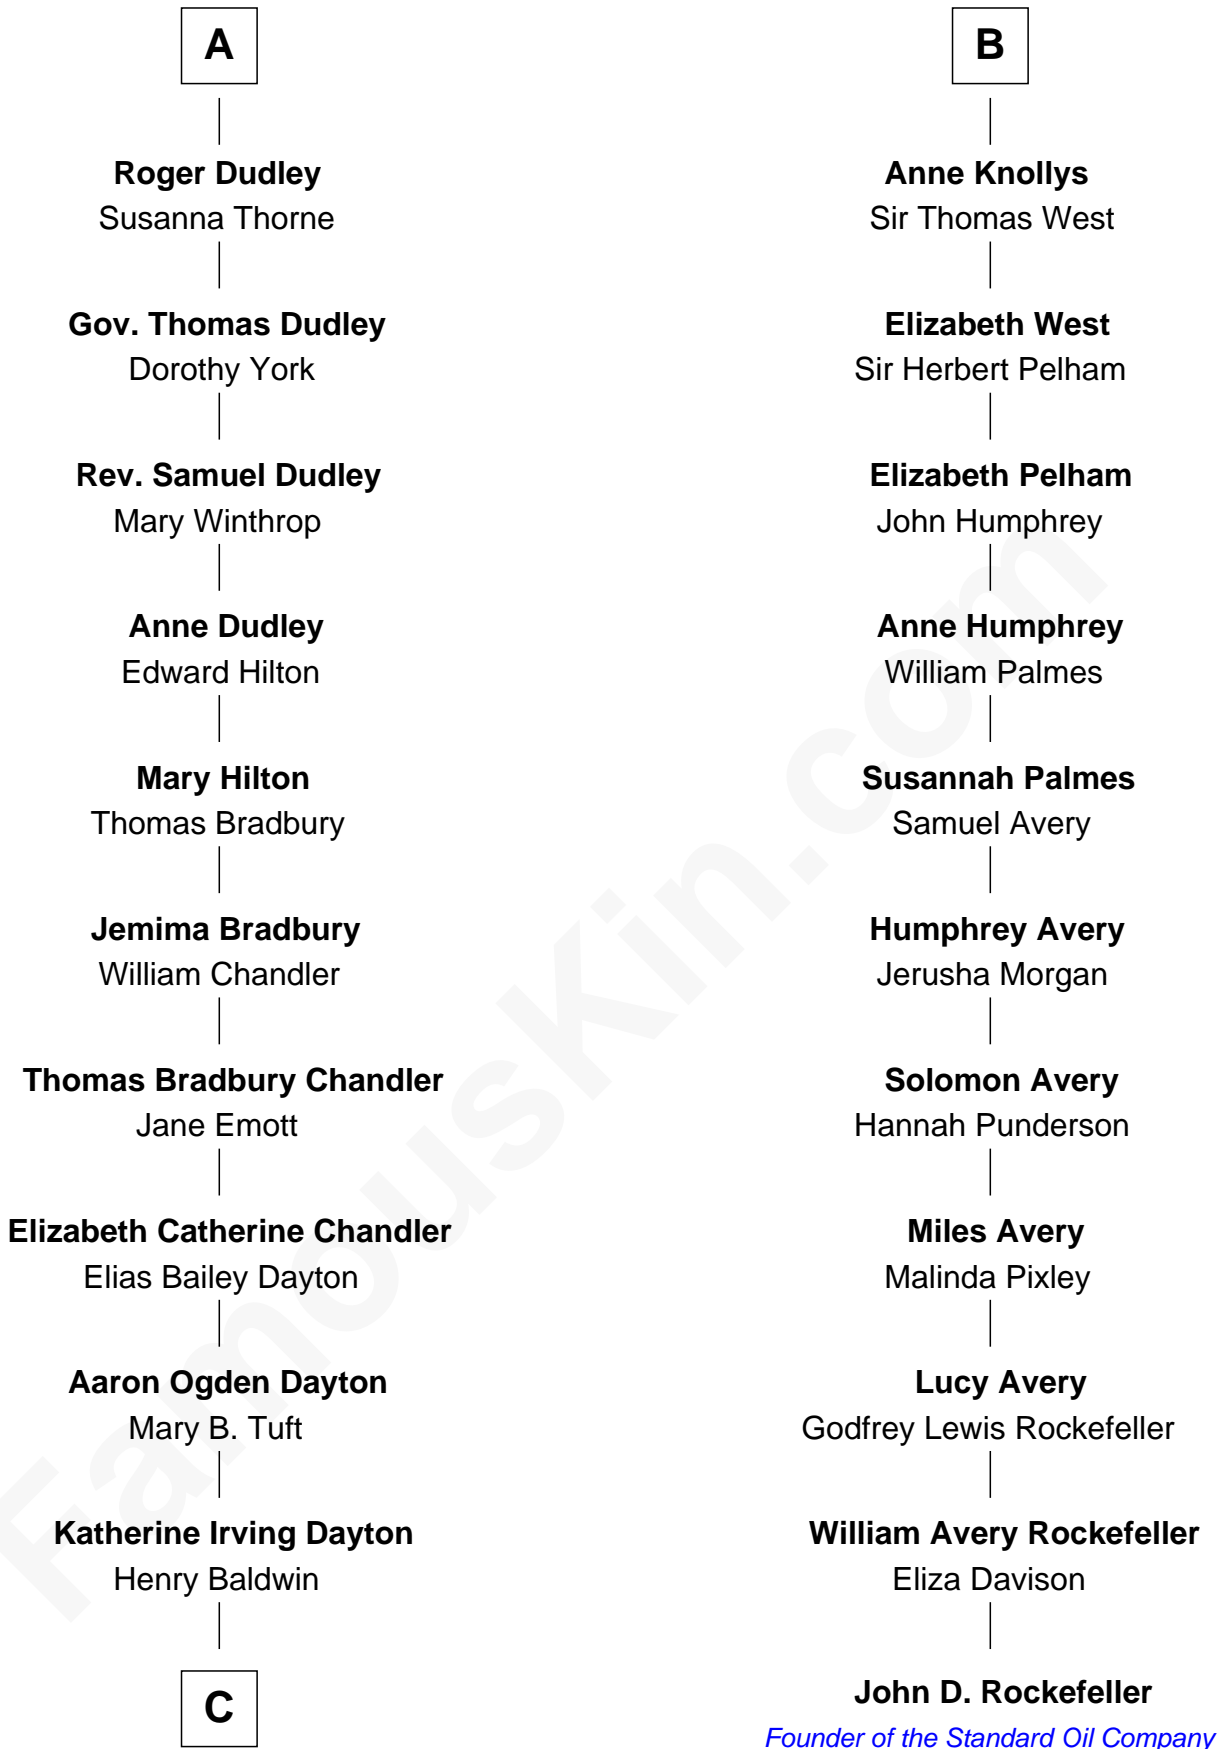

**FamousKin.com**  
**Relationship Chart of**  
**Christopher Reeve**  
*Movie Actor*

17th cousin 3 times removed of

**John D. Rockefeller**  
*Founder of the Standard Oil Company*

**C**

—  
**Margaretta Willis Baldwin**

Augustus Henry Reeve

—  
**Richard Henry Reeve**

Anne Conrad D'Olier

—  
**Franklin D'Olier Reeve**

Barbara Pitney Lamb

—  
**Christopher Reeve**

*Movie Actor*

FamousKin.com