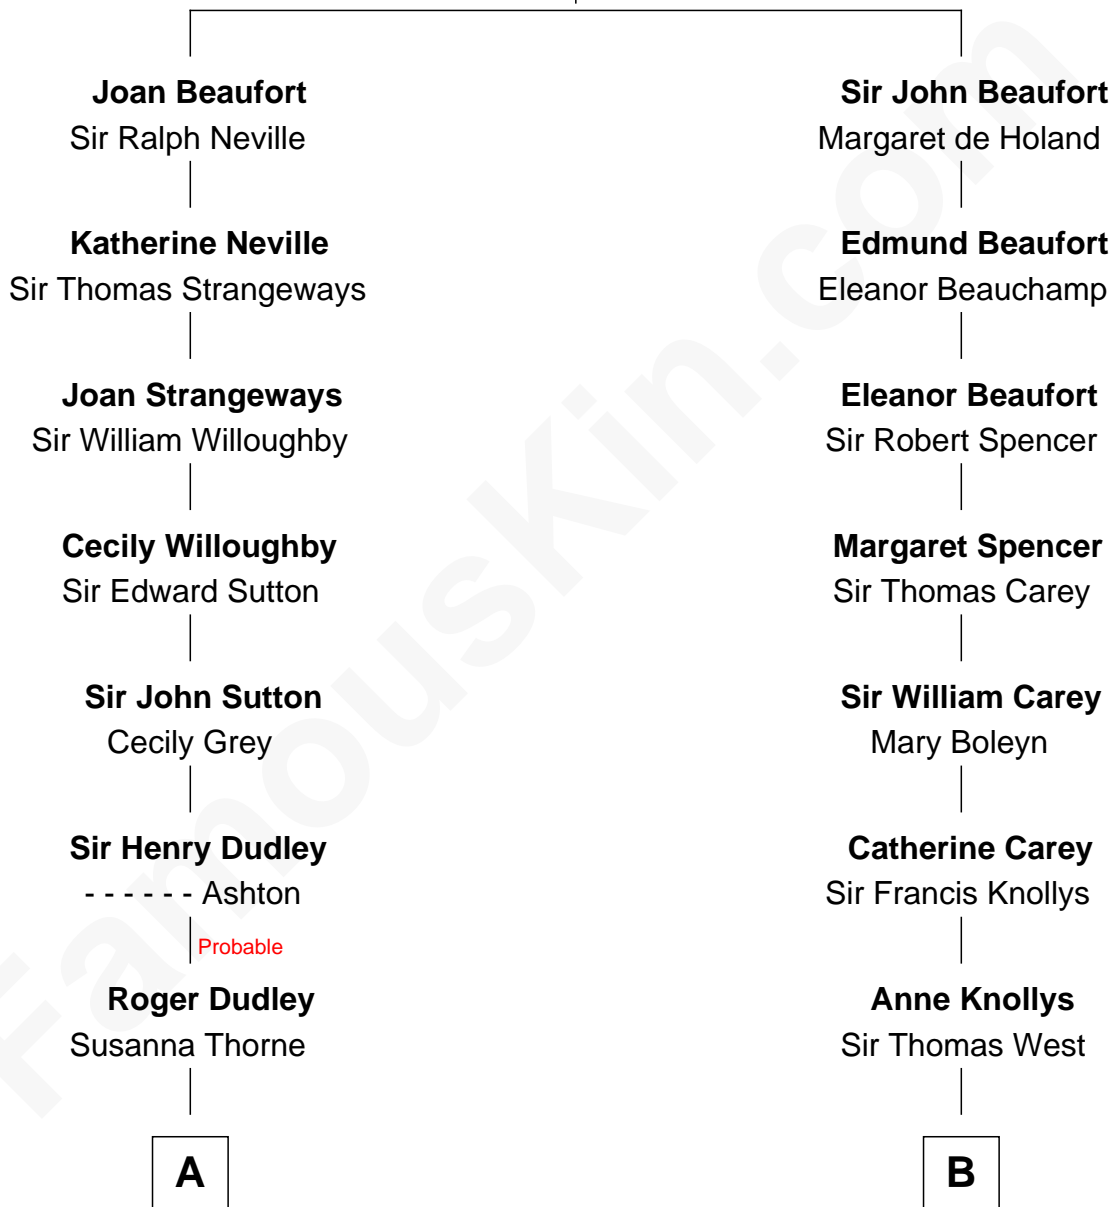

FamousKin.com
Relationship Chart of
Christopher Reeve
Movie Actor

16th cousin 3 times removed of

John D. Rockefeller
Founder of the Standard Oil Company

Katherine Roet
 John of Gaunt

C

Richard Henry Reeve

Anne Conrad D'Olier

Franklin D'Olier Reeve

Barbara Pitney Lamb

Christopher Reeve

Movie Actor

FamousKin.com