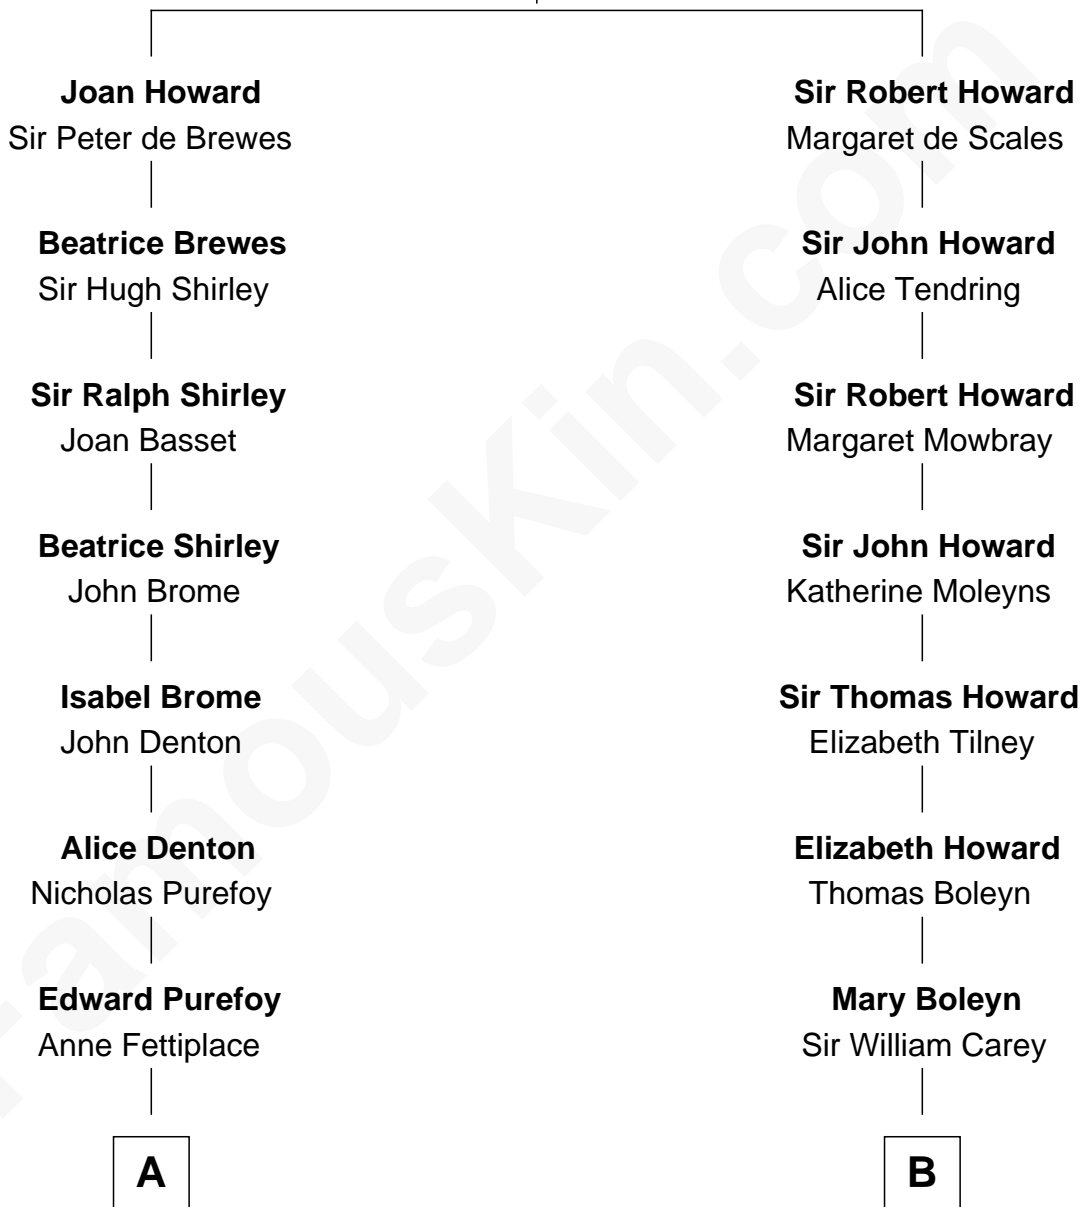

FamousKin.com
Relationship Chart of
Christopher Reeve
Movie Actor

18th cousin 3 times removed of

John D. Rockefeller
Founder of the Standard Oil Company

Sir John Howard
 Alice de Bois

C

Katherine Irving Dayton

Henry Baldwin

Margaretta Willis Baldwin

Augustus Henry Reeve

Richard Henry Reeve

Anne Conrad D'Olier

Franklin D'Olier Reeve

Barbara Pitney Lamb

Christopher Reeve