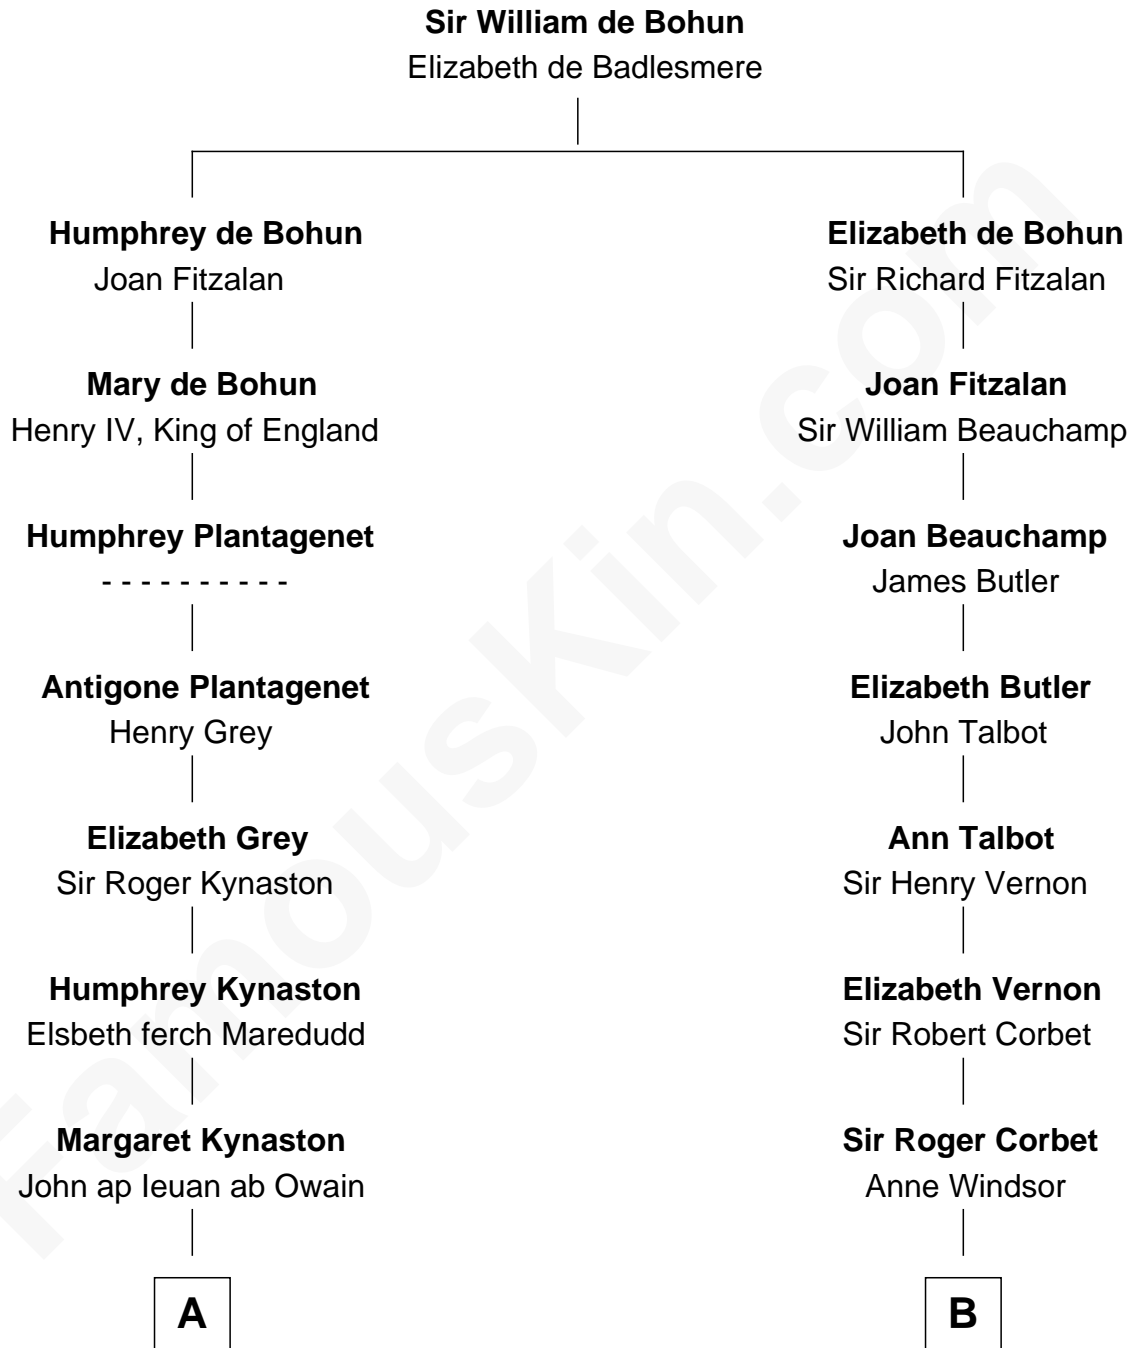

FamousKin.com
Relationship Chart of
Christopher Reeve
Movie Actor

18th cousin 2 times removed of

John D. Rockefeller
Founder of the Standard Oil Company

C

Augustus Henry Reeve
Margaretta Willis Baldwin

Richard Henry Reeve
Anne Conrad D'Olier

Franklin D'Olier Reeve
Barbara Pitney Lamb

Christopher Reeve
Movie Actor

D

William Avery Rockefeller
Eliza Davison

John D. Rockefeller
Founder of the Standard Oil Company

FamousKin.com