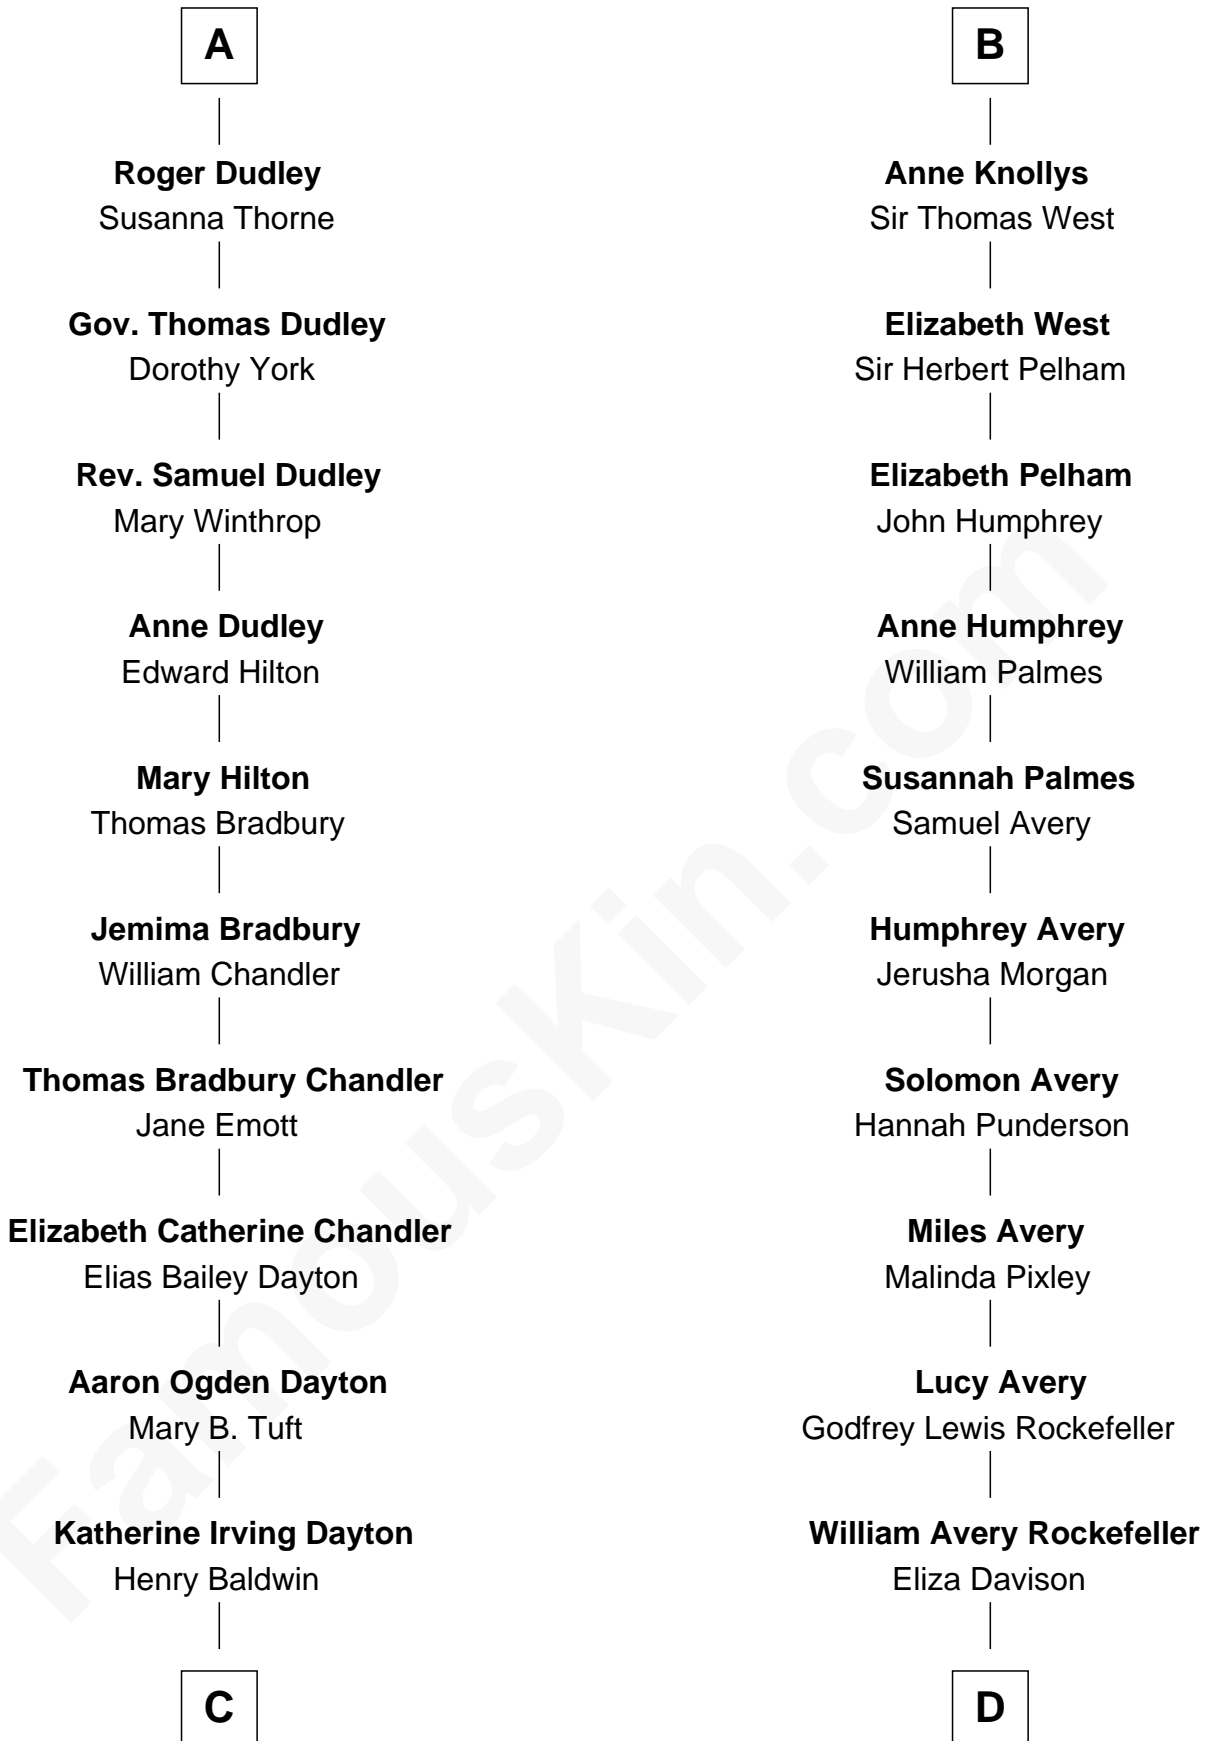

FamousKin.com
Relationship Chart of
Christopher Reeve
Movie Actor

19th cousin 1 time removed of
Nelson Rockefeller
41st U.S. Vice-President

C

Margaretta Willis Baldwin

Augustus Henry Reeve

Richard Henry Reeve

John Davison Rockefeller

Abby Greene Aldrich

Nelson Rockefeller

41st U.S. Vice-President

FamousKin.com