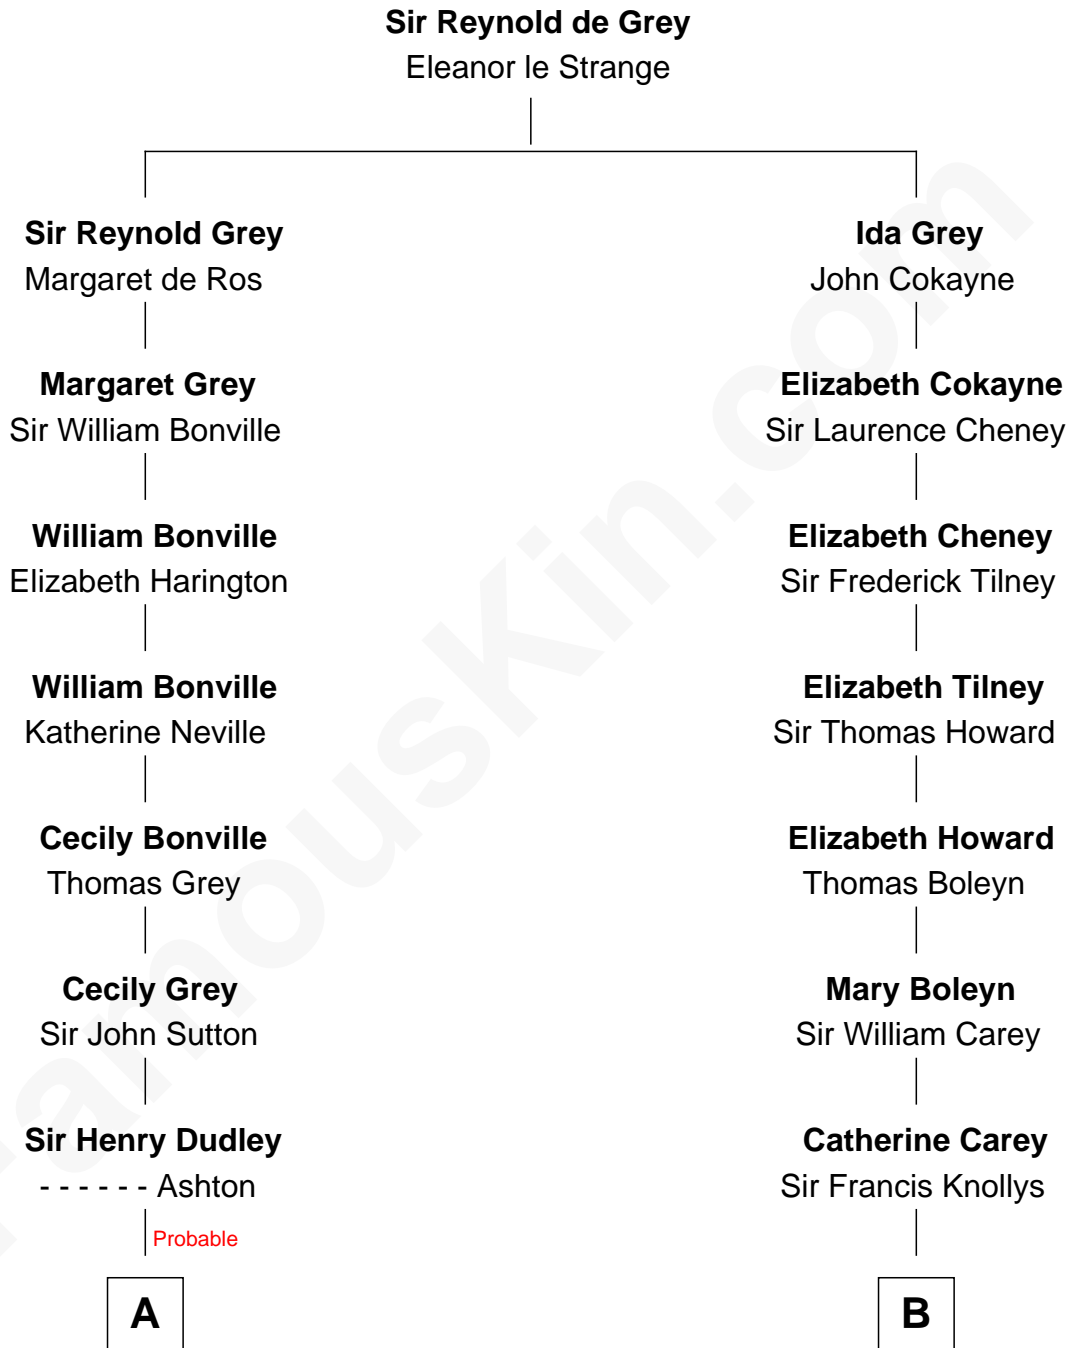

FamousKin.com
Relationship Chart of
Christopher Reeve
Movie Actor

19th cousin 1 time removed of
Nelson Rockefeller
41st U.S. Vice-President

C

Margaretta Willis Baldwin

Augustus Henry Reeve

Richard Henry Reeve

John Davison Rockefeller

Abby Greene Aldrich

Nelson Rockefeller

41st U.S. Vice-President

FamousKin.com