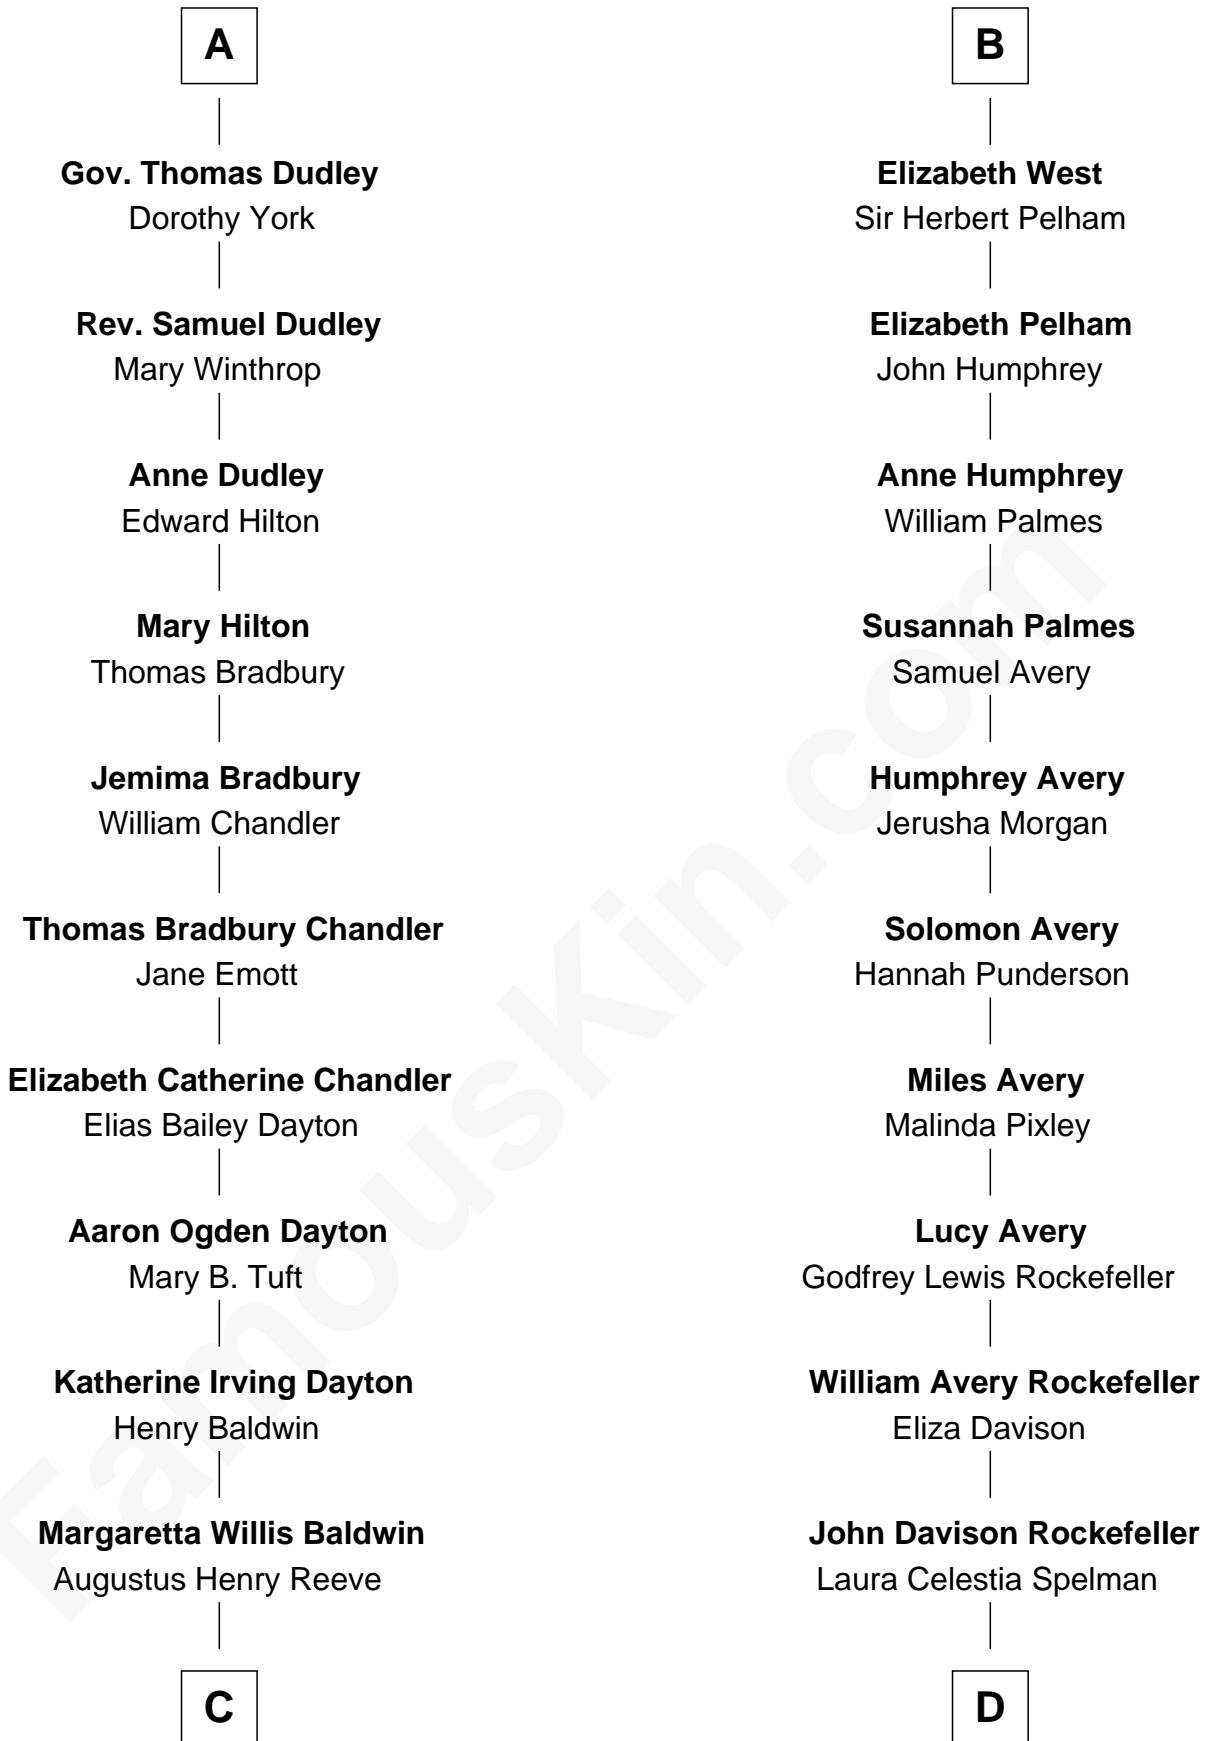

FamousKin.com
Relationship Chart of
Christopher Reeve
Movie Actor

18th cousin 1 time removed of

Nelson Rockefeller
41st U.S. Vice-President

Katherine Roet
 John of Gaunt

C

Richard Henry Reeve
Anne Conrad D'Olier

Franklin D'Olier Reeve
Barbara Pitney Lamb

Christopher Reeve
Movie Actor

D

John Davison Rockefeller
Abby Greene Aldrich

Nelson Rockefeller
41st U.S. Vice-President

FamousKin.com