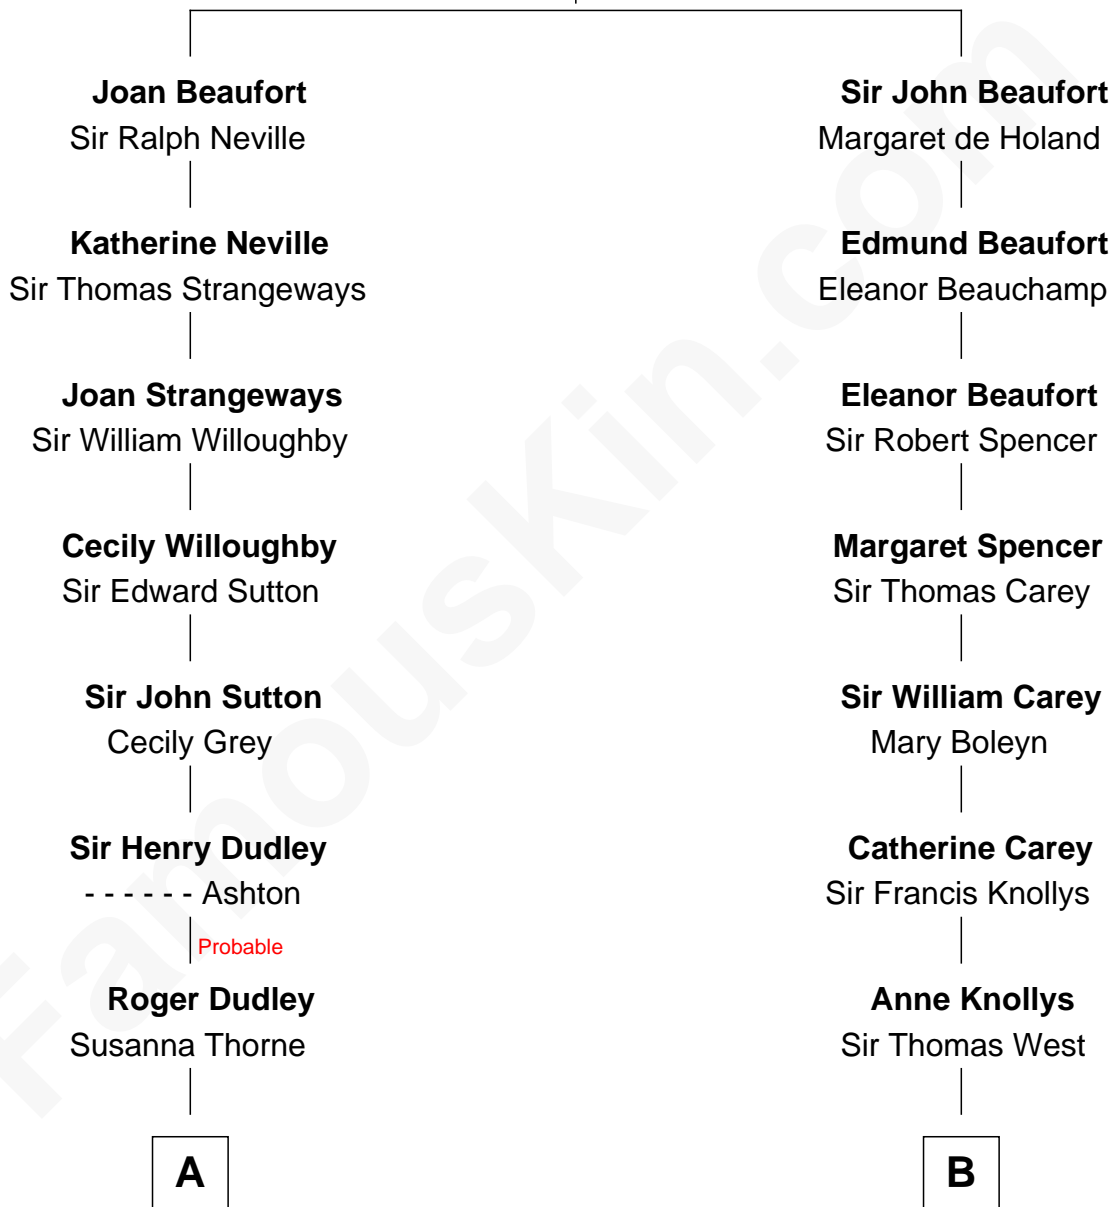

FamousKin.com
Relationship Chart of
Christopher Reeve
Movie Actor

18th cousin 1 time removed of

Nelson Rockefeller
41st U.S. Vice-President

Katherine Roet
 John of Gaunt

C

Richard Henry Reeve
Anne Conrad D'Olier

Franklin D'Olier Reeve
Barbara Pitney Lamb

Christopher Reeve
Movie Actor

D

John Davison Rockefeller
Abby Greene Aldrich

Nelson Rockefeller
41st U.S. Vice-President

FamousKin.com