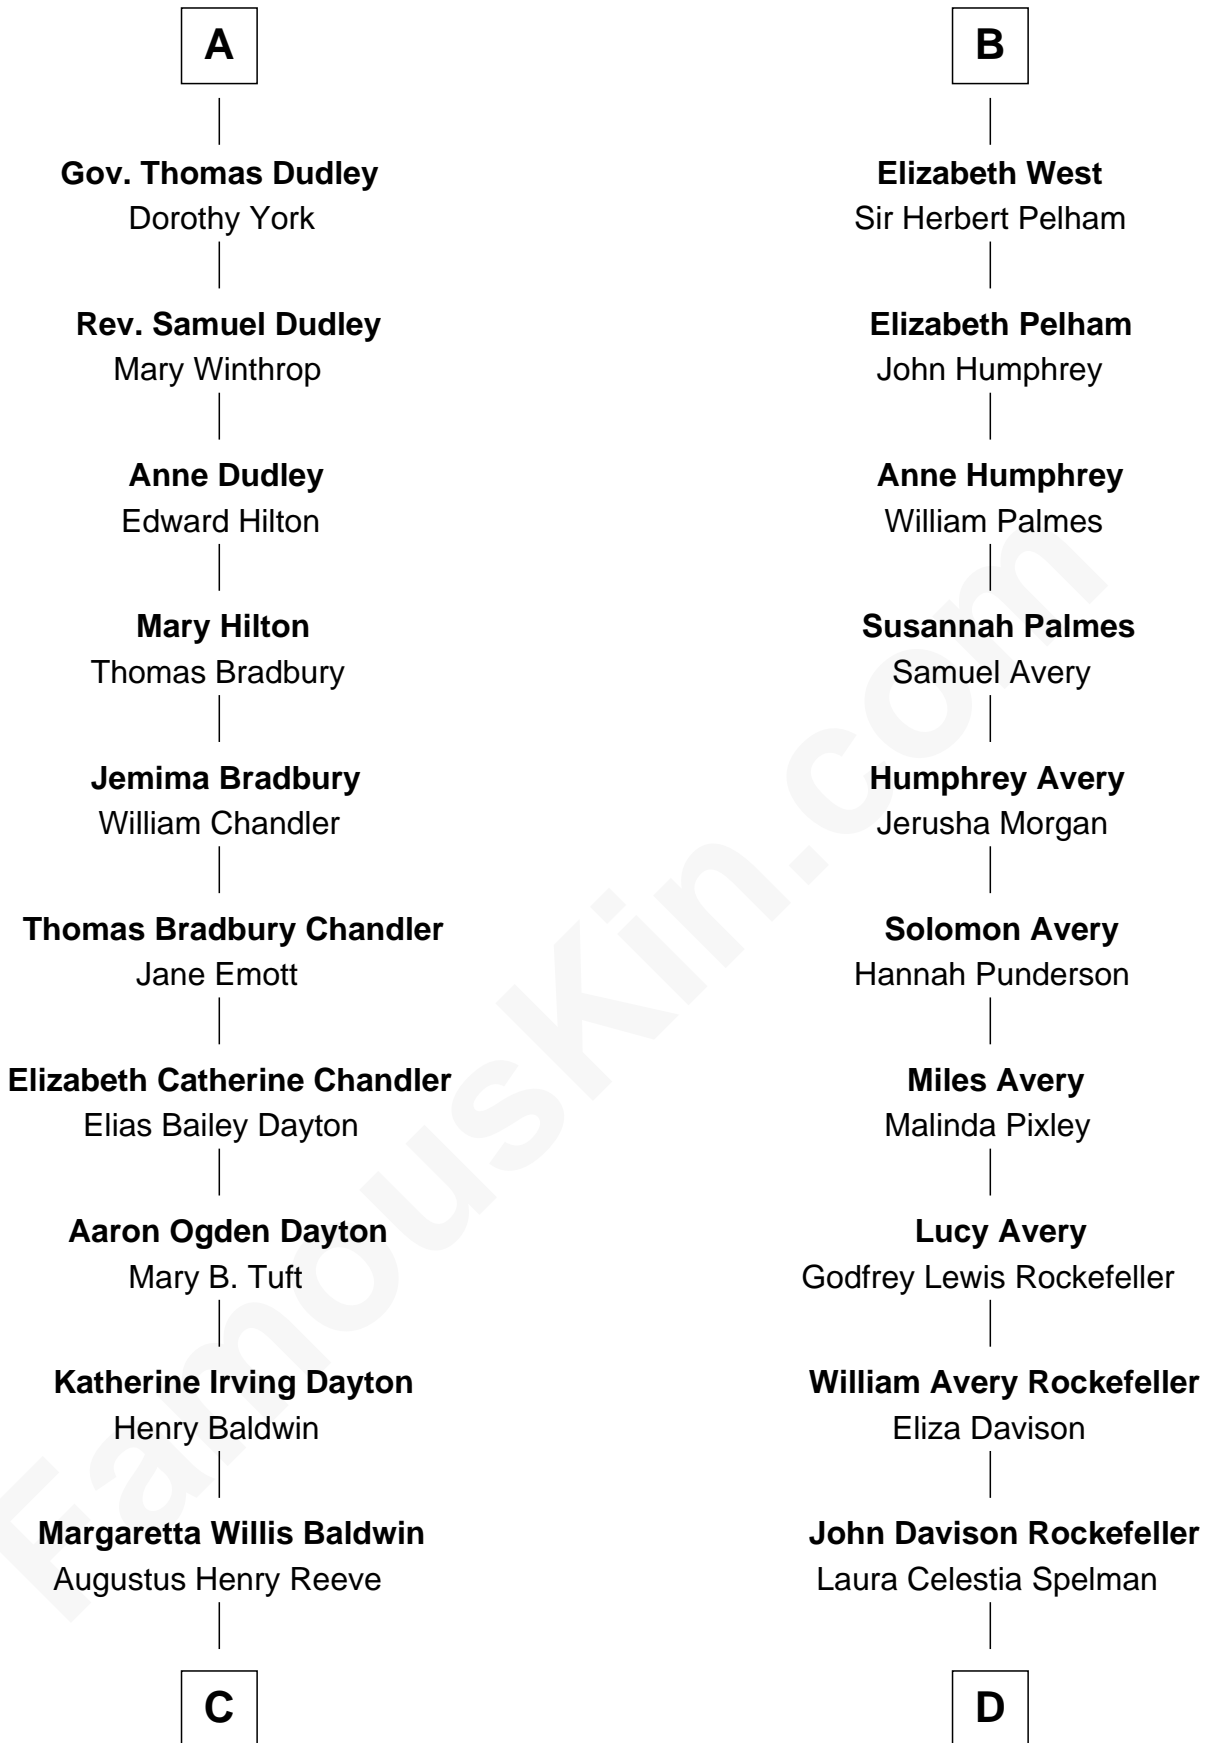

**FamousKin.com**  
**Relationship Chart of**  
**Christopher Reeve**  
*Movie Actor*

18th cousin 1 time removed of

**Nelson Rockefeller**  
*41st U.S. Vice-President*

**Sir Thomas de Holand**  
 Alice Fitzalan

**C**

**Richard Henry Reeve**  
Anne Conrad D'Olier

**Franklin D'Olier Reeve**  
Barbara Pitney Lamb

**Christopher Reeve**  
*Movie Actor*

**D**

**John Davison Rockefeller**  
Abby Greene Aldrich

**Nelson Rockefeller**  
*41st U.S. Vice-President*