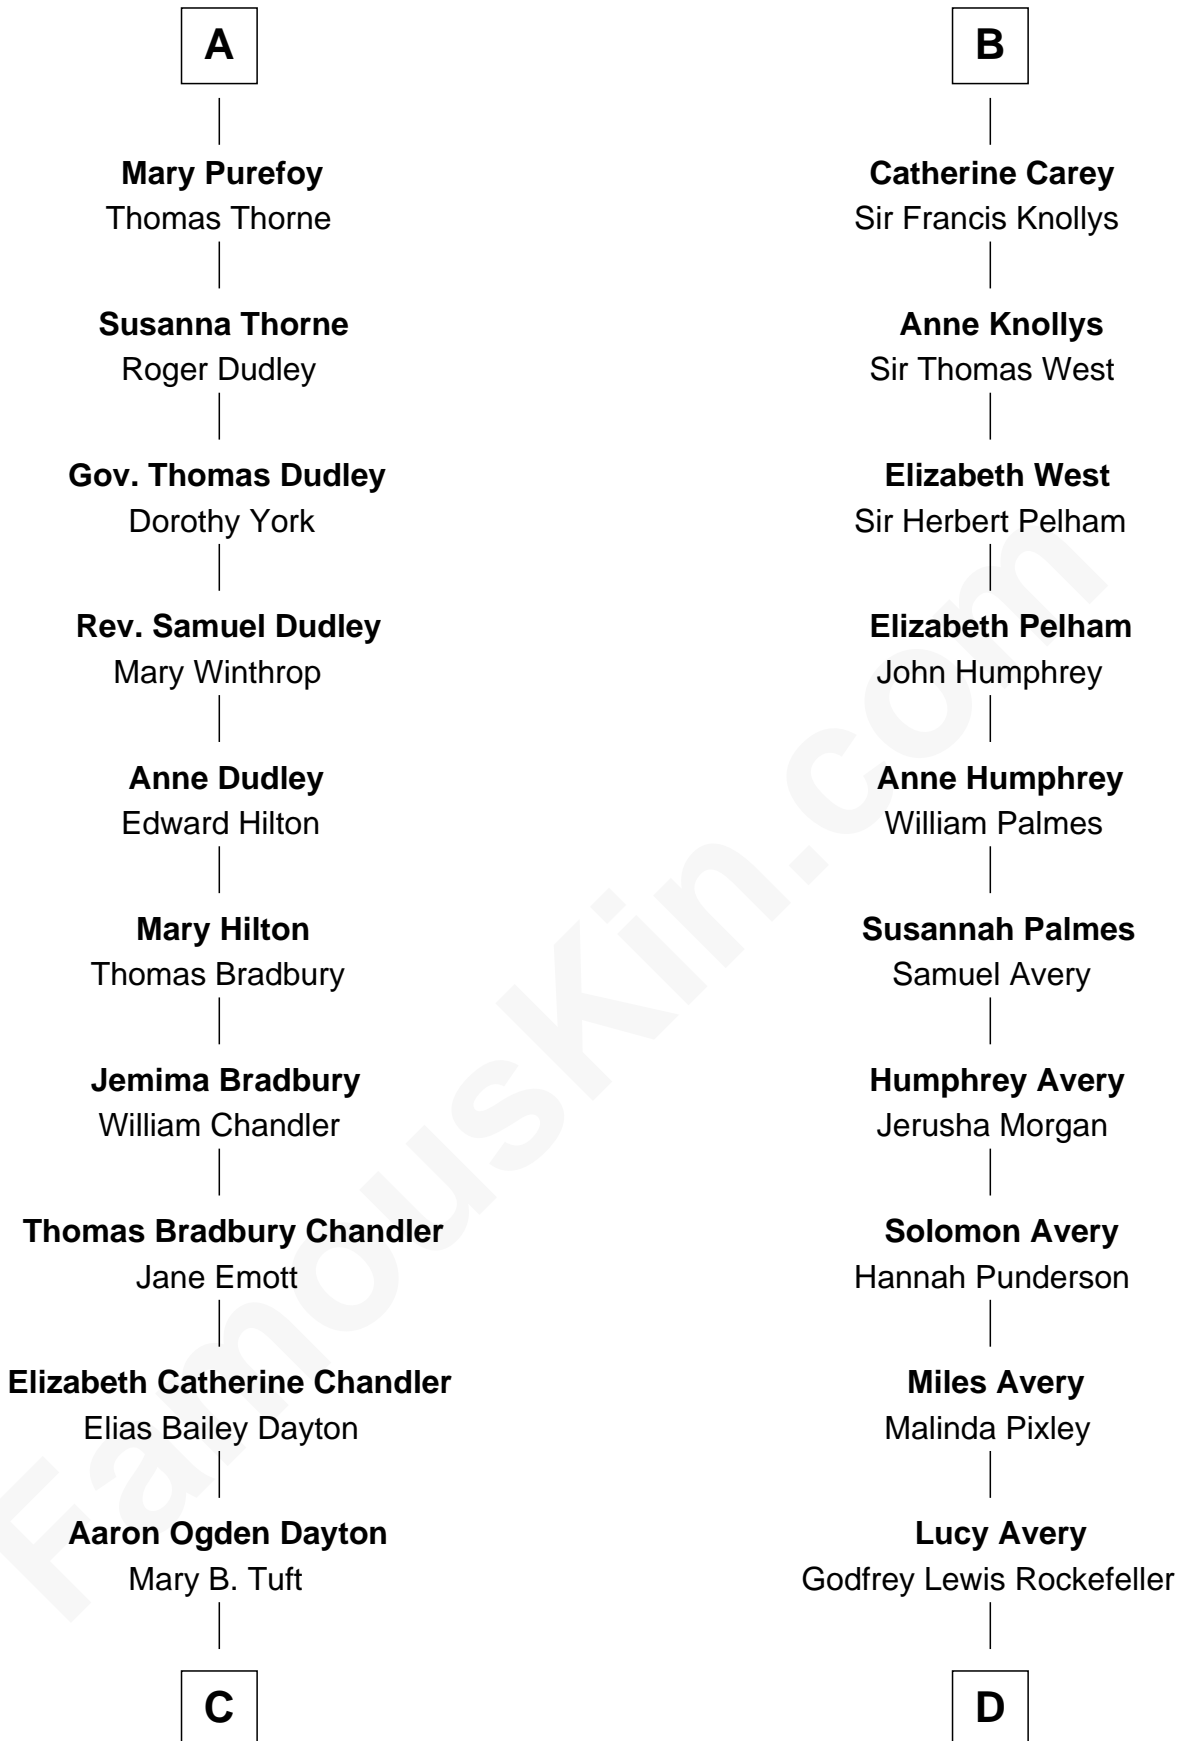

FamousKin.com
Relationship Chart of
Christopher Reeve
Movie Actor

20th cousin 1 time removed of

Nelson Rockefeller
41st U.S. Vice-President

Sir John Howard
 Alice de Bois

C

Katherine Irving Dayton

Henry Baldwin

Margaretta Willis Baldwin

Augustus Henry Reeve

Richard Henry Reeve

Anne Conrad D'Olier

Franklin D'Olier Reeve

Barbara Pitney Lamb

Christopher Reeve

Movie Actor

D

William Avery Rockefeller

Eliza Davison

John Davison Rockefeller

Laura Celestia Spelman

John Davison Rockefeller

Abby Greene Aldrich

Nelson Rockefeller