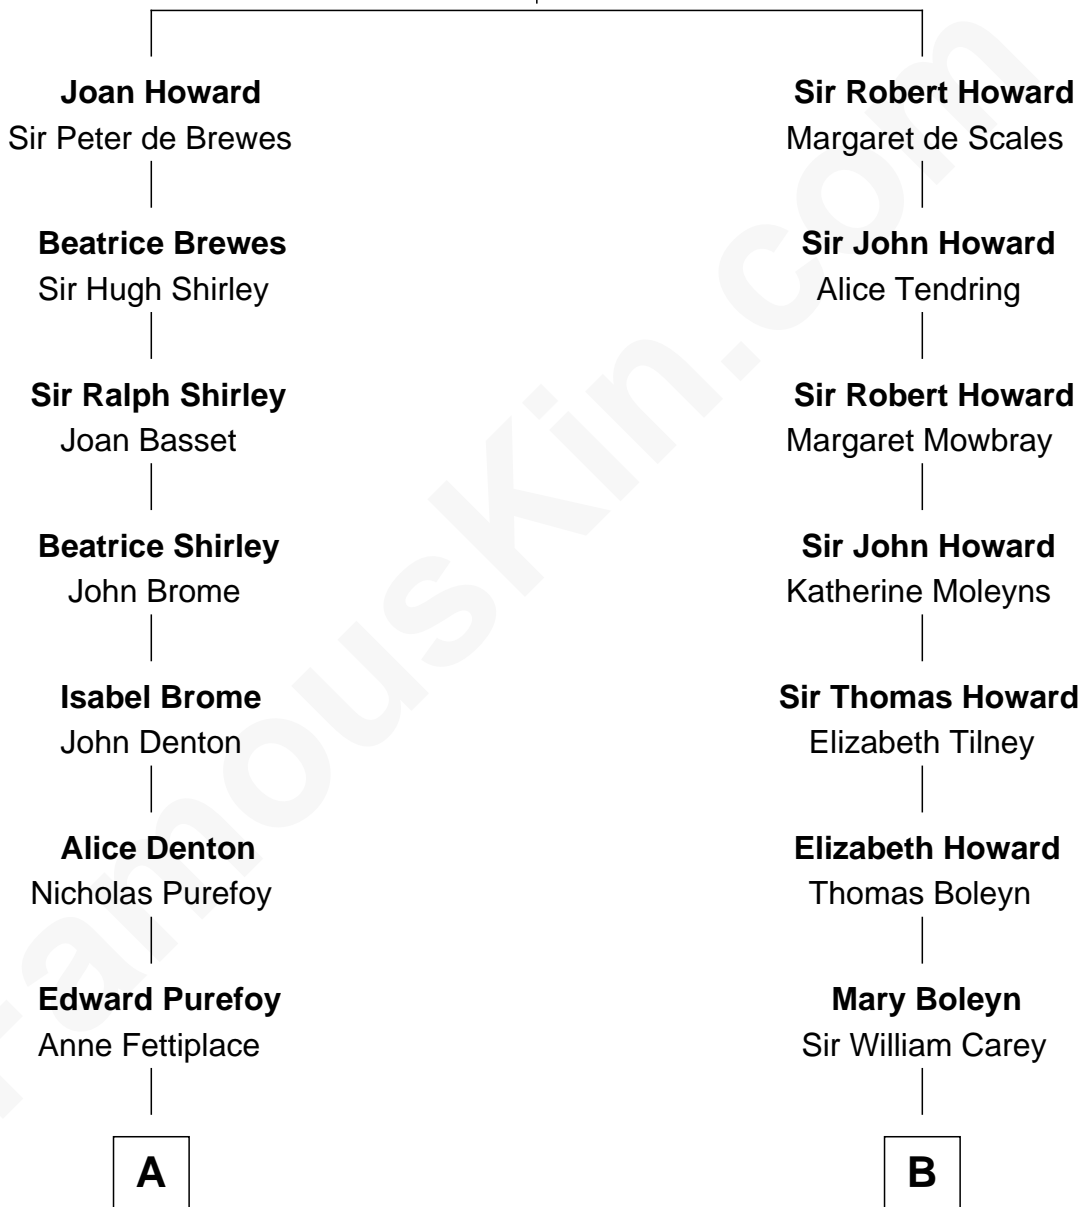

FamousKin.com
Relationship Chart of
Christopher Reeve
Movie Actor

20th cousin 1 time removed of

Nelson Rockefeller
41st U.S. Vice-President

Sir John Howard
 Alice de Bois

C

Katherine Irving Dayton

Henry Baldwin