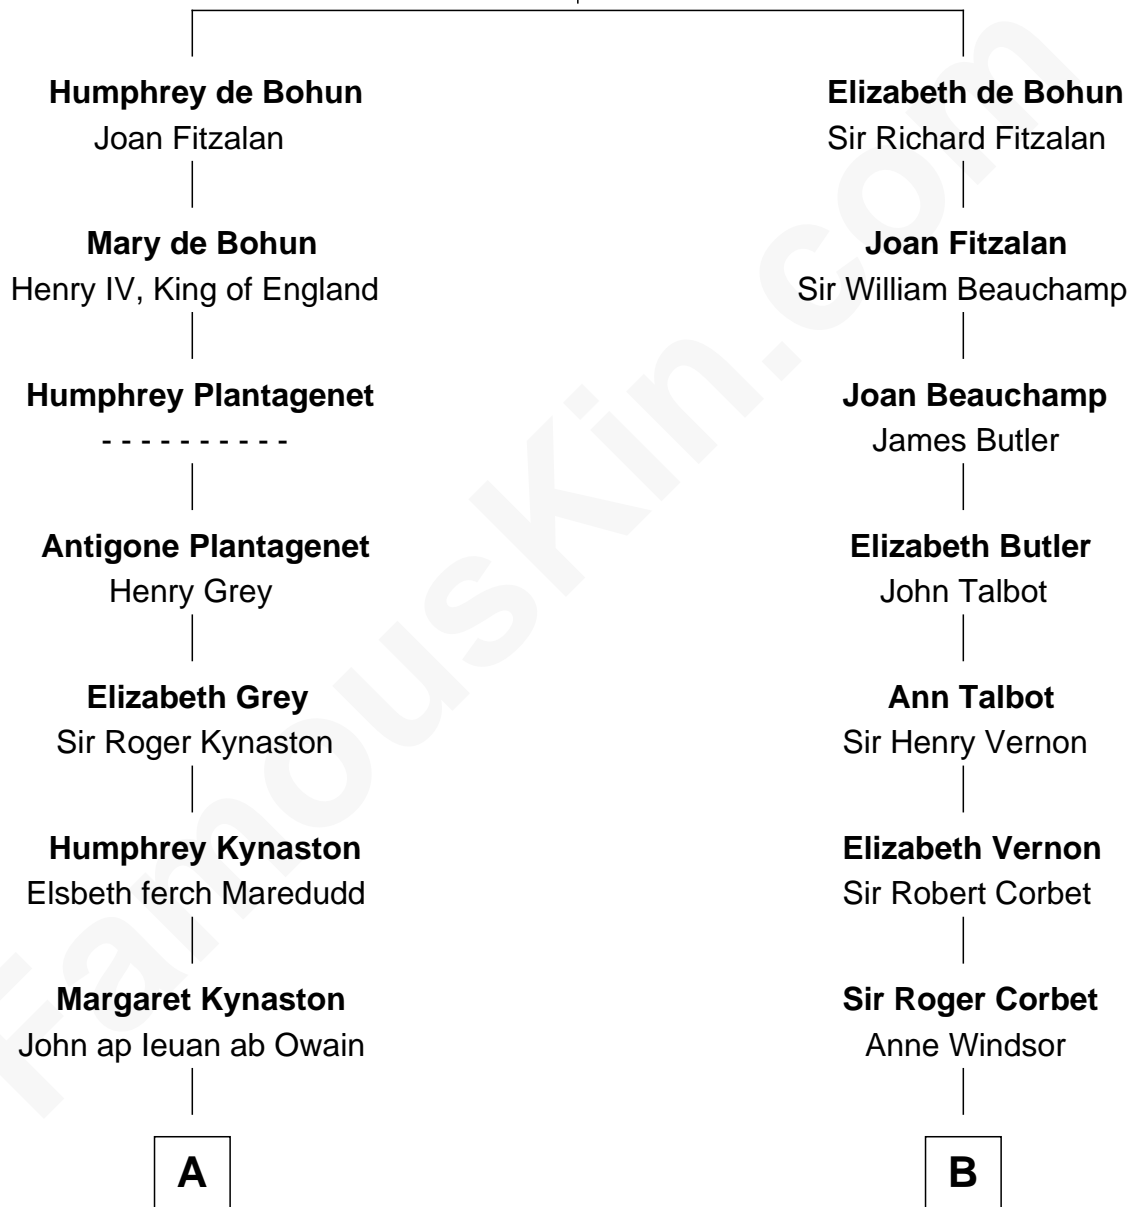

FamousKin.com Relationship Chart of

Christopher Reeve

Movie Actor

20th cousin of

Nelson Rockefeller

41st U.S. Vice-President

Sir William de Bohun
Elizabeth de Badlesmere

C

Augustus Henry Reeve
Margaretta Willis Baldwin

Richard Henry Reeve
Anne Conrad D'Olier

Franklin D'Olier Reeve
Barbara Pitney Lamb

Christopher Reeve
Movie Actor

D

William Avery Rockefeller
Eliza Davison

John Davison Rockefeller
Laura Celestia Spelman

John Davison Rockefeller
Abby Greene Aldrich

Nelson Rockefeller
41st U.S. Vice-President

FamousKin.com