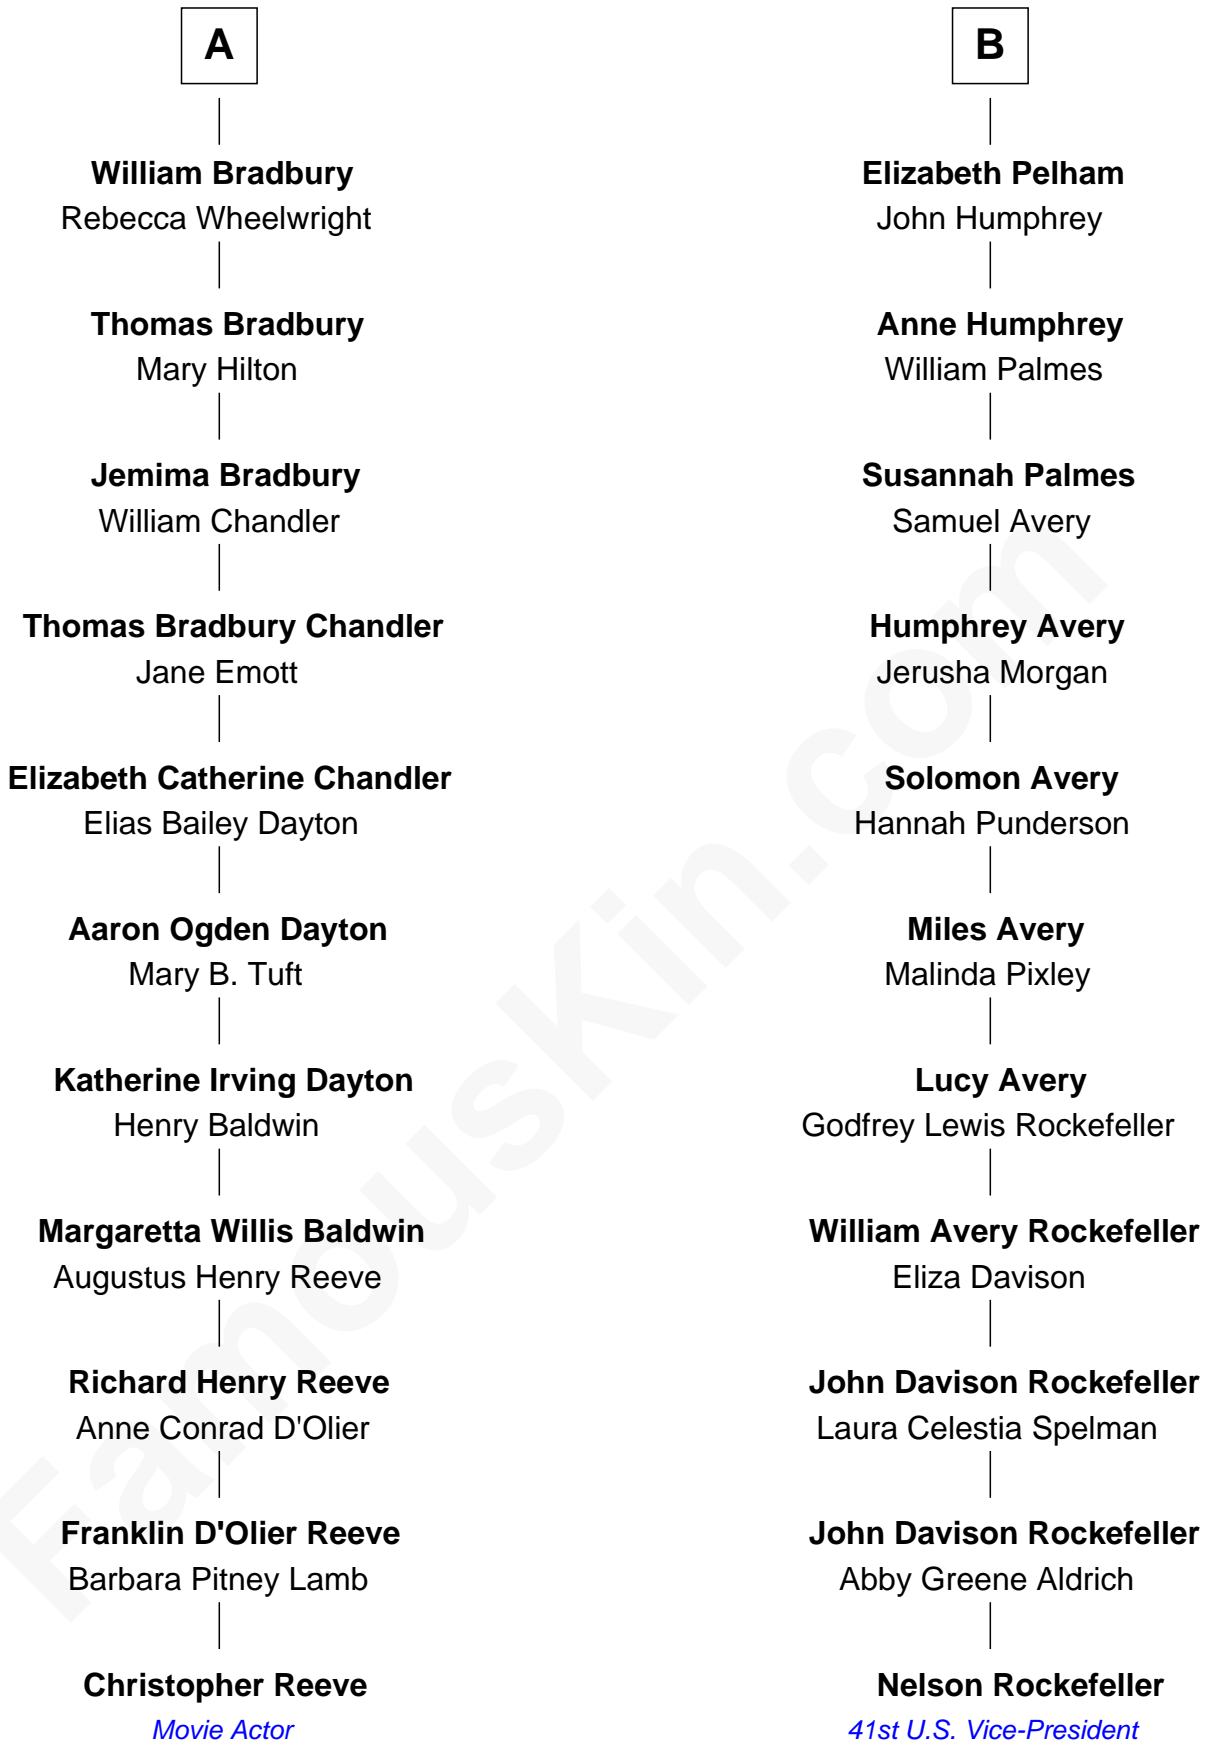

Christopher Reeve photo by [Jbfrankel](#) ([CC BY-SA 3.0](#))