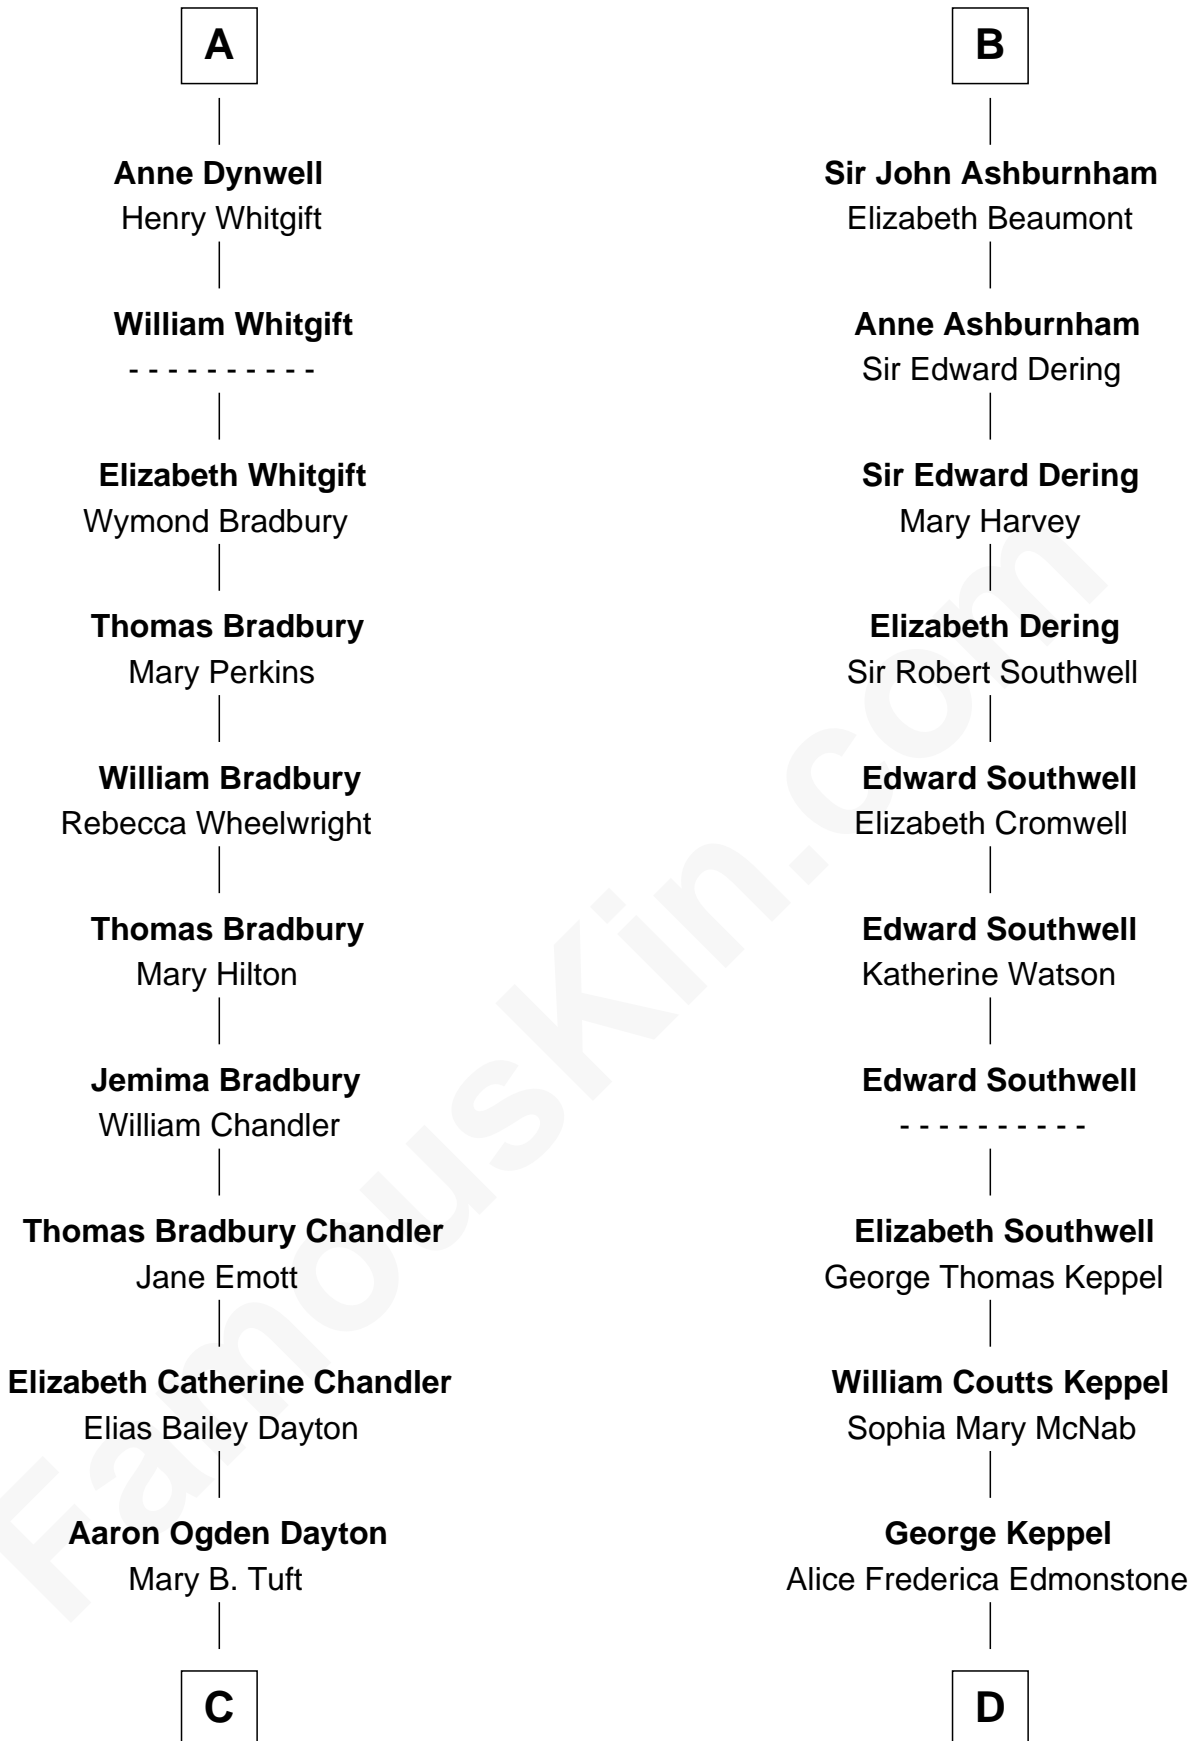

FamousKin.com
Relationship Chart of
Christopher Reeve
Movie Actor

19th cousin 2 times removed of

Camilla Parker Bowles
Queen Consort of the United Kingdom

Sir Thomas de Beauchamp
 Katherine de Mortimer

C

Katherine Irving Dayton

Henry Baldwin

Margaretta Willis Baldwin

Augustus Henry Reeve

Richard Henry Reeve

Anne Conrad D'Olier

Franklin D'Olier Reeve

Barbara Pitney Lamb

Christopher Reeve