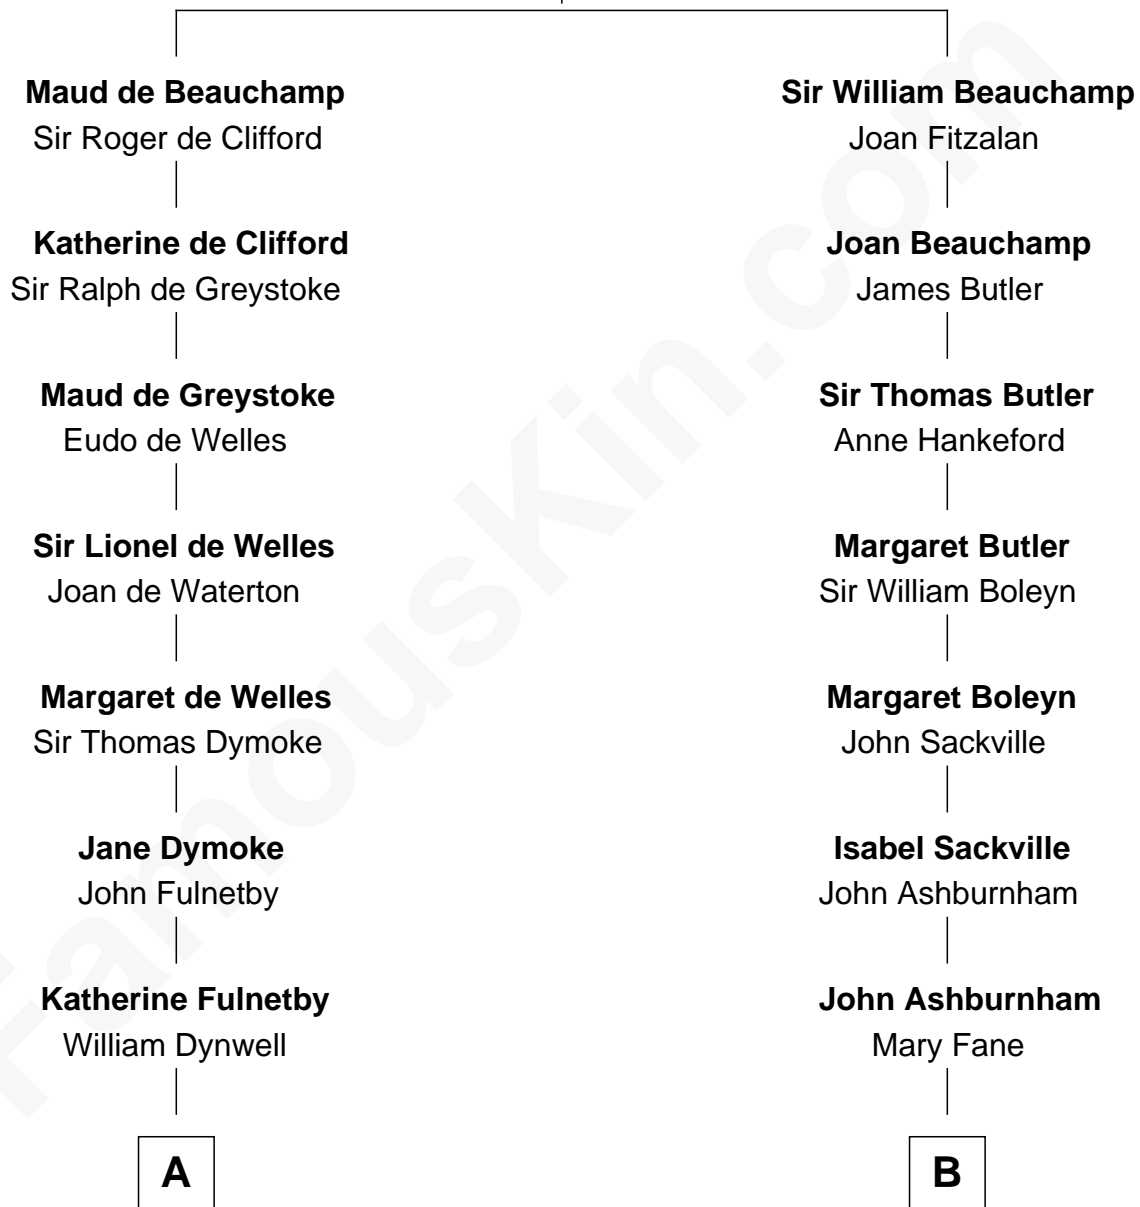

FamousKin.com
Relationship Chart of
Christopher Reeve
Movie Actor

19th cousin 2 times removed of

Camilla Parker Bowles
Queen Consort of the United Kingdom

Sir Thomas de Beauchamp
 Katherine de Mortimer

C

Katherine Irving Dayton

Henry Baldwin

Margaretta Willis Baldwin

Augustus Henry Reeve

Richard Henry Reeve

Anne Conrad D'Olier

Franklin D'Olier Reeve

Barbara Pitney Lamb

Christopher Reeve