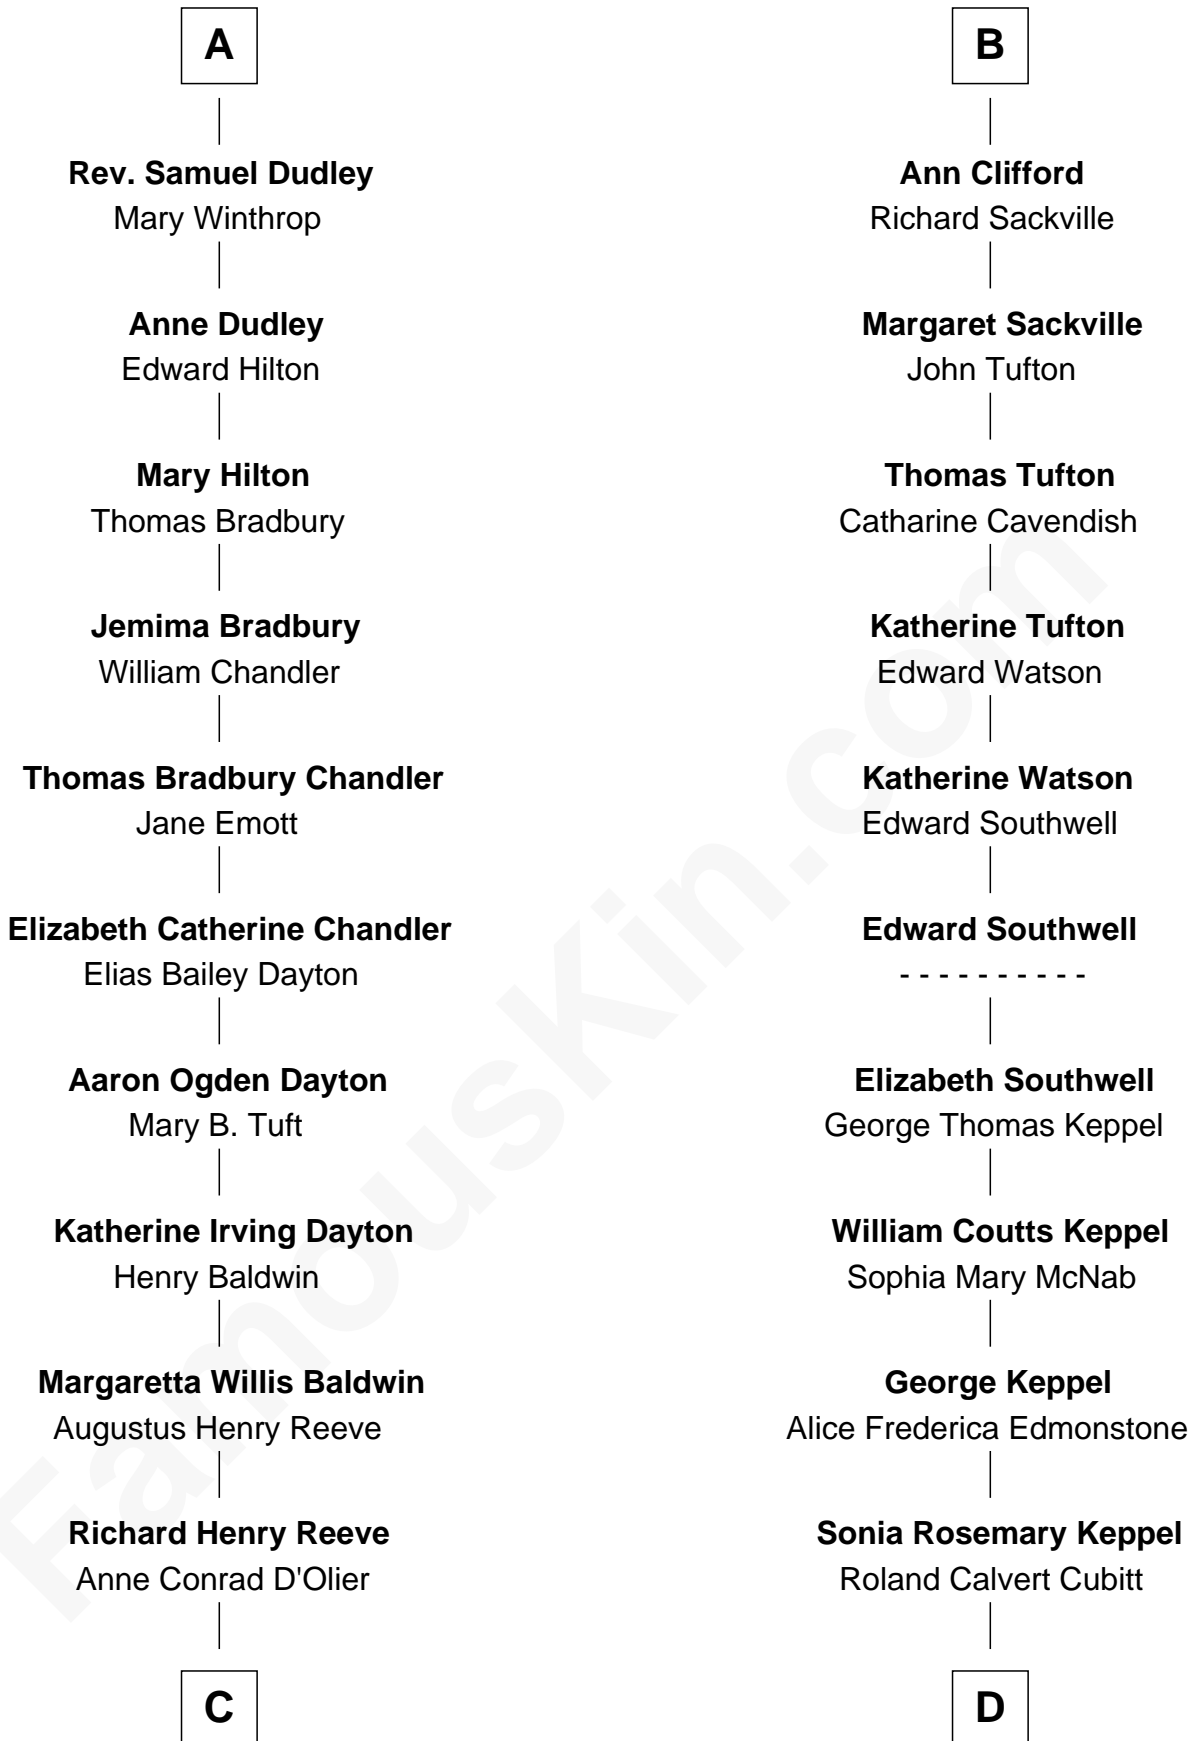

FamousKin.com Relationship Chart of

Christopher Reeve

Movie Actor

18th cousin of

Camilla Parker Bowles

Queen Consort of the United Kingdom

C

Franklin D'Olier Reeve