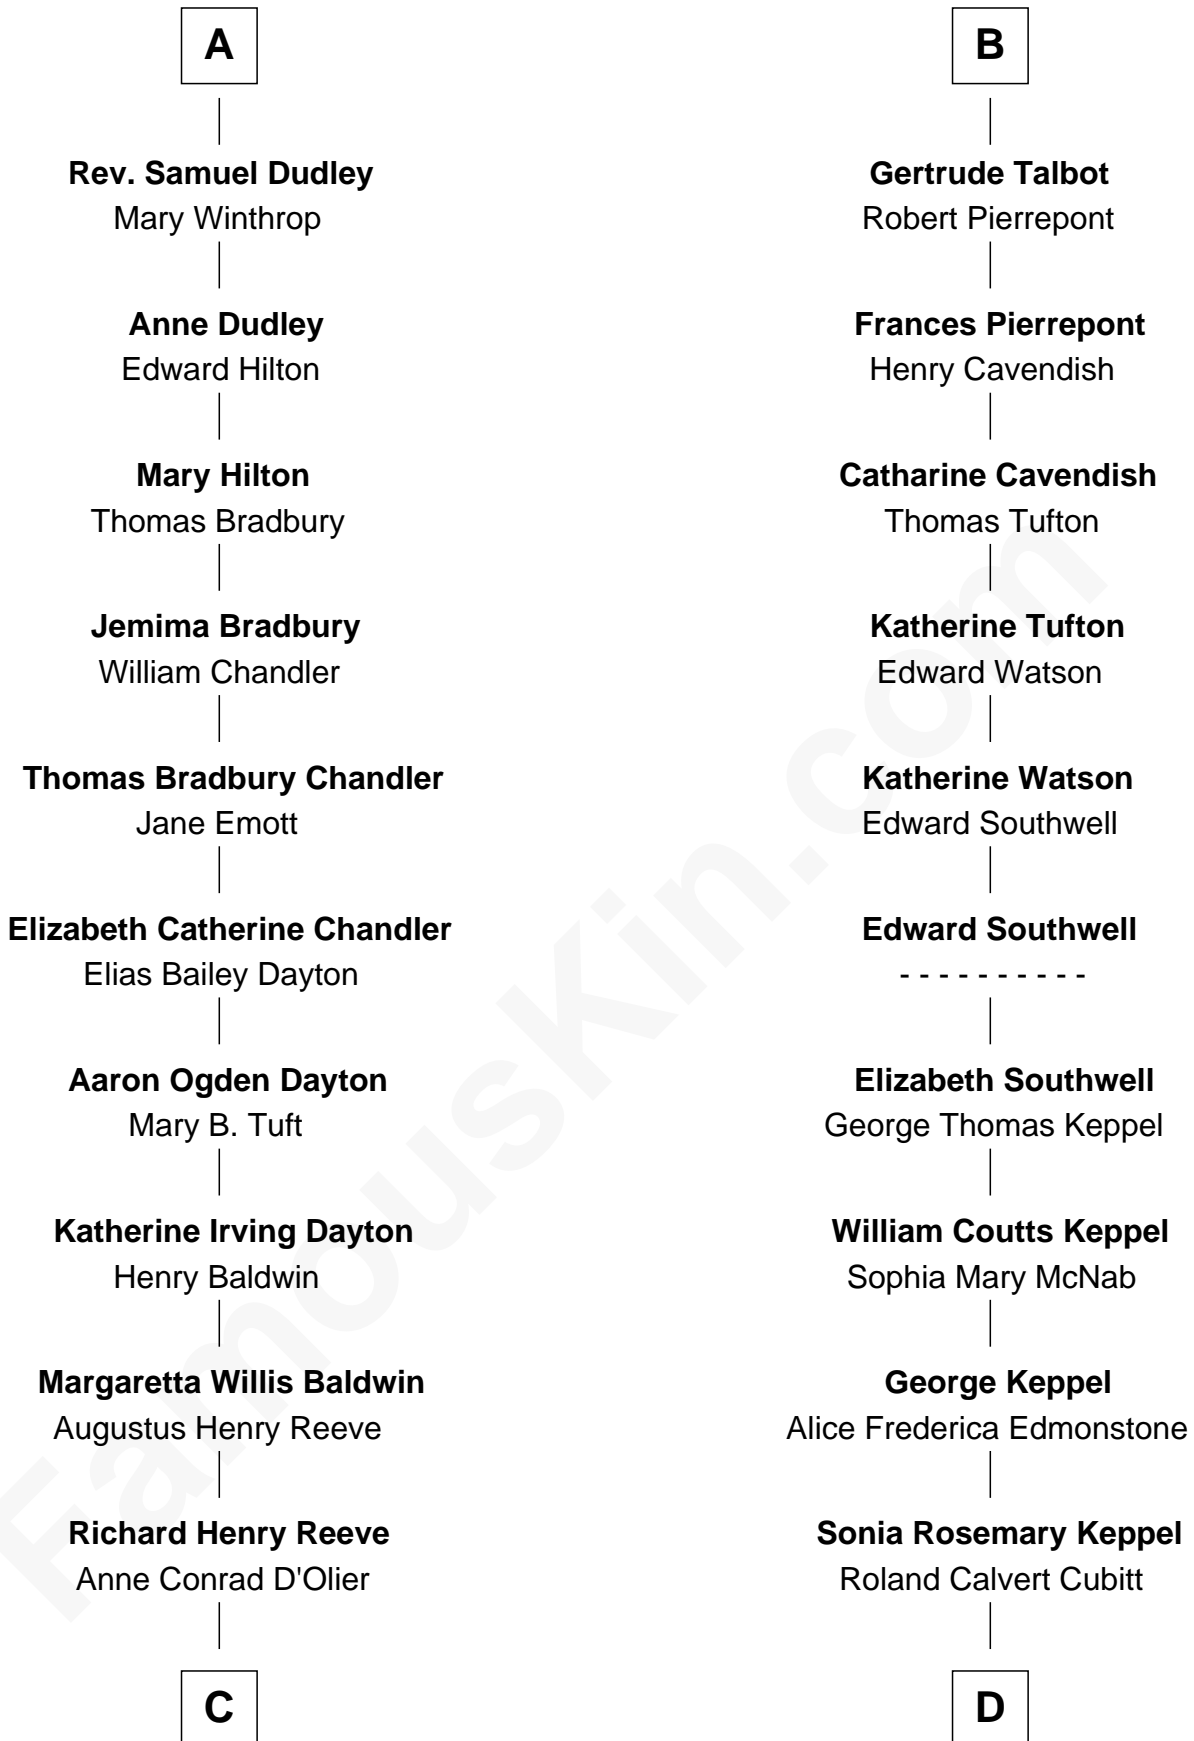

FamousKin.com

Relationship Chart of

Christopher Reeve

Movie Actor

18th cousin of

Camilla Parker Bowles

Queen Consort of the United Kingdom

C

Franklin D'Olier Reeve

Barbara Pitney Lamb

Christopher Reeve

Movie Actor

D

Rosalind Maud Cubitt

Bruce Middleton Hope Shand

Camilla Parker Bowles