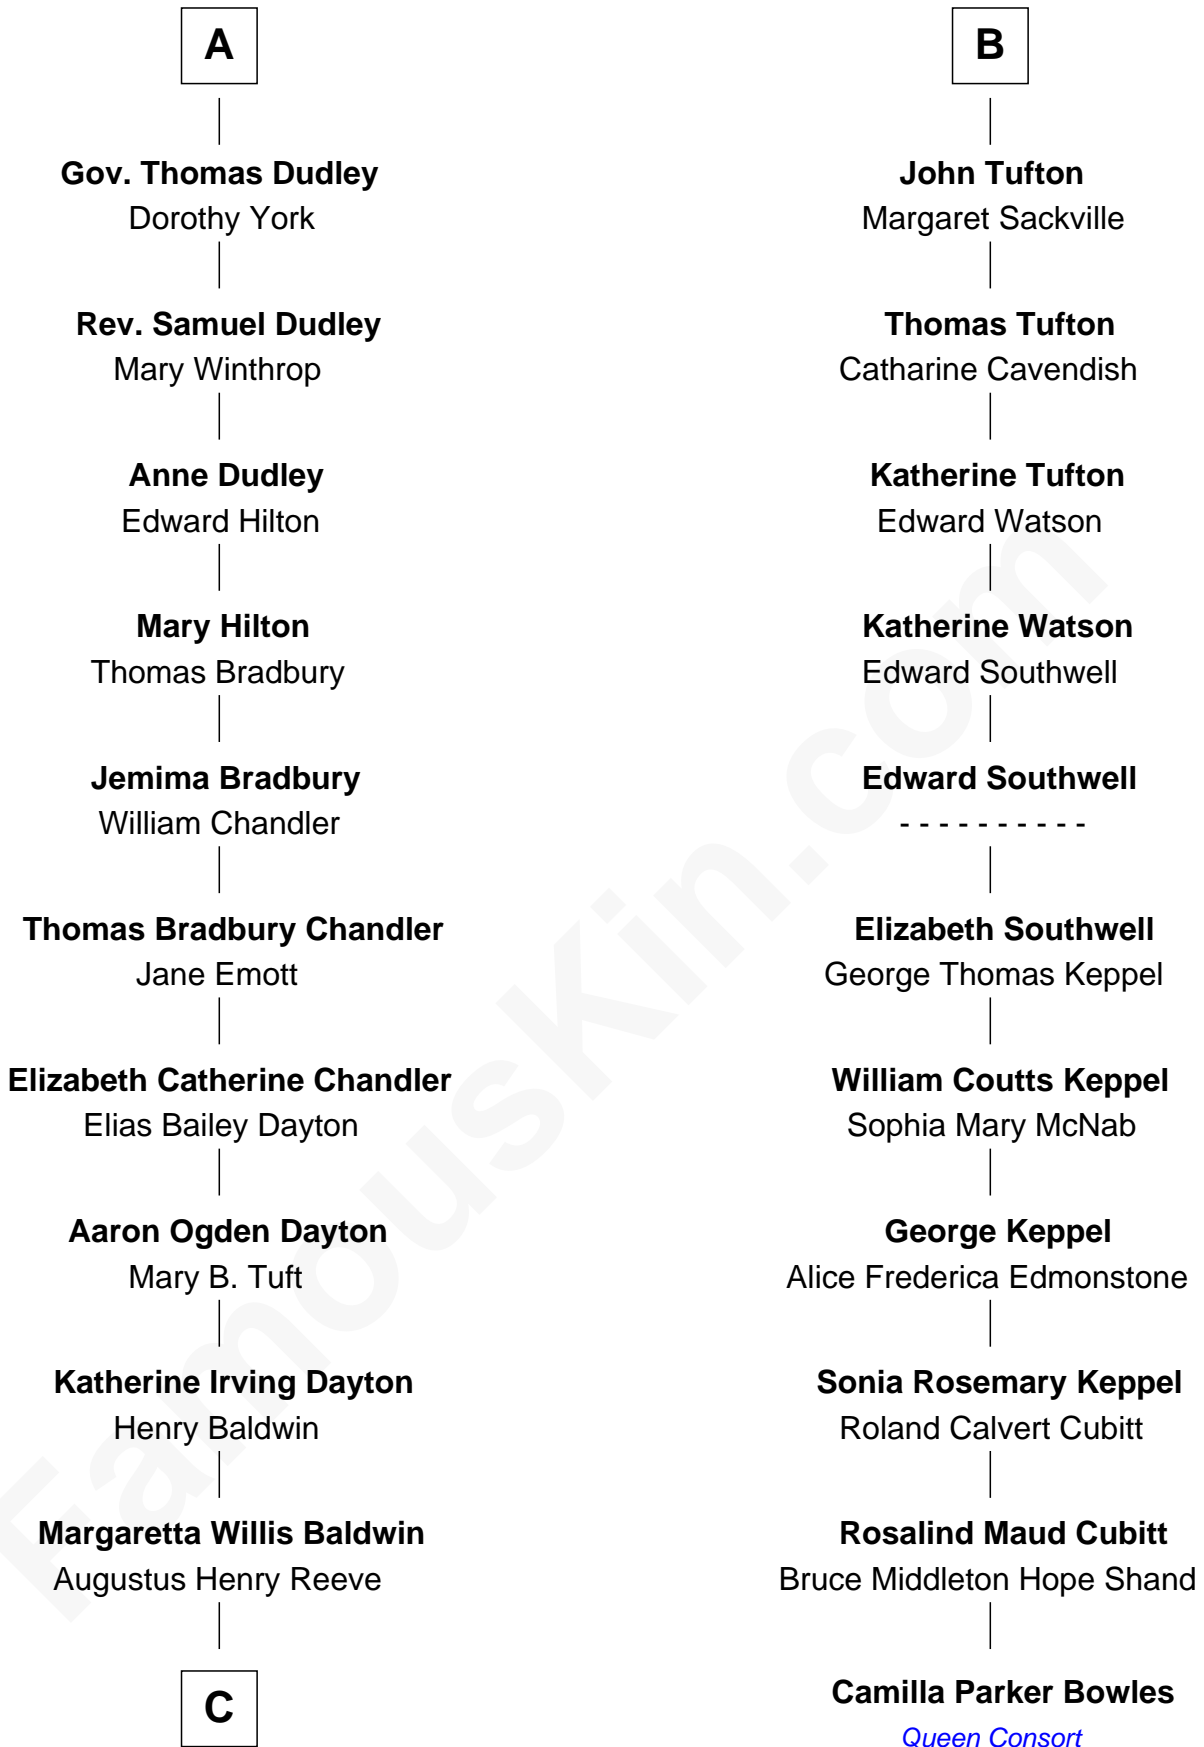

FamousKin.com
Relationship Chart of
Christopher Reeve
Movie Actor

17th cousin 2 times removed of

Camilla Parker Bowles
Queen Consort of the United Kingdom

Sir Reynold Grey
 Margaret de Ros

C

Richard Henry Reeve