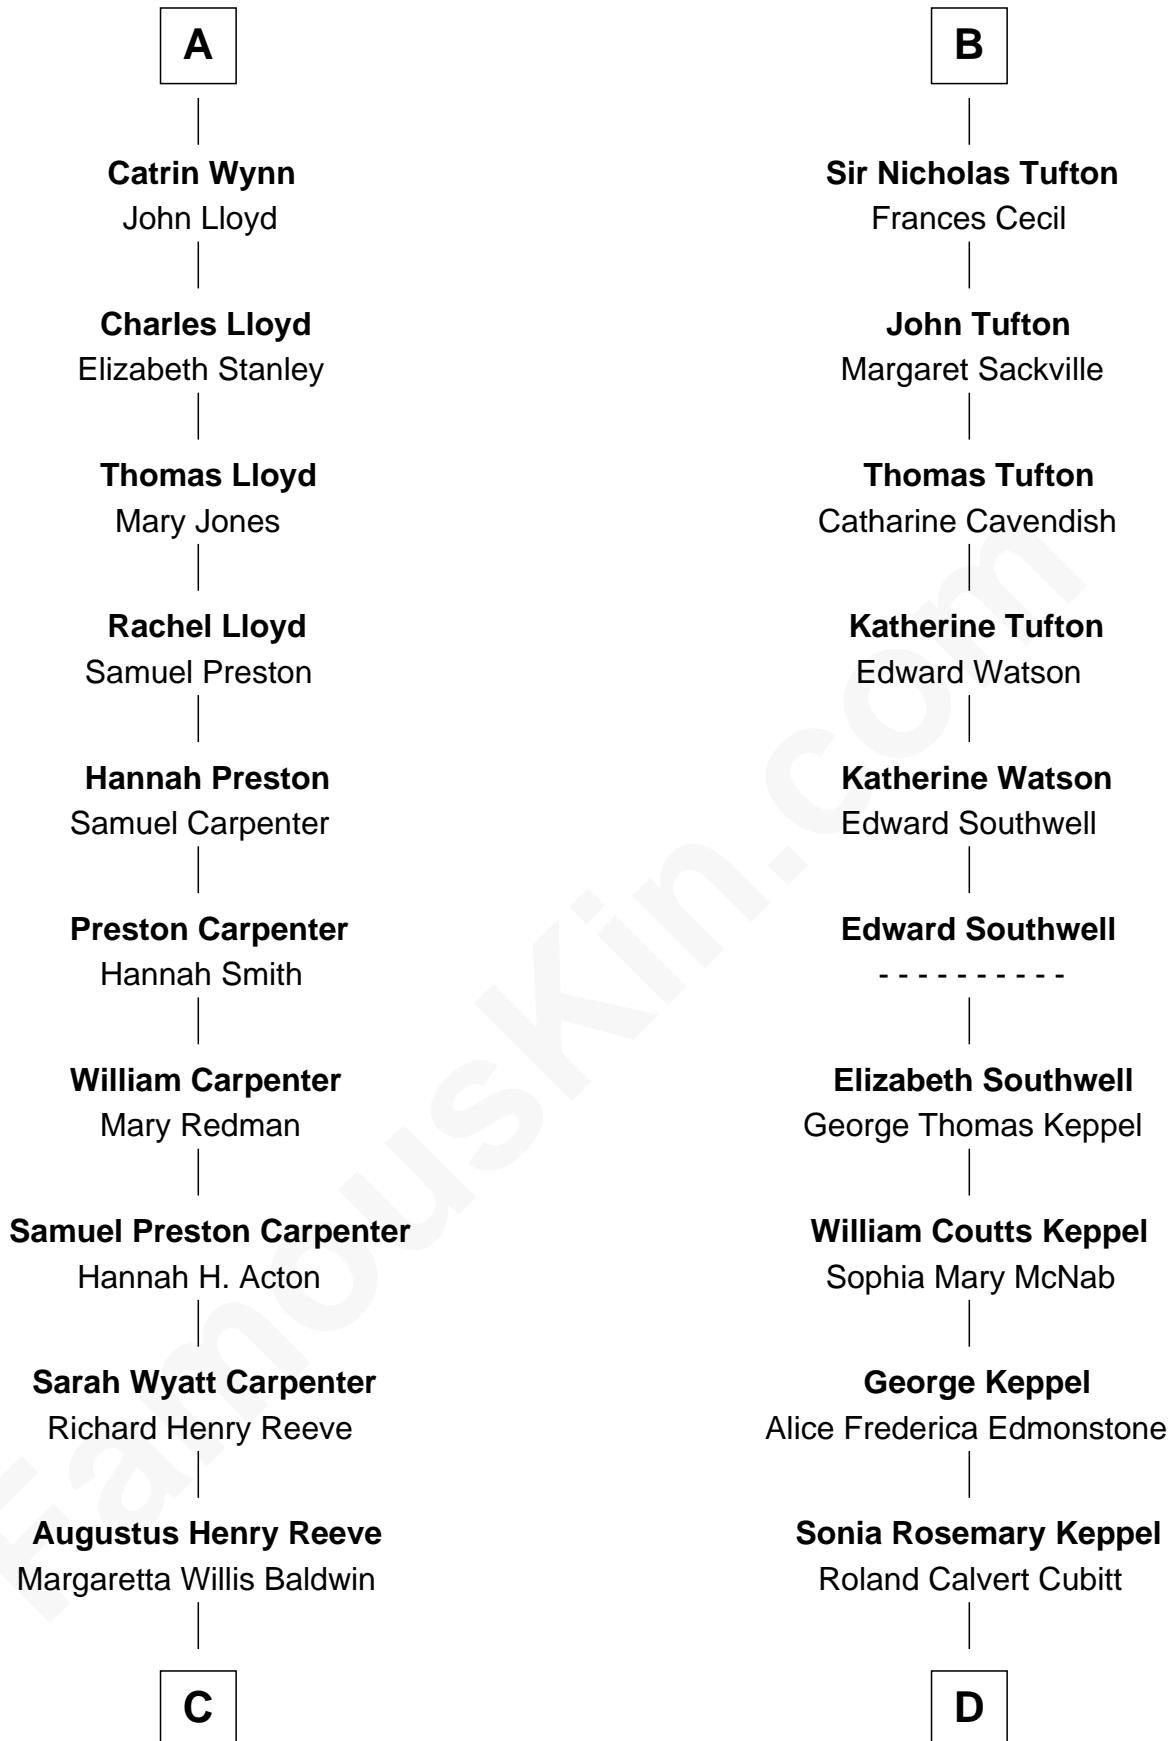

FamousKin.com
Relationship Chart of
Christopher Reeve
Movie Actor

18th cousin 1 time removed of

Camilla Parker Bowles
Queen Consort of the United Kingdom

C

Richard Henry Reeve
Anne Conrad D'Olier

Franklin D'Olier Reeve
Barbara Pitney Lamb