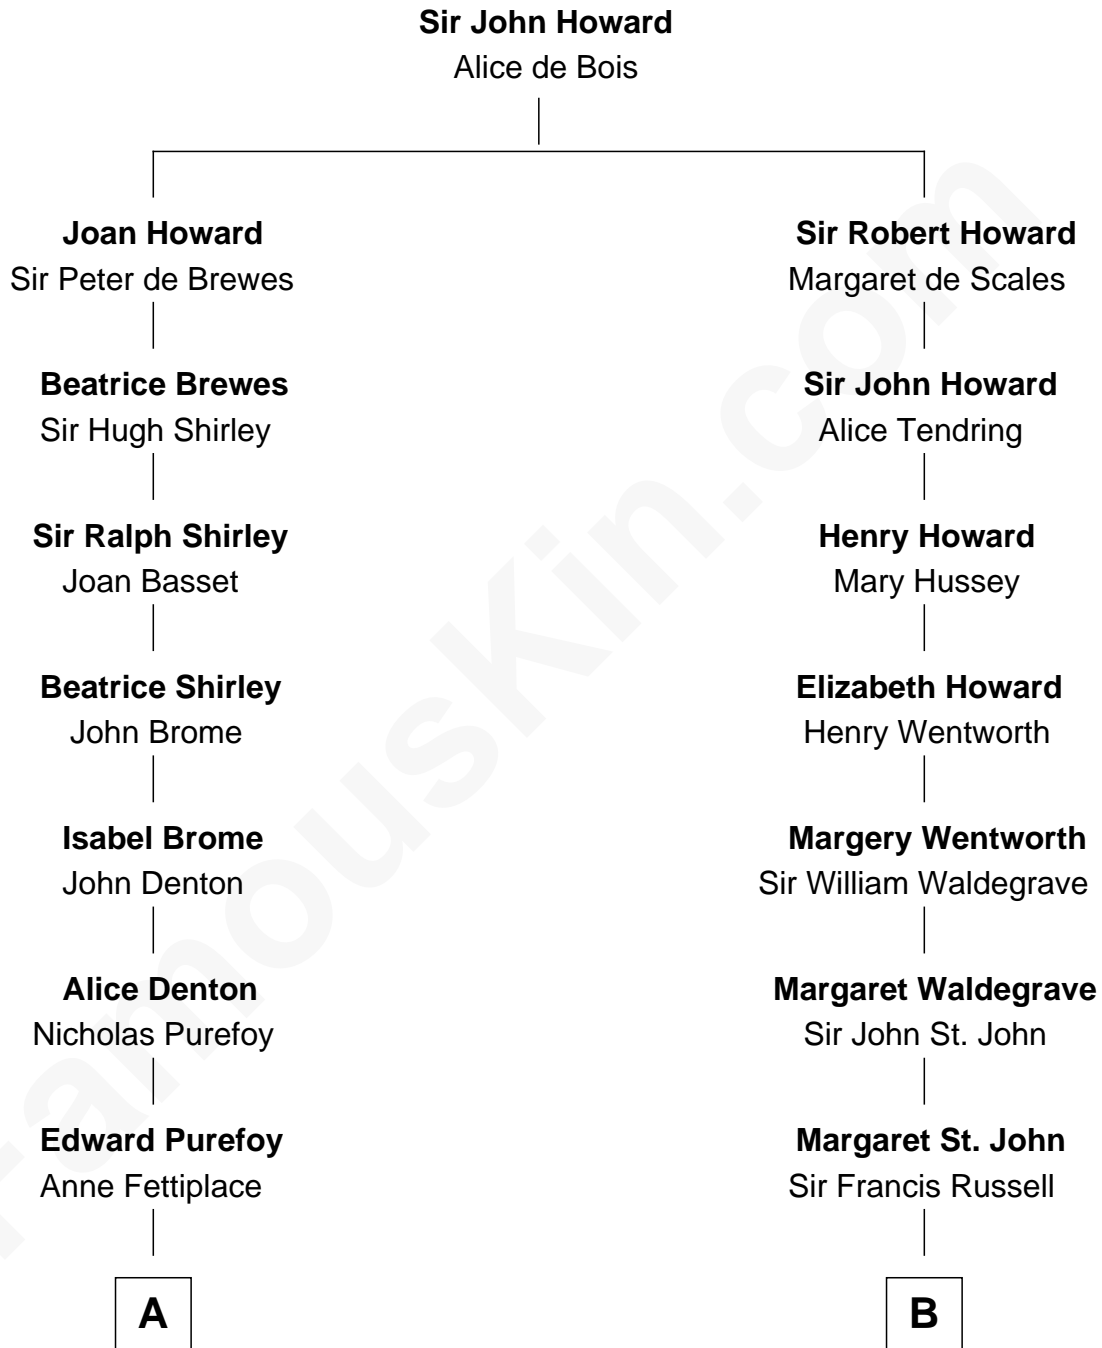

FamousKin.com
Relationship Chart of
Christopher Reeve
Movie Actor

19th cousin 2 times removed of
Camilla Parker Bowles
Queen Consort of the United Kingdom

C

Katherine Irving Dayton

Henry Baldwin

Margaretta Willis Baldwin