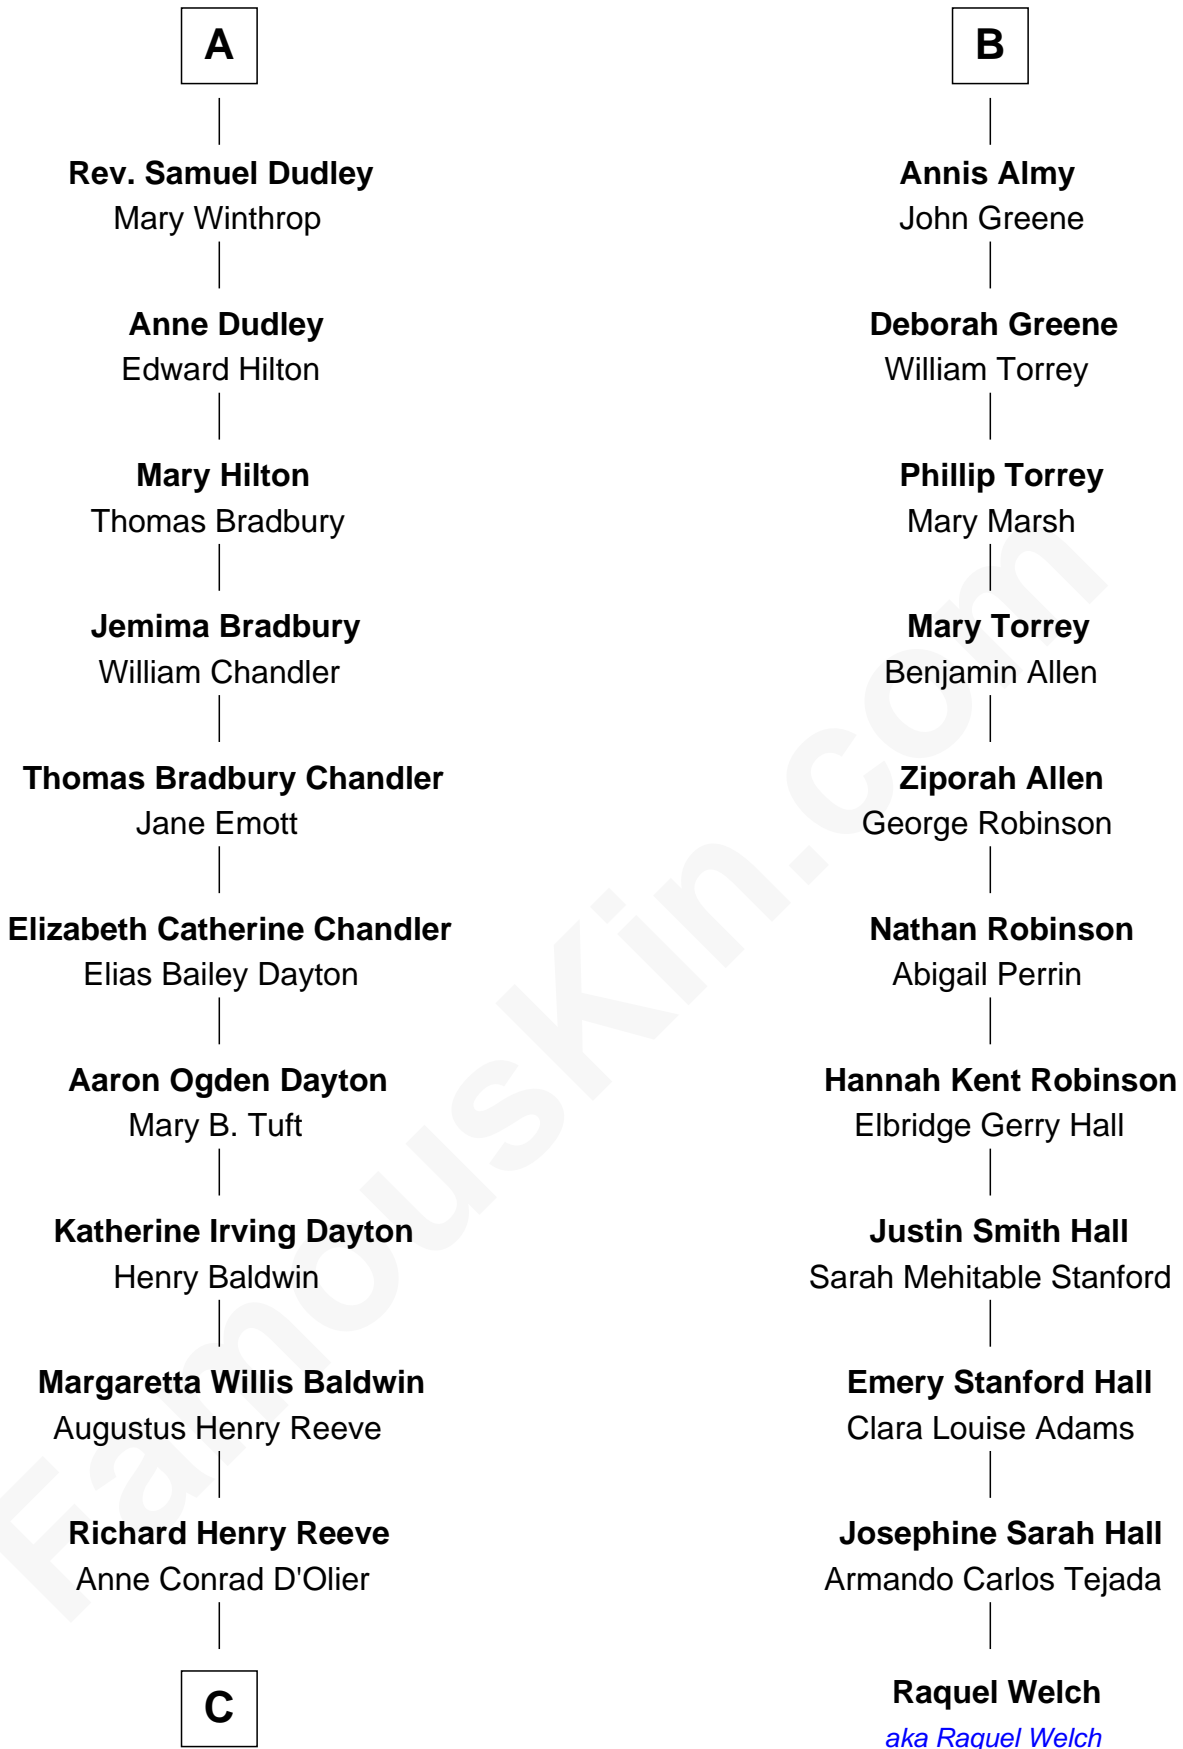

FamousKin.com
Relationship Chart of
Christopher Reeve
Movie Actor

17th cousin 1 time removed of
Raquel Welch
Movie Actress

C

Franklin D'Olier Reeve

Barbara Pitney Lamb

Christopher Reeve

Movie Actor

FamousKin.com